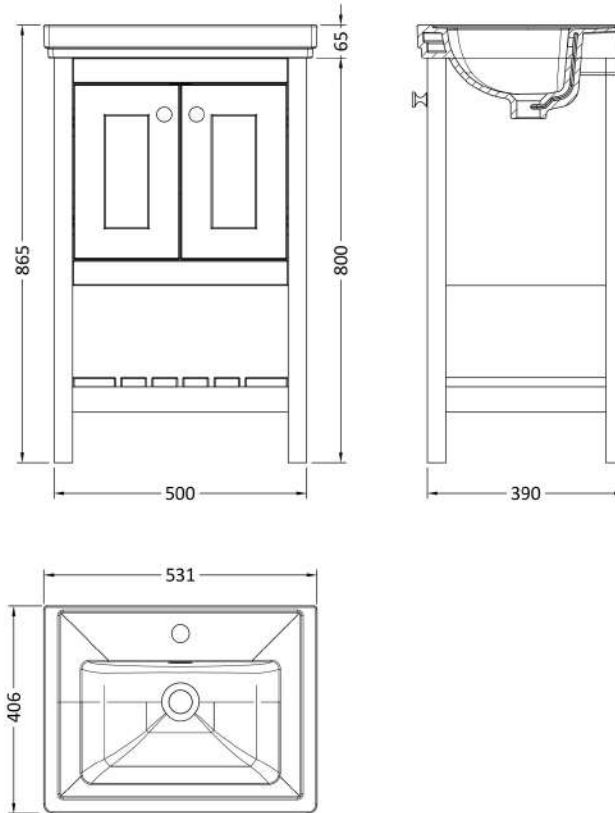

Sales Code: BEX223A

Description: 500 F/S 2-Door & Classic Basin 1Th

Packaging Details

Barcode: 5056678422854

Sales Code: BEX223

Description: 500 F/S 2-Door Unit

Product Dimensions

Height (mm):	800
Width (mm):	695
Depth (mm):	450
Nett Weight (kg):	17.5

Packaging Dimensions

Height (mm):	820
Width (mm):	520
Depth (mm):	410
Gross Weight (kg):	18

Packaging Data

Box Colour:	Brown Cardboard Box
Box Qty:	0
Label Size:	0 x 0
Label Colour:	White Label
Label Qty:	0

Outer Box Dimensions (If Applicable)

Height (mm):	
Width (mm):	
Depth (mm):	
Gross Weight (kg):	
Barcode:	5056678422618

Product Details

Country of Origin:	Ireland
Fitting Instruction:	Yes
CE & UKCA:	
FSC Certified Materials:	Yes
Colour:	Cool Grey
Construction Method:	Cam & Wood Dowel
Construction Type:	Rigid
Cabinet Finish:	Mdf Vinyl Textured Woodgrain
Fascia Finish:	Mdf Vinyl Textured Woodgrain
Cabinet Thickness (mm):	18
Fascia Thickness (mm):	18
Drawer Included:	No
Drawer Type:	Not Applicable
No of Shelves:	2
Hinge Type:	95 Degree Inset Clip-On S/C
Hinge Included:	Yes
Adjustable Legs:	Not Applicable
Fixings Included:	Not Required
Handle Style:	Traditional
Waste Shroud:	No
Handle Included:	Yes
Handle Type:	Knob

Sales Code: CBM502

Description: 500 Classic Basin (540X410x185) 1Th

Product Dimensions

Height (mm):	0
Width (mm):	0
Depth (mm):	0
Nett Weight (kg):	12.7

Packaging Dimensions

Height (mm):	430
Width (mm):	550
Depth (mm):	220
Gross Weight (kg):	13