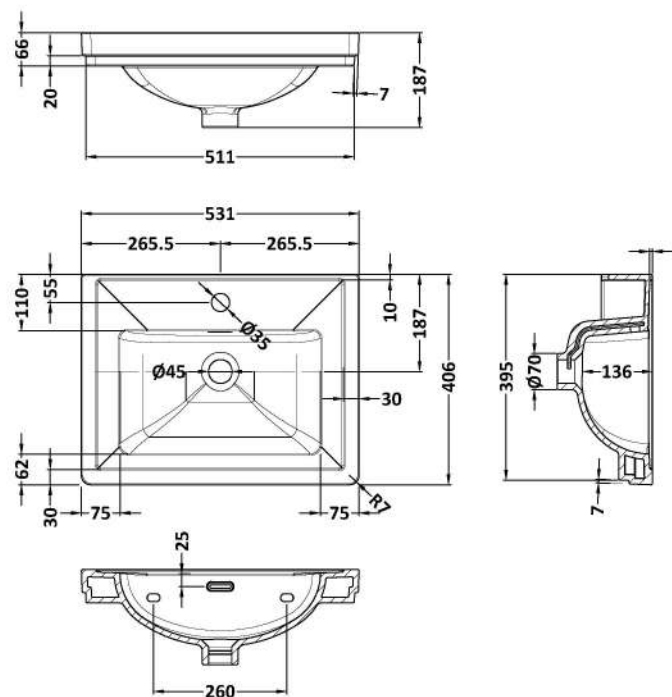

Packaging Dimensions

Height (mm):	820
Width (mm):	520
Depth (mm):	410
Gross Weight (kg):	18

Packaging Data

Box Colour:	Brown Cardboard Box
Box Qty:	0
Label Size:	0 x 0
Label Colour:	White Label
Label Qty:	0

Outer Box Dimensions (If Applicable)

Height (mm):	
Width (mm):	
Depth (mm):	
Gross Weight (kg):	
Barcode:	5056678422618

Product Details

Country of Origin:	Ireland
Fitting Instruction:	Yes
CE & UKCA:	
FSC Certified Materials:	Yes
Colour:	Cool Grey
Construction Method:	Cam & Wood Dowel
Construction Type:	Rigid
Cabinet Finish:	Mdf Vinyl Textured Woodgrain
Fascia Finish:	Mdf Vinyl Textured Woodgrain
Cabinet Thickness (mm):	18
Fascia Thickness (mm):	18
Drawer Included:	No
Drawer Type:	Not Applicable
No of Shelves:	2
Hinge Type:	95 Degree Inset Clip-On S/C
Hinge Included:	Yes
Adjustable Legs:	Not Applicable
Fixings Included:	Not Required
Handle Style:	Traditional
Waste Shroud:	No
Handle Included:	Yes
Handle Type:	Knob

Sales Code: CBM502

Description: 500 Classic Basin (540X410x185) 1Th

Product Dimensions

Height (mm):	0
Width (mm):	0
Depth (mm):	0
Nett Weight (kg):	12.7

Packaging Dimensions

Height (mm):	430
Width (mm):	550
Depth (mm):	220
Gross Weight (kg):	13

Packaging Data

Box Colour:	Brown Cardboard Box - Printed
Box Qty:	0
Label Size:	0 x 0
Label Colour:	White Label
Label Qty:	0

Outer Box Dimensions (If Applicable)

Height (mm):	
Width (mm):	
Depth (mm):	
Gross Weight (kg):	
Barcode:	5056462643632