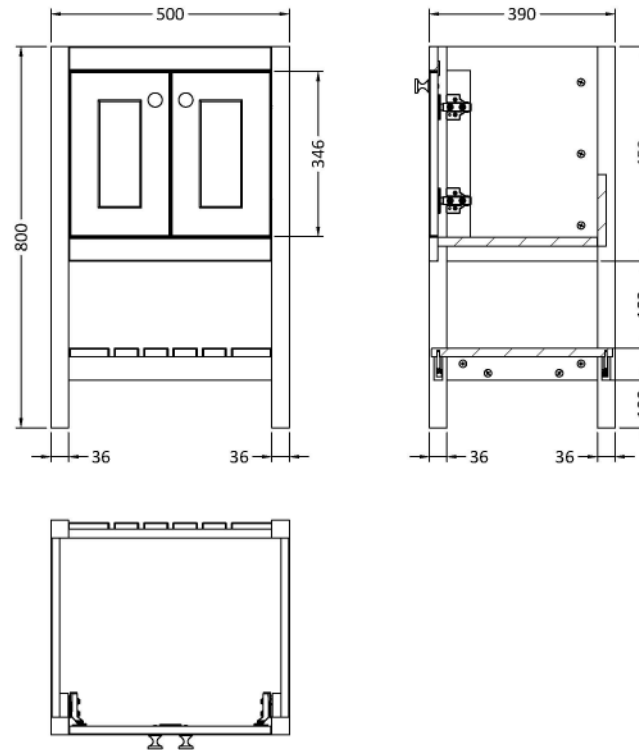

Sales Code: BEX223A

Description: 500 F/S 2-Door & Classic Basin 1Th

Packaging Details

Barcode: 5056678422854

Sales Code: BEX223

Description: 500 F/S 2-Door Unit

Product Dimensions

Height (mm):	800
Width (mm):	695
Depth (mm):	450
Nett Weight (kg):	17.5

Packaging Dimensions

Height (mm):	820
Width (mm):	520
Depth (mm):	410
Gross Weight (kg):	18

Packaging Data

Box Colour:	Brown Cardboard Box
Box Qty:	0
Label Size:	0 x 0
Label Colour:	White Label
Label Qty:	0

Outer Box Dimensions (If Applicable)

Height (mm):	
Width (mm):	
Depth (mm):	
Gross Weight (kg):	
Barcode:	5056678422618

Product Details

Country of Origin:	Ireland
Fitting Instruction:	Yes
CE & UKCA:	
FSC Certified Materials:	Yes
Colour:	Cool Grey
Construction Method:	Cam & Wood Dowel
Construction Type:	Rigid
Cabinet Finish:	Mdf Vinyl Textured Woodgrain
Fascia Finish:	Mdf Vinyl Textured Woodgrain
Cabinet Thickness (mm):	18
Fascia Thickness (mm):	18
Drawer Included:	No
Drawer Type:	Not Applicable
No of Shelves:	2
Hinge Type:	95 Degree Inset Clip-On S/C
Hinge Included:	Yes
Adjustable Legs:	Not Applicable
Fixings Included:	Not Required
Handle Style:	Traditional
Waste Shroud:	No
Handle Included:	Yes
Handle Type:	Knob

Sales Code: CBM502

Description: 500 Classic Basin (540X410x185) 1Th

Product Dimensions

Height (mm):	0
Width (mm):	0
Depth (mm):	0
Nett Weight (kg):	12.7

Packaging Dimensions

Height (mm):	430
Width (mm):	550
Depth (mm):	220
Gross Weight (kg):	13