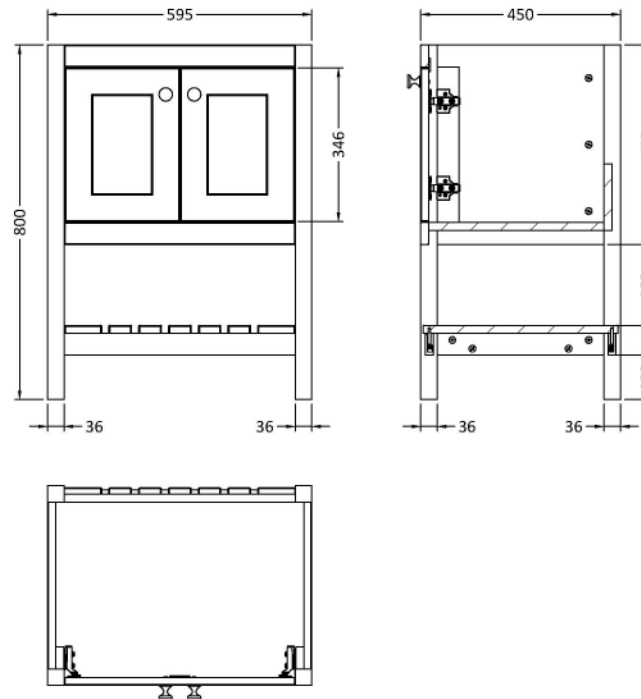

Sales Code: BEX225A

Description: 600 F/S 2-Door & Classic Basin 1Th

Packaging Details

Barcode: 5056678422816

Sales Code: BEX225

Description: 600 F/S 2-Door Unit

Product Dimensions

Height (mm):	800
Width (mm):	595
Depth (mm):	450
Nett Weight (kg):	20.5

Packaging Dimensions

Height (mm):	820
Width (mm):	615
Depth (mm):	470
Gross Weight (kg):	21

Packaging Data

Box Colour:	Brown Cardboard Box
Box Qty:	0
Label Size:	0 x 0
Label Colour:	White Label
Label Qty:	0

Outer Box Dimensions (If Applicable)

Height (mm):	
Width (mm):	
Depth (mm):	
Gross Weight (kg):	
Barcode:	5056678422571

Product Details

Country of Origin:	Ireland
Fitting Instruction:	Yes
CE & UKCA:	
FSC Certified Materials:	Yes
Colour:	Cool Grey
Construction Method:	Cam & Wood Dowel
Construction Type:	Rigid
Cabinet Finish:	Mdf Vinyl Textured Woodgrain
Fascia Finish:	Mdf Vinyl Textured Woodgrain
Cabinet Thickness (mm):	18
Fascia Thickness (mm):	18
Drawer Included:	No
Drawer Type:	Not Applicable
No of Shelves:	2
Hinge Type:	95 Degree Inset Clip-On S/C
Hinge Included:	Yes
Adjustable Legs:	Not Applicable
Fixings Included:	Not Required
Handle Style:	Traditional
Waste Shroud:	No
Handle Included:	Yes
Handle Type:	Knob

Sales Code: CBM503

Description: 600 Classic Basin (640X472x185) 1Th

Product Dimensions

Height (mm):	0
Width (mm):	0
Depth (mm):	0
Nett Weight (kg):	17

Packaging Dimensions

Height (mm):	490
Width (mm):	650
Depth (mm):	220
Gross Weight (kg):	17.3