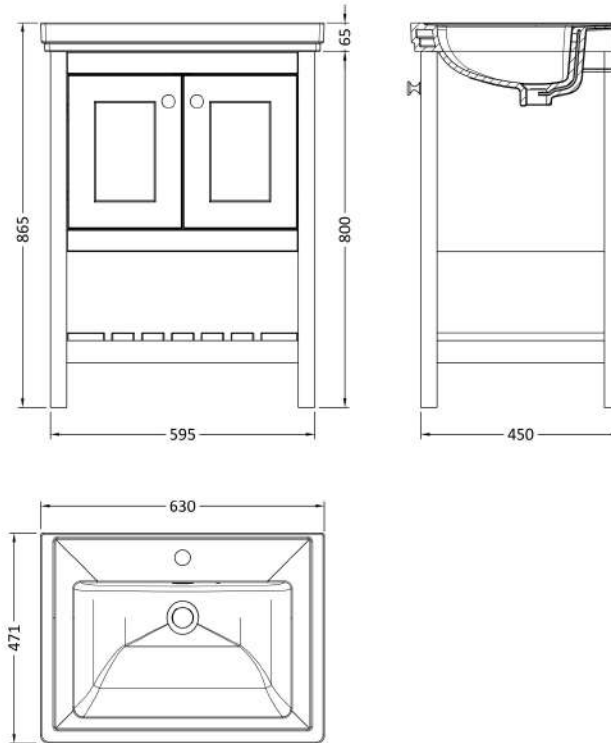

Sales Code: BEX225A

Description: 600 F/S 2-Door & Classic Basin 1Th

Packaging Details

Barcode: 5056678422816

Sales Code: BEX225

Description: 600 F/S 2-Door Unit

Product Dimensions

Height (mm):	800
Width (mm):	595
Depth (mm):	450
Nett Weight (kg):	20.5

Packaging Dimensions

Height (mm):	820
Width (mm):	615
Depth (mm):	470
Gross Weight (kg):	21

Packaging Data

Box Colour:	Brown Cardboard Box
Box Qty:	0
Label Size:	0 x 0
Label Colour:	White Label
Label Qty:	0

Outer Box Dimensions (If Applicable)

Height (mm):	
Width (mm):	
Depth (mm):	
Gross Weight (kg):	
Barcode:	5056678422571

Product Details

Country of Origin:	Ireland
Fitting Instruction:	Yes
CE & UKCA:	
FSC Certified Materials:	Yes
Colour:	Cool Grey
Construction Method:	Cam & Wood Dowel
Construction Type:	Rigid
Cabinet Finish:	Mdf Vinyl Textured Woodgrain
Fascia Finish:	Mdf Vinyl Textured Woodgrain
Cabinet Thickness (mm):	18
Fascia Thickness (mm):	18
Drawer Included:	No
Drawer Type:	Not Applicable
No of Shelves:	2
Hinge Type:	95 Degree Inset Clip-On S/C
Hinge Included:	Yes
Adjustable Legs:	Not Applicable
Fixings Included:	Not Required
Handle Style:	Traditional
Waste Shroud:	No
Handle Included:	Yes
Handle Type:	Knob

Sales Code: CBM503

Description: 600 Classic Basin (640X472x185) 1Th

Product Dimensions

Height (mm):	0
Width (mm):	0
Depth (mm):	0
Nett Weight (kg):	17

Packaging Dimensions

Height (mm):	490
Width (mm):	650
Depth (mm):	220
Gross Weight (kg):	17.3