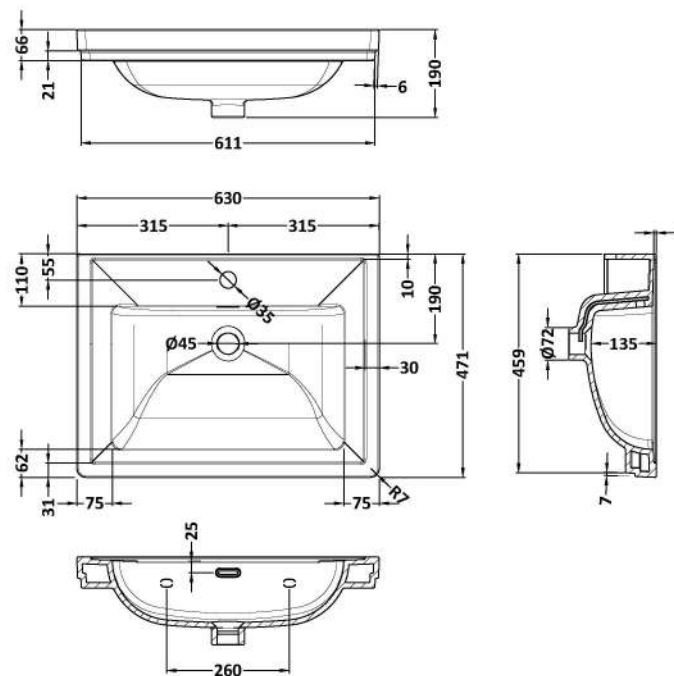

Sales Code: BEX225A

Description: 600 F/S 2-Door & Classic Basin 1Th

Packaging Details

Barcode: 5056678422816

Sales Code: BEX225

Description: 600 F/S 2-Door Unit

Product Dimensions

Height (mm):	800
Width (mm):	595
Depth (mm):	450
Nett Weight (kg):	20.5

Packaging Dimensions

Height (mm):	820
Width (mm):	615
Depth (mm):	470
Gross Weight (kg):	21

Packaging Data

Box Colour:	Brown Cardboard Box
Box Qty:	0
Label Size:	0 x 0
Label Colour:	White Label
Label Qty:	0

Outer Box Dimensions (If Applicable)

Height (mm):	
Width (mm):	
Depth (mm):	
Gross Weight (kg):	
Barcode:	5056678422571

Product Details

Country of Origin:	Ireland
Fitting Instruction:	Yes
CE & UKCA:	
FSC Certified Materials:	Yes
Colour:	Cool Grey
Construction Method:	Cam & Wood Dowel
Construction Type:	Rigid
Cabinet Finish:	Mdf Vinyl Textured Woodgrain
Fascia Finish:	Mdf Vinyl Textured Woodgrain
Cabinet Thickness (mm):	18
Fascia Thickness (mm):	18
Drawer Included:	No
Drawer Type:	Not Applicable
No of Shelves:	2
Hinge Type:	95 Degree Inset Clip-On S/C
Hinge Included:	Yes
Adjustable Legs:	Not Applicable
Fixings Included:	Not Required
Handle Style:	Traditional
Waste Shroud:	No
Handle Included:	Yes
Handle Type:	Knob

Sales Code: CBM503

Description: 600 Classic Basin (640X472x185) 1Th

Product Dimensions

Height (mm):	0
Width (mm):	0
Depth (mm):	0
Nett Weight (kg):	17

Packaging Dimensions

Height (mm):	490
Width (mm):	650
Depth (mm):	220
Gross Weight (kg):	17.3