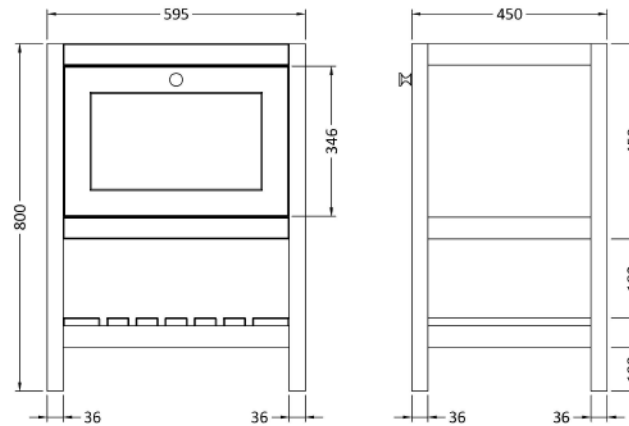

Sales Code: BEX225A

Description: 600 F/S Drawer & Classic Basin 1Th

Packaging Details

Barcode: 5056678422816

Sales Code: BEX225N

Description: 600 F/S Single Drawer Unit

Product Dimensions

Height (mm):	800
Width (mm):	595
Depth (mm):	450
Nett Weight (kg):	20.5

Packaging Dimensions

Height (mm):	820
Width (mm):	615
Depth (mm):	470
Gross Weight (kg):	21

Packaging Data

Box Colour:	Brown Cardboard Box
Box Qty:	1
Label Size:	150 x 100
Label Colour:	White Label
Label Qty:	2

Outer Box Dimensions (If Applicable)

Height (mm):	
Width (mm):	
Depth (mm):	
Gross Weight (kg):	
Barcode:	5056678497661

Product Details

Country of Origin:	Ireland
Fitting Instruction:	No
CE & UKCA:	
FSC Certified Materials:	Yes
Colour:	Cool Grey
Construction Method:	Cam & Wood Dowel
Construction Type:	Rigid
Cabinet Finish:	MFC Smooth Matt
Fascia Finish:	MFC Smooth Matt
Cabinet Thickness (mm):	18
Fascia Thickness (mm):	18
Drawer Included:	Yes
Drawer Type:	80mm High Metal S/C Inc Galler
No of Shelves:	1
Hinge Type:	Not Applicable
Hinge Included:	No
Adjustable Legs:	Not Applicable
Fixings Included:	Not Required
Handle Style:	Traditional
Waste Shroud:	Yes
Handle Included:	Yes
Handle Type:	Knob

Sales Code: CBM503

Description: 600 Classique Basin 1Th

Product Dimensions

Height (mm):	66
Width (mm):	630
Depth (mm):	471
Nett Weight (kg):	17

Packaging Dimensions

Height (mm):	490
Width (mm):	650
Depth (mm):	220
Gross Weight (kg):	17