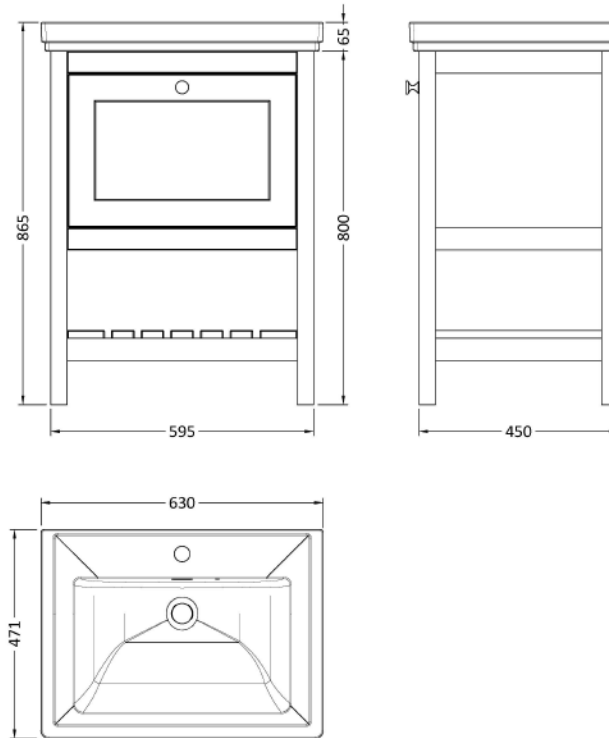

Sales Code: BEX225A

Description: 600 F/S Drawer & Classic Basin 1Th

Packaging Details

Barcode: 5056678422816

Sales Code: BEX225N

Description: 600 F/S Single Drawer Unit

Product Dimensions

Height (mm):	800
Width (mm):	595
Depth (mm):	450
Nett Weight (kg):	20.5

Packaging Dimensions

Height (mm):	820
Width (mm):	615
Depth (mm):	470
Gross Weight (kg):	21

Packaging Data

Box Colour:	Brown Cardboard Box
Box Qty:	1
Label Size:	150 x 100
Label Colour:	White Label
Label Qty:	2

Outer Box Dimensions (If Applicable)

Height (mm):	
Width (mm):	
Depth (mm):	
Gross Weight (kg):	
Barcode:	5056678497661

Product Details

Country of Origin:	Ireland
Fitting Instruction:	No
CE & UKCA:	
FSC Certified Materials:	Yes
Colour:	Cool Grey
Construction Method:	Cam & Wood Dowel
Construction Type:	Rigid
Cabinet Finish:	MFC Smooth Matt
Fascia Finish:	MFC Smooth Matt
Cabinet Thickness (mm):	18
Fascia Thickness (mm):	18
Drawer Included:	Yes
Drawer Type:	80mm High Metal S/C Inc Galler
No of Shelves:	1
Hinge Type:	Not Applicable
Hinge Included:	No
Adjustable Legs:	Not Applicable
Fixings Included:	Not Required
Handle Style:	Traditional
Waste Shroud:	Yes
Handle Included:	Yes
Handle Type:	Knob

Sales Code: CBM503

Description: 600 Classique Basin 1Th

Product Dimensions

Height (mm):	66
Width (mm):	630
Depth (mm):	471
Nett Weight (kg):	17

Packaging Dimensions

Height (mm):	490
Width (mm):	650
Depth (mm):	220
Gross Weight (kg):	17