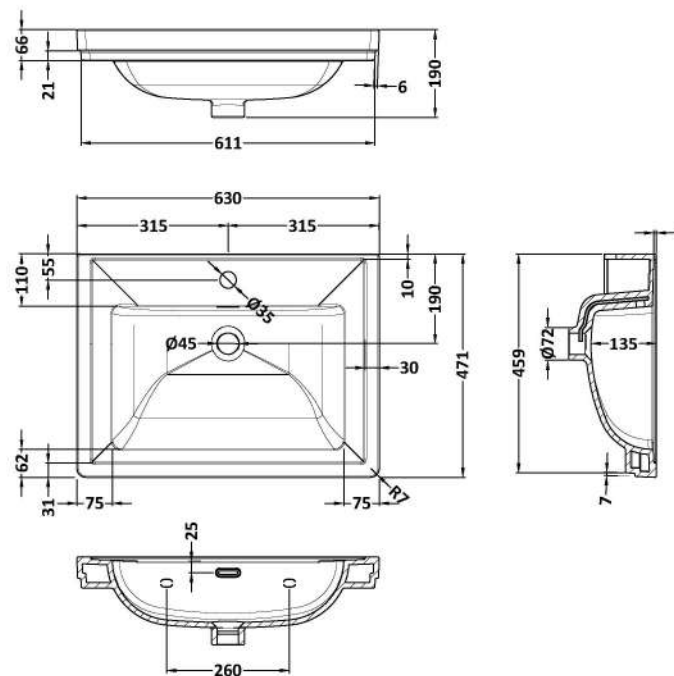

Packaging Dimensions

Height (mm):	820
Width (mm):	615
Depth (mm):	470
Gross Weight (kg):	21

Packaging Data

Box Colour:	Brown Cardboard Box
Box Qty:	1
Label Size:	150 x 100
Label Colour:	White Label
Label Qty:	2

Outer Box Dimensions (If Applicable)

Height (mm):	
Width (mm):	
Depth (mm):	
Gross Weight (kg):	
Barcode:	5056678497661

Product Details

Country of Origin:	Ireland
Fitting Instruction:	No
CE & UKCA:	
FSC Certified Materials:	Yes
Colour:	Cool Grey
Construction Method:	Cam & Wood Dowel
Construction Type:	Rigid
Cabinet Finish:	MFC Smooth Matt
Fascia Finish:	MFC Smooth Matt
Cabinet Thickness (mm):	18
Fascia Thickness (mm):	18
Drawer Included:	Yes
Drawer Type:	80mm High Metal S/C Inc Galler
No of Shelves:	1
Hinge Type:	Not Applicable
Hinge Included:	No
Adjustable Legs:	Not Applicable
Fixings Included:	Not Required
Handle Style:	Traditional
Waste Shroud:	Yes
Handle Included:	Yes
Handle Type:	Knob

Sales Code: CBM503

Description: 600 Classique Basin 1Th

Product Dimensions

Height (mm):	66
Width (mm):	630
Depth (mm):	471
Nett Weight (kg):	17

Packaging Dimensions

Height (mm):	490
Width (mm):	650
Depth (mm):	220
Gross Weight (kg):	17

Packaging Data

Box Colour:	Brown Cardboard Box - Printed
Box Qty:	1
Label Size:	100 x 50
Label Colour:	White Label
Label Qty:	2

Outer Box Dimensions (If Applicable)

Height (mm):	
Width (mm):	
Depth (mm):	
Gross Weight (kg):	
Barcode:	5056462643656