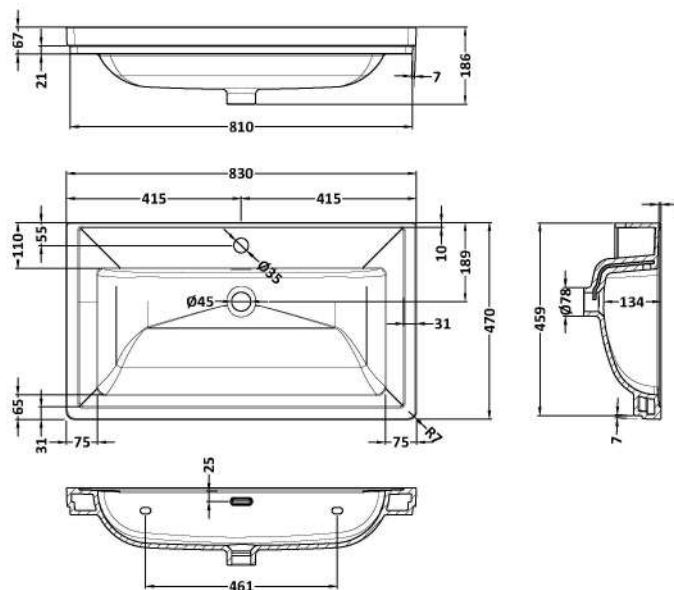

### Product Dimensions

Height (mm):	800
Width (mm):	795
Depth (mm):	450
Nett Weight (kg):	25.5

### Packaging Dimensions

Height (mm):	820
Width (mm):	820
Depth (mm):	475
Gross Weight (kg):	26

### Outer Box Dimensions (If Applicable)

Height (mm):	
Width (mm):	
Depth (mm):	
Gross Weight (kg):	
Barcode:	5056678422656

### Product Dimensions

Height (mm):	0
Width (mm):	0
Depth (mm):	0
Nett Weight (kg):	22.2