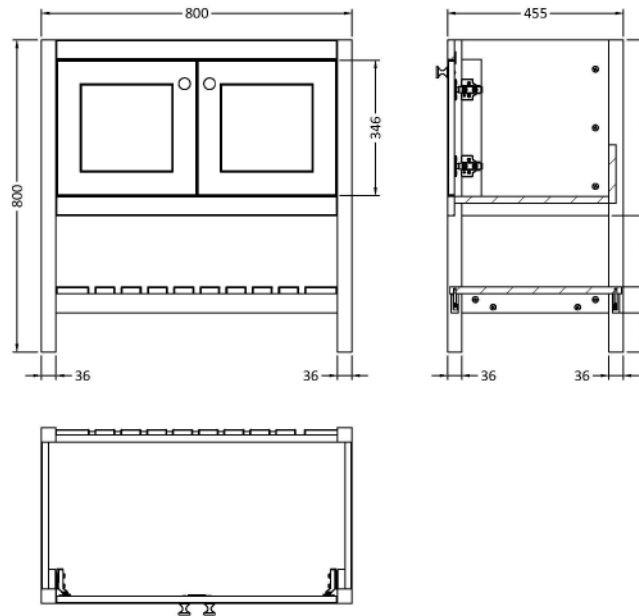

### Product Dimensions

Height (mm):	800
Width (mm):	795
Depth (mm):	450
Nett Weight (kg):	25.5

### Packaging Dimensions

Height (mm):	820
Width (mm):	820
Depth (mm):	475
Gross Weight (kg):	26

### Outer Box Dimensions (If Applicable)

Height (mm):	
Width (mm):	
Depth (mm):	
Gross Weight (kg):	
Barcode:	5056678422656

### Packaging Dimensions

Height (mm):	490
Width (mm):	850
Depth (mm):	220
Gross Weight (kg):	22.5