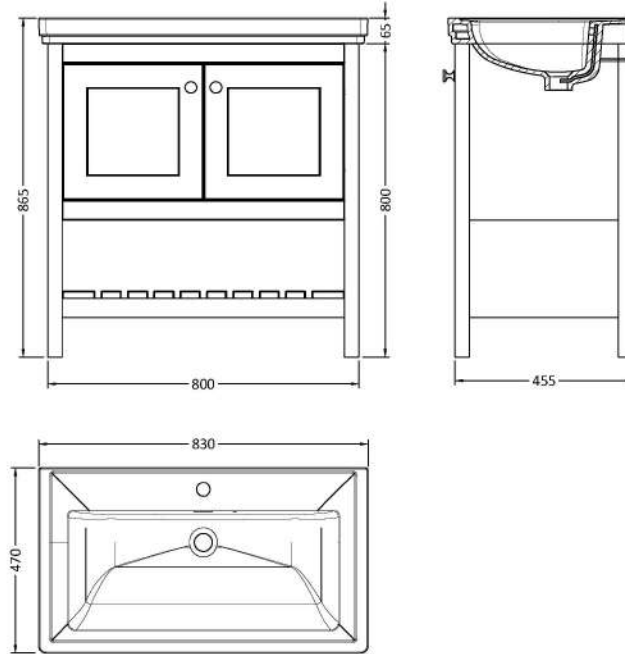

Sales Code: BEX227A

Description: 800 F/S 2-Door & Classic Basin 1Th

Packaging Details

Barcode: 5056678422892