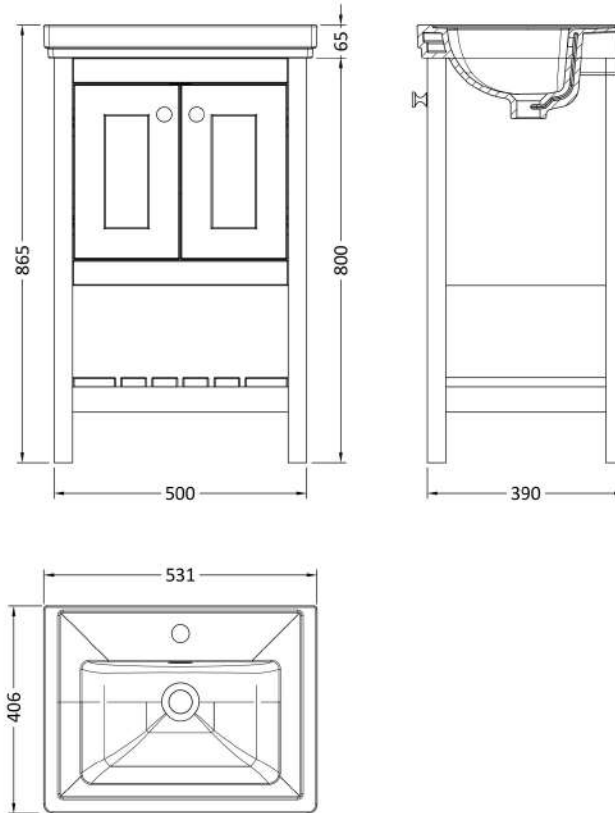

Sales Code: BEX323A

Description: 500 F/S 2-Door & Classic Basin 1Th

Packaging Details

Barcode: 5056678422861

Sales Code: BEX323

Description: 500 F/S 2-Door Unit

Product Dimensions

Height (mm):	800
Width (mm):	695
Depth (mm):	450
Nett Weight (kg):	17.5

Packaging Dimensions

Height (mm):	820
Width (mm):	520
Depth (mm):	410
Gross Weight (kg):	18

Packaging Data

Box Colour:	Brown Cardboard Box
Box Qty:	0
Label Size:	0 x 0
Label Colour:	White Label
Label Qty:	0

Outer Box Dimensions (If Applicable)

Height (mm):	
Width (mm):	
Depth (mm):	
Gross Weight (kg):	
Barcode:	5056678422625

Product Details

Country of Origin:	Ireland
Fitting Instruction:	Yes
CE & UKCA:	
FSC Certified Materials:	Yes
Colour:	Indigo Blue
Construction Method:	Cam & Wood Dowel
Construction Type:	Rigid
Cabinet Finish:	Mdf Vinyl Textured Woodgrain
Fascia Finish:	Mdf Vinyl Textured Woodgrain
Cabinet Thickness (mm):	18
Fascia Thickness (mm):	18
Drawer Included:	No
Drawer Type:	Not Applicable
No of Shelves:	2
Hinge Type:	95 Degree Inset Clip-On S/C
Hinge Included:	Yes
Adjustable Legs:	Not Applicable
Fixings Included:	Not Required
Handle Style:	Traditional
Waste Shroud:	No
Handle Included:	Yes
Handle Type:	Knob

Sales Code: CBM502

Description: 500 Classic Basin (540X410x185) 1Th

Product Dimensions

Height (mm):	0
Width (mm):	0
Depth (mm):	0
Nett Weight (kg):	12.7

Packaging Dimensions

Height (mm):	430
Width (mm):	550
Depth (mm):	220
Gross Weight (kg):	13