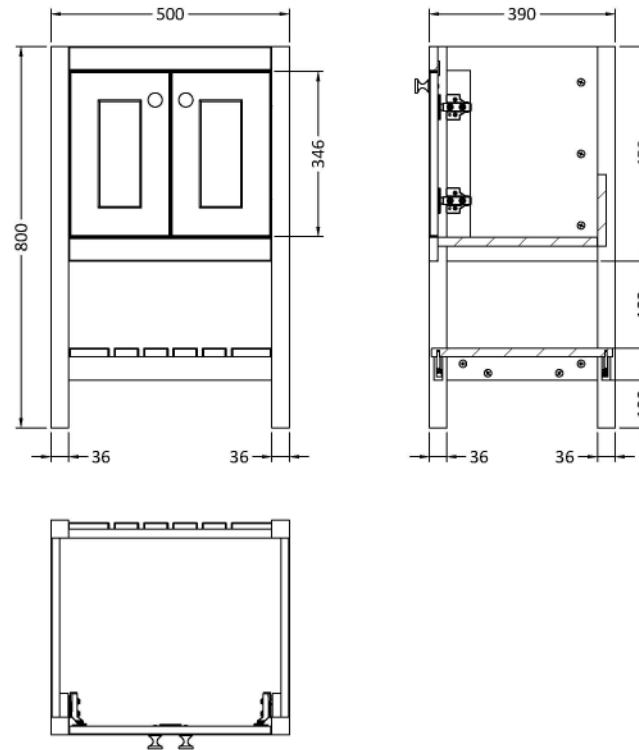

Sales Code: BEX323A

Description: 500 F/S 2-Door & Classic Basin 1Th

Packaging Details

Barcode: 5056678422861

Sales Code: BEX323

Description: 500 F/S 2-Door Unit

Product Dimensions

Height (mm):	800
Width (mm):	695
Depth (mm):	450
Nett Weight (kg):	17.5

Packaging Dimensions

Height (mm):	820
Width (mm):	520
Depth (mm):	410
Gross Weight (kg):	18

Packaging Data

Box Colour:	Brown Cardboard Box
Box Qty:	0
Label Size:	0 x 0
Label Colour:	White Label
Label Qty:	0

Outer Box Dimensions (If Applicable)

Height (mm):	
Width (mm):	
Depth (mm):	
Gross Weight (kg):	
Barcode:	5056678422625

Product Details

Country of Origin:	Ireland
Fitting Instruction:	Yes
CE & UKCA:	
FSC Certified Materials:	Yes
Colour:	Indigo Blue
Construction Method:	Cam & Wood Dowel
Construction Type:	Rigid
Cabinet Finish:	Mdf Vinyl Textured Woodgrain
Fascia Finish:	Mdf Vinyl Textured Woodgrain
Cabinet Thickness (mm):	18
Fascia Thickness (mm):	18
Drawer Included:	No
Drawer Type:	Not Applicable
No of Shelves:	2
Hinge Type:	95 Degree Inset Clip-On S/C
Hinge Included:	Yes
Adjustable Legs:	Not Applicable
Fixings Included:	Not Required
Handle Style:	Traditional
Waste Shroud:	No
Handle Included:	Yes
Handle Type:	Knob

Sales Code: CBM502

Description: 500 Classic Basin (540X410x185) 1Th

Product Dimensions

Height (mm):	0
Width (mm):	0
Depth (mm):	0
Nett Weight (kg):	12.7

Packaging Dimensions

Height (mm):	430
Width (mm):	550
Depth (mm):	220
Gross Weight (kg):	13