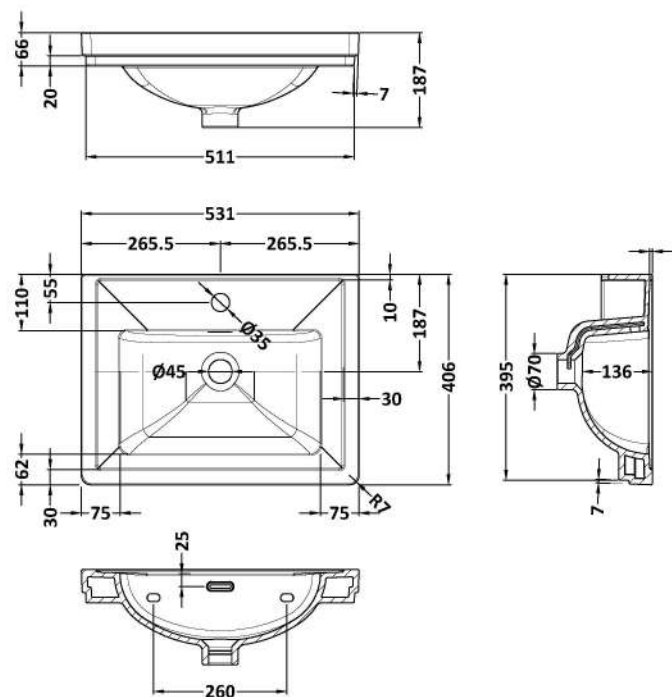

Packaging Dimensions

Height (mm):	820
Width (mm):	520
Depth (mm):	410
Gross Weight (kg):	18

Packaging Data

Box Colour:	Brown Cardboard Box
Box Qty:	0
Label Size:	0 x 0
Label Colour:	White Label
Label Qty:	0

Outer Box Dimensions (If Applicable)

Height (mm):	
Width (mm):	
Depth (mm):	
Gross Weight (kg):	
Barcode:	5056678422625

Product Details

Country of Origin:	Ireland
Fitting Instruction:	Yes
CE & UKCA:	
FSC Certified Materials:	Yes
Colour:	Indigo Blue
Construction Method:	Cam & Wood Dowel
Construction Type:	Rigid
Cabinet Finish:	Mdf Vinyl Textured Woodgrain
Fascia Finish:	Mdf Vinyl Textured Woodgrain
Cabinet Thickness (mm):	18
Fascia Thickness (mm):	18
Drawer Included:	No
Drawer Type:	Not Applicable
No of Shelves:	2
Hinge Type:	95 Degree Inset Clip-On S/C
Hinge Included:	Yes
Adjustable Legs:	Not Applicable
Fixings Included:	Not Required
Handle Style:	Traditional
Waste Shroud:	No
Handle Included:	Yes
Handle Type:	Knob

Sales Code: CBM502

Description: 500 Classic Basin (540X410x185) 1Th

Product Dimensions

Height (mm):	0
Width (mm):	0
Depth (mm):	0
Nett Weight (kg):	12.7

Packaging Dimensions

Height (mm):	430
Width (mm):	550
Depth (mm):	220
Gross Weight (kg):	13

Packaging Data

Box Colour:	Brown Cardboard Box - Printed
Box Qty:	0
Label Size:	0 x 0
Label Colour:	White Label
Label Qty:	0

Outer Box Dimensions (If Applicable)

Height (mm):	
Width (mm):	
Depth (mm):	
Gross Weight (kg):	
Barcode:	5056462643632