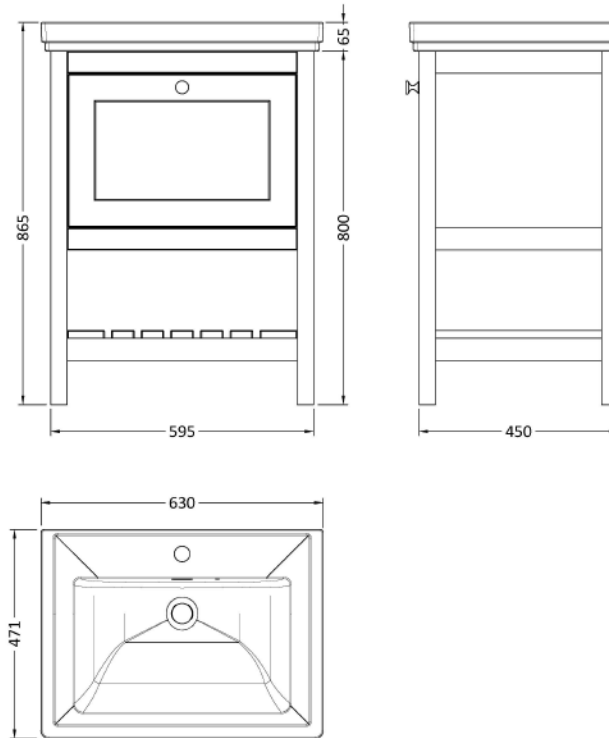

Sales Code: BEX325A

Description: 600 F/S Drawer & Classic Basin 1Th

Packaging Details

Barcode: 5056678422823

Sales Code: BEX325N

Description: 600 F/S Single Drawer Unit

Product Dimensions

Height (mm):	800
Width (mm):	595
Depth (mm):	450
Nett Weight (kg):	20.5

Packaging Dimensions

Height (mm):	820
Width (mm):	615
Depth (mm):	470
Gross Weight (kg):	21

Packaging Data

Box Colour:	Brown Cardboard Box
Box Qty:	1
Label Size:	150 x 100
Label Colour:	White Label
Label Qty:	2

Outer Box Dimensions (If Applicable)

Height (mm):	
Width (mm):	
Depth (mm):	
Gross Weight (kg):	
Barcode:	5056678497692

Product Details

Country of Origin:	Ireland
Fitting Instruction:	No
CE & UKCA:	
FSC Certified Materials:	Yes
Colour:	Indigo Blue
Construction Method:	Cam & Wood Dowel
Construction Type:	Rigid
Cabinet Finish:	MFC Smooth Matt
Fascia Finish:	MFC Smooth Matt
Cabinet Thickness (mm):	18
Fascia Thickness (mm):	18
Drawer Included:	Yes
Drawer Type:	80mm High Metal S/C Inc Galler
No of Shelves:	1
Hinge Type:	Not Applicable
Hinge Included:	No
Adjustable Legs:	Not Applicable
Fixings Included:	Not Required
Handle Style:	Traditional
Waste Shroud:	Yes
Handle Included:	Yes
Handle Type:	Knob

Sales Code: CBM503

Description: 600 Classique Basin 1Th

Product Dimensions

Height (mm):	66
Width (mm):	630
Depth (mm):	471
Nett Weight (kg):	17

Packaging Dimensions

Height (mm):	490
Width (mm):	650
Depth (mm):	220
Gross Weight (kg):	17