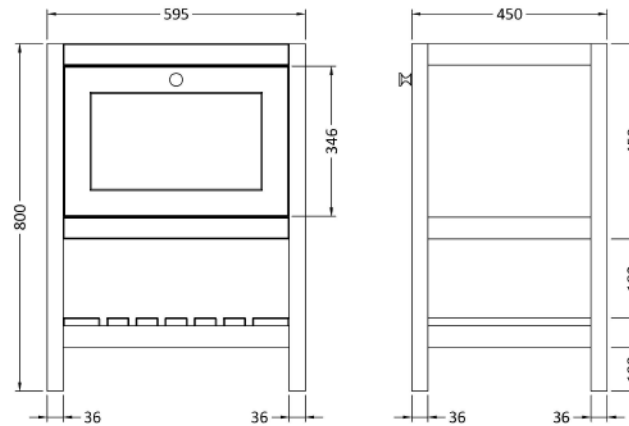

Sales Code: BEX325A

Description: 600 F/S Drawer & Classic Basin 1Th

Packaging Details

Barcode: 5056678422823

Sales Code: BEX325N

Description: 600 F/S Single Drawer Unit

Product Dimensions

Height (mm):	800
Width (mm):	595
Depth (mm):	450
Nett Weight (kg):	20.5

Packaging Dimensions

Height (mm):	820
Width (mm):	615
Depth (mm):	470
Gross Weight (kg):	21

Packaging Data

Box Colour:	Brown Cardboard Box
Box Qty:	1
Label Size:	150 x 100
Label Colour:	White Label
Label Qty:	2

Outer Box Dimensions (If Applicable)

Height (mm):	
Width (mm):	
Depth (mm):	
Gross Weight (kg):	
Barcode:	5056678497692

Product Details

Country of Origin:	Ireland
Fitting Instruction:	No
CE & UKCA:	
FSC Certified Materials:	Yes
Colour:	Indigo Blue
Construction Method:	Cam & Wood Dowel
Construction Type:	Rigid
Cabinet Finish:	MFC Smooth Matt
Fascia Finish:	MFC Smooth Matt
Cabinet Thickness (mm):	18
Fascia Thickness (mm):	18
Drawer Included:	Yes
Drawer Type:	80mm High Metal S/C Inc Galler
No of Shelves:	1
Hinge Type:	Not Applicable
Hinge Included:	No
Adjustable Legs:	Not Applicable
Fixings Included:	Not Required
Handle Style:	Traditional
Waste Shroud:	Yes
Handle Included:	Yes
Handle Type:	Knob

Sales Code: CBM503

Description: 600 Classique Basin 1Th

Product Dimensions

Height (mm):	66
Width (mm):	630
Depth (mm):	471
Nett Weight (kg):	17

Packaging Dimensions

Height (mm):	490
Width (mm):	650
Depth (mm):	220
Gross Weight (kg):	17