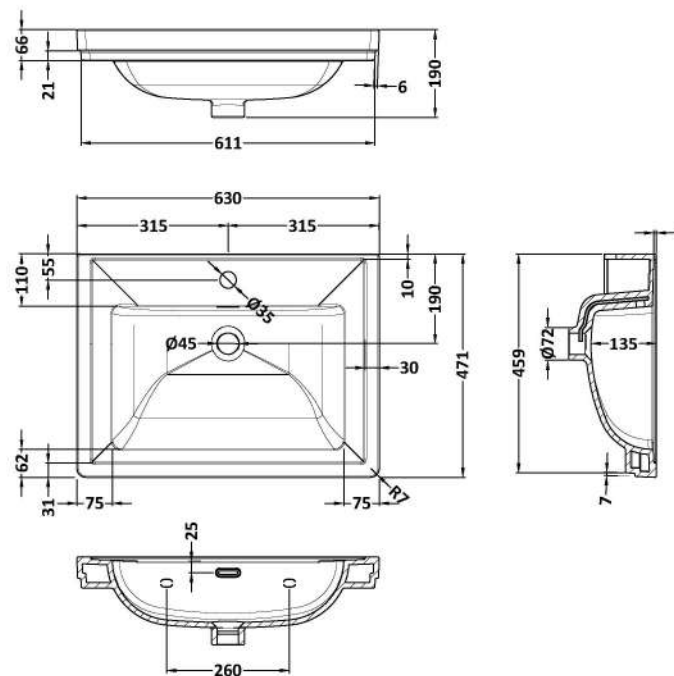

Packaging Dimensions

Height (mm):	820
Width (mm):	615
Depth (mm):	470
Gross Weight (kg):	21

Packaging Data

Box Colour:	Brown Cardboard Box
Box Qty:	1
Label Size:	150 x 100
Label Colour:	White Label
Label Qty:	2

Outer Box Dimensions (If Applicable)

Height (mm):	
Width (mm):	
Depth (mm):	
Gross Weight (kg):	
Barcode:	5056678497692

Product Details

Country of Origin:	Ireland
Fitting Instruction:	No
CE & UKCA:	
FSC Certified Materials:	Yes
Colour:	Indigo Blue
Construction Method:	Cam & Wood Dowel
Construction Type:	Rigid
Cabinet Finish:	MFC Smooth Matt
Fascia Finish:	MFC Smooth Matt
Cabinet Thickness (mm):	18
Fascia Thickness (mm):	18
Drawer Included:	Yes
Drawer Type:	80mm High Metal S/C Inc Galler
No of Shelves:	1
Hinge Type:	Not Applicable
Hinge Included:	No
Adjustable Legs:	Not Applicable
Fixings Included:	Not Required
Handle Style:	Traditional
Waste Shroud:	Yes
Handle Included:	Yes
Handle Type:	Knob

Sales Code: CBM503

Description: 600 Classique Basin 1Th

Product Dimensions

Height (mm):	66
Width (mm):	630
Depth (mm):	471
Nett Weight (kg):	17

Packaging Dimensions

Height (mm):	490
Width (mm):	650
Depth (mm):	220
Gross Weight (kg):	17

Packaging Data

Box Colour:	Brown Cardboard Box - Printed
Box Qty:	1
Label Size:	100 x 50
Label Colour:	White Label
Label Qty:	2

Outer Box Dimensions (If Applicable)

Height (mm):	
Width (mm):	
Depth (mm):	
Gross Weight (kg):	
Barcode:	5056462643656