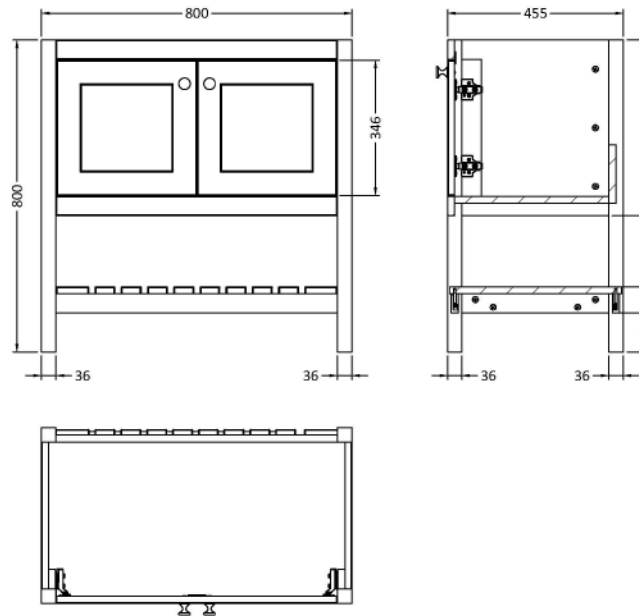

Sales Code: BEX327A

Description: 800 F/S 2-Door & Classic Basin 1Th

Packaging Details

Barcode: 5056678422908

Sales Code: BEX327

Description: 800 F/S 2-Door Unit

Product Dimensions

Height (mm):	800
Width (mm):	795
Depth (mm):	450
Nett Weight (kg):	25.5

Packaging Dimensions

Height (mm):	820
Width (mm):	820
Depth (mm):	475
Gross Weight (kg):	26

Packaging Data

Box Colour:	Brown Cardboard Box
Box Qty:	0
Label Size:	0 x 0
Label Colour:	White Label
Label Qty:	0

Outer Box Dimensions (If Applicable)

Height (mm):	
Width (mm):	
Depth (mm):	
Gross Weight (kg):	
Barcode:	5056678422663

Product Details

Country of Origin:	Ireland
Fitting Instruction:	Yes
CE & UKCA:	
FSC Certified Materials:	Yes
Colour:	Indigo Blue
Construction Method:	Cam & Wood Dowel
Construction Type:	Rigid
Cabinet Finish:	Mdf Vinyl Textured Woodgrain
Fascia Finish:	Mdf Vinyl Textured Woodgrain
Cabinet Thickness (mm):	18
Fascia Thickness (mm):	18
Drawer Included:	No
Drawer Type:	Not Applicable
No of Shelves:	2
Hinge Type:	95 Degree Inset Clip-On S/C
Hinge Included:	Yes
Adjustable Legs:	Not Applicable
Fixings Included:	Not Required
Handle Style:	Traditional
Waste Shroud:	No
Handle Included:	Yes
Handle Type:	Knob

Sales Code: CBM505

Description: 800 Classic Basin (840X472x185) 1Th

Product Dimensions

Height (mm):	0
Width (mm):	0
Depth (mm):	0
Nett Weight (kg):	22.2

Packaging Dimensions

Height (mm):	490
Width (mm):	850
Depth (mm):	220
Gross Weight (kg):	22.5