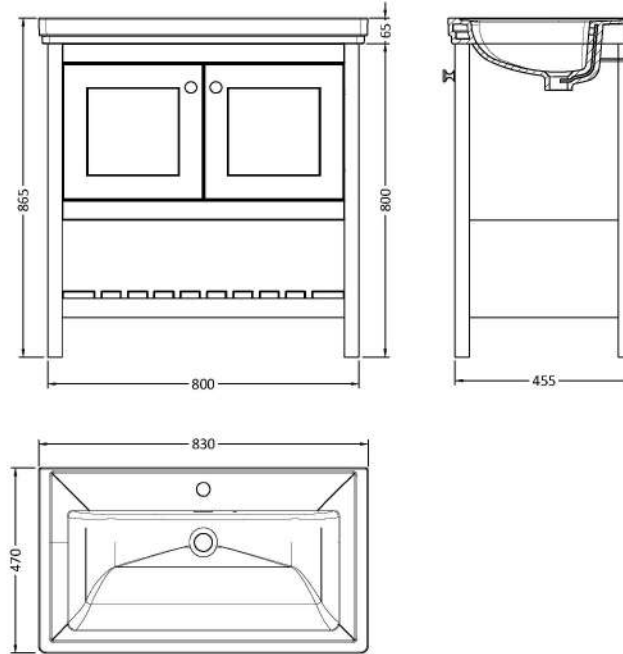

Sales Code: BEX327A

Description: 800 F/S 2-Door & Classic Basin 1Th

Packaging Details

Barcode: 5056678422908

Sales Code: BEX327

Description: 800 F/S 2-Door Unit

Product Dimensions

Height (mm):	800
Width (mm):	795
Depth (mm):	450
Nett Weight (kg):	25.5

Packaging Dimensions

Height (mm):	820
Width (mm):	820
Depth (mm):	475
Gross Weight (kg):	26

Packaging Data

Box Colour:	Brown Cardboard Box
Box Qty:	0
Label Size:	0 x 0
Label Colour:	White Label
Label Qty:	0

Outer Box Dimensions (If Applicable)

Height (mm):	
Width (mm):	
Depth (mm):	
Gross Weight (kg):	
Barcode:	5056678422663

Product Details

Country of Origin:	Ireland
Fitting Instruction:	Yes
CE & UKCA:	
FSC Certified Materials:	Yes
Colour:	Indigo Blue
Construction Method:	Cam & Wood Dowel
Construction Type:	Rigid
Cabinet Finish:	Mdf Vinyl Textured Woodgrain
Fascia Finish:	Mdf Vinyl Textured Woodgrain
Cabinet Thickness (mm):	18
Fascia Thickness (mm):	18
Drawer Included:	No
Drawer Type:	Not Applicable
No of Shelves:	2
Hinge Type:	95 Degree Inset Clip-On S/C
Hinge Included:	Yes
Adjustable Legs:	Not Applicable
Fixings Included:	Not Required
Handle Style:	Traditional
Waste Shroud:	No
Handle Included:	Yes
Handle Type:	Knob

Sales Code: CBM505

Description: 800 Classic Basin (840X472x185) 1Th

Product Dimensions

Height (mm):	0
Width (mm):	0
Depth (mm):	0
Nett Weight (kg):	22.2

Packaging Dimensions

Height (mm):	490
Width (mm):	850
Depth (mm):	220
Gross Weight (kg):	22.5