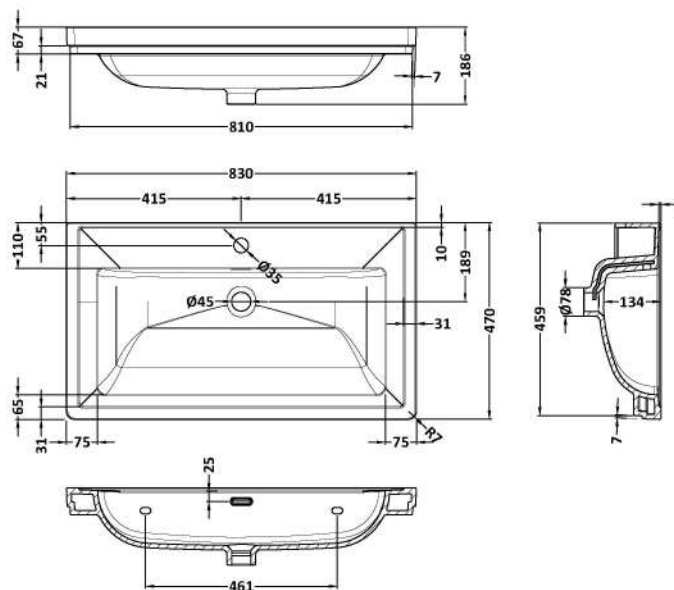

Packaging Dimensions

Height (mm):	820
Width (mm):	820
Depth (mm):	475
Gross Weight (kg):	26

Packaging Data

Box Colour:	Brown Cardboard Box
Box Qty:	0
Label Size:	0 x 0
Label Colour:	White Label
Label Qty:	0

Outer Box Dimensions (If Applicable)

Height (mm):	
Width (mm):	
Depth (mm):	
Gross Weight (kg):	
Barcode:	5056678422663

Product Details

Country of Origin:	Ireland
Fitting Instruction:	Yes
CE & UKCA:	
FSC Certified Materials:	Yes
Colour:	Indigo Blue
Construction Method:	Cam & Wood Dowel
Construction Type:	Rigid
Cabinet Finish:	Mdf Vinyl Textured Woodgrain
Fascia Finish:	Mdf Vinyl Textured Woodgrain
Cabinet Thickness (mm):	18
Fascia Thickness (mm):	18
Drawer Included:	No
Drawer Type:	Not Applicable
No of Shelves:	2
Hinge Type:	95 Degree Inset Clip-On S/C
Hinge Included:	Yes
Adjustable Legs:	Not Applicable
Fixings Included:	Not Required
Handle Style:	Traditional
Waste Shroud:	No
Handle Included:	Yes
Handle Type:	Knob

Sales Code: CBM505

Description: 800 Classic Basin (840X472x185) 1Th

Product Dimensions

Height (mm):	0
Width (mm):	0
Depth (mm):	0
Nett Weight (kg):	22.2

Packaging Dimensions

Height (mm):	490
Width (mm):	850
Depth (mm):	220
Gross Weight (kg):	22.5

Packaging Data

Box Colour:	Brown Cardboard Box - Printed
Box Qty:	0
Label Size:	0 x 0
Label Colour:	White Label
Label Qty:	0

Outer Box Dimensions (If Applicable)

Height (mm):	
Width (mm):	
Depth (mm):	
Gross Weight (kg):	
Barcode:	5056462643670