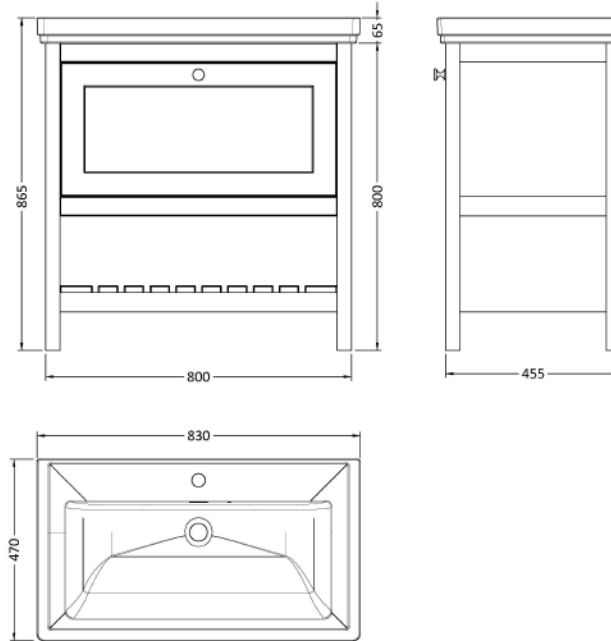

Sales Code: BEX327A

Description: 800 F/S Drawer & Classic Basin 1Th

Packaging Details

Barcode: 5056678422908

Sales Code: BEX327N

Description: 800 F/S Single Drawer Unit

Product Dimensions

Height (mm):	800
Width (mm):	795
Depth (mm):	450
Nett Weight (kg):	25.5

Packaging Dimensions

Height (mm):	820
Width (mm):	820
Depth (mm):	475
Gross Weight (kg):	26

Packaging Data

Box Colour:	Brown Cardboard Box
Box Qty:	1
Label Size:	150 x 100
Label Colour:	White Label
Label Qty:	2

Outer Box Dimensions (If Applicable)

Height (mm):	
Width (mm):	
Depth (mm):	
Gross Weight (kg):	
Barcode:	5056678497708

Product Details

Country of Origin:	Ireland
Fitting Instruction:	No
CE & UKCA:	
FSC Certified Materials:	Yes
Colour:	Indigo Blue
Construction Method:	Cam & Wood Dowel
Construction Type:	Rigid
Cabinet Finish:	MFC Smooth Matt
Fascia Finish:	MFC Smooth Matt
Cabinet Thickness (mm):	18
Fascia Thickness (mm):	18
Drawer Included:	Yes
Drawer Type:	80mm High Metal S/C Inc Galler
No of Shelves:	1
Hinge Type:	Not Applicable
Hinge Included:	No
Adjustable Legs:	Not Applicable
Fixings Included:	Not Required
Handle Style:	Traditional
Waste Shroud:	Yes
Handle Included:	Yes
Handle Type:	Knob

Sales Code: CBM505

Description: 800 Classique Basin 1Th

Product Dimensions

Height (mm):	67
Width (mm):	830
Depth (mm):	470
Nett Weight (kg):	21.5

Packaging Dimensions

Height (mm):	490
Width (mm):	850
Depth (mm):	220
Gross Weight (kg):	21.5