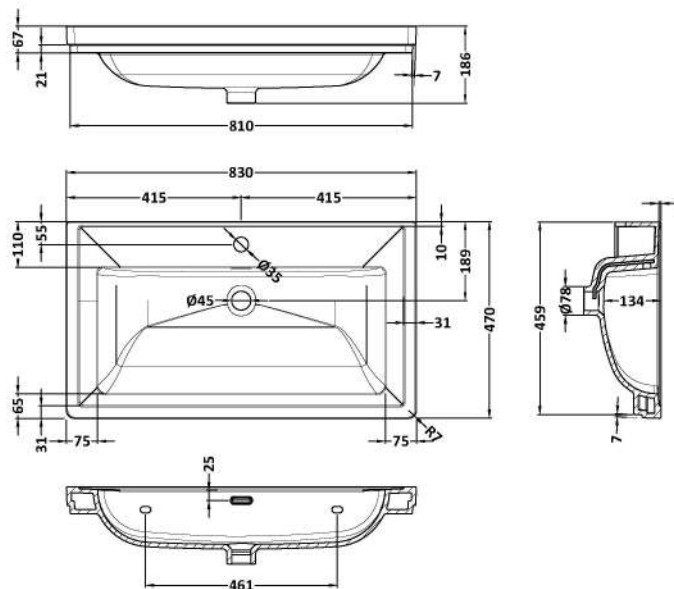

Packaging Dimensions

Height (mm):	820
Width (mm):	820
Depth (mm):	475
Gross Weight (kg):	26

Packaging Data

Box Colour:	Brown Cardboard Box
Box Qty:	1
Label Size:	150 x 100
Label Colour:	White Label
Label Qty:	2

Outer Box Dimensions (If Applicable)

Height (mm):	
Width (mm):	
Depth (mm):	
Gross Weight (kg):	
Barcode:	5056678497708

Product Details

Country of Origin:	Ireland
Fitting Instruction:	No
CE & UKCA:	
FSC Certified Materials:	Yes
Colour:	Indigo Blue
Construction Method:	Cam & Wood Dowel
Construction Type:	Rigid
Cabinet Finish:	MFC Smooth Matt
Fascia Finish:	MFC Smooth Matt
Cabinet Thickness (mm):	18
Fascia Thickness (mm):	18
Drawer Included:	Yes
Drawer Type:	80mm High Metal S/C Inc Galler
No of Shelves:	1
Hinge Type:	Not Applicable
Hinge Included:	No
Adjustable Legs:	Not Applicable
Fixings Included:	Not Required
Handle Style:	Traditional
Waste Shroud:	Yes
Handle Included:	Yes
Handle Type:	Knob

Sales Code: CBM505

Description: 800 Classique Basin 1Th

Product Dimensions

Height (mm):	67
Width (mm):	830
Depth (mm):	470
Nett Weight (kg):	21.5

Packaging Dimensions

Height (mm):	490
Width (mm):	850
Depth (mm):	220
Gross Weight (kg):	21.5

Packaging Data

Box Colour:	Brown Cardboard Box - Printed
Box Qty:	1
Label Size:	100 x 50
Label Colour:	White Label
Label Qty:	2

Outer Box Dimensions (If Applicable)

Height (mm):	
Width (mm):	
Depth (mm):	
Gross Weight (kg):	
Barcode:	5056462643670