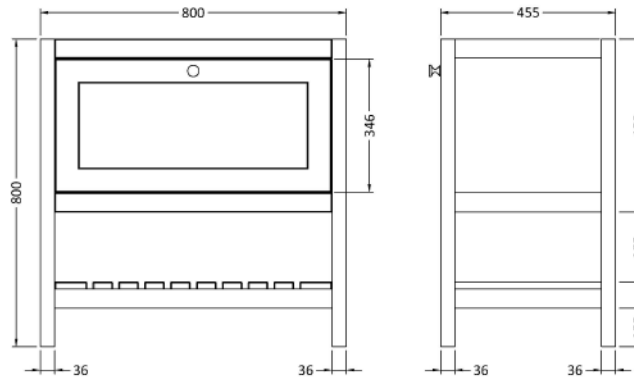

Sales Code: BEX327A

Description: 800 F/S Drawer & Classic Basin 1Th

Packaging Details

Barcode: 5056678422908

Sales Code: BEX327N

Description: 800 F/S Single Drawer Unit

Product Dimensions

Height (mm):	800
Width (mm):	795
Depth (mm):	450
Nett Weight (kg):	25.5

Packaging Dimensions

Height (mm):	820
Width (mm):	820
Depth (mm):	475
Gross Weight (kg):	26

Packaging Data

Box Colour:	Brown Cardboard Box
Box Qty:	1
Label Size:	150 x 100
Label Colour:	White Label
Label Qty:	2

Outer Box Dimensions (If Applicable)

Height (mm):	
Width (mm):	
Depth (mm):	
Gross Weight (kg):	
Barcode:	5056678497708

Product Details

Country of Origin:	Ireland
Fitting Instruction:	No
CE & UKCA:	
FSC Certified Materials:	Yes
Colour:	Indigo Blue
Construction Method:	Cam & Wood Dowel
Construction Type:	Rigid
Cabinet Finish:	MFC Smooth Matt
Fascia Finish:	MFC Smooth Matt
Cabinet Thickness (mm):	18
Fascia Thickness (mm):	18
Drawer Included:	Yes
Drawer Type:	80mm High Metal S/C Inc Galler
No of Shelves:	1
Hinge Type:	Not Applicable
Hinge Included:	No
Adjustable Legs:	Not Applicable
Fixings Included:	Not Required
Handle Style:	Traditional
Waste Shroud:	Yes
Handle Included:	Yes
Handle Type:	Knob

Sales Code: CBM505

Description: 800 Classique Basin 1Th

Product Dimensions

Height (mm):	67
Width (mm):	830
Depth (mm):	470
Nett Weight (kg):	21.5

Packaging Dimensions

Height (mm):	490
Width (mm):	850
Depth (mm):	220
Gross Weight (kg):	21.5