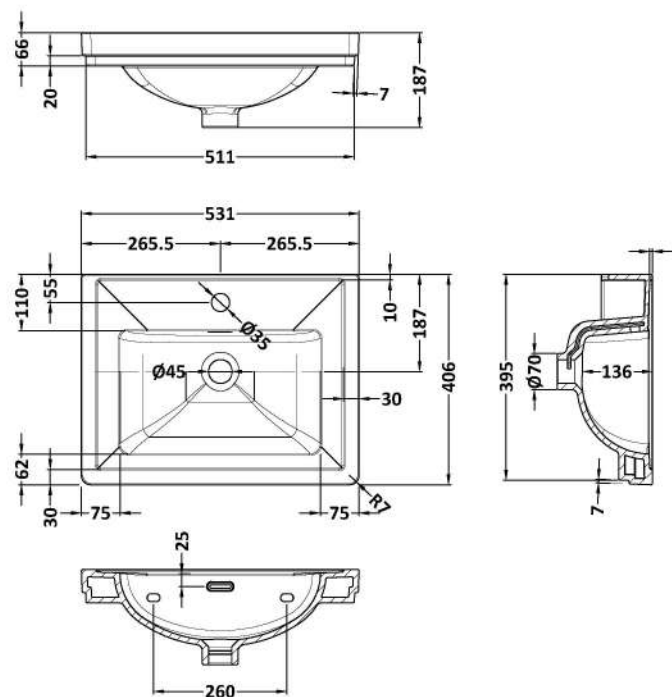

Packaging Dimensions

Height (mm):	820
Width (mm):	520
Depth (mm):	410
Gross Weight (kg):	18

Packaging Data

Box Colour:	Brown Cardboard Box
Box Qty:	1
Label Size:	150 x 100
Label Colour:	White Label
Label Qty:	2

Outer Box Dimensions (If Applicable)

Height (mm):	
Width (mm):	
Depth (mm):	
Gross Weight (kg):	
Barcode:	5056678497715

Product Details

Country of Origin:	Ireland
Fitting Instruction:	No
CE & UKCA:	
FSC Certified Materials:	Yes
Colour:	Matt Green
Construction Method:	Cam & Wood Dowel
Construction Type:	Rigid
Cabinet Finish:	MFC Smooth Matt
Fascia Finish:	MFC Smooth Matt
Cabinet Thickness (mm):	18
Fascia Thickness (mm):	18
Drawer Included:	Yes
Drawer Type:	80mm High Metal S/C Inc Galler
No of Shelves:	1
Hinge Type:	Not Applicable
Hinge Included:	No
Adjustable Legs:	Not Applicable
Fixings Included:	Not Required
Handle Style:	Traditional
Waste Shroud:	Yes
Handle Included:	Yes
Handle Type:	Knob

Sales Code: CBM502

Description: 500 Classique Basin 1Th

Product Dimensions

Height (mm):	187
Width (mm):	531
Depth (mm):	406
Nett Weight (kg):	13.5

Packaging Dimensions

Height (mm):	430
Width (mm):	550
Depth (mm):	220
Gross Weight (kg):	13.5

Packaging Data

Box Colour:	Brown Cardboard Box - Printed
Box Qty:	1
Label Size:	100 x 50
Label Colour:	White Label
Label Qty:	2

Outer Box Dimensions (If Applicable)

Height (mm):	
Width (mm):	
Depth (mm):	
Gross Weight (kg):	
Barcode:	5056462643632