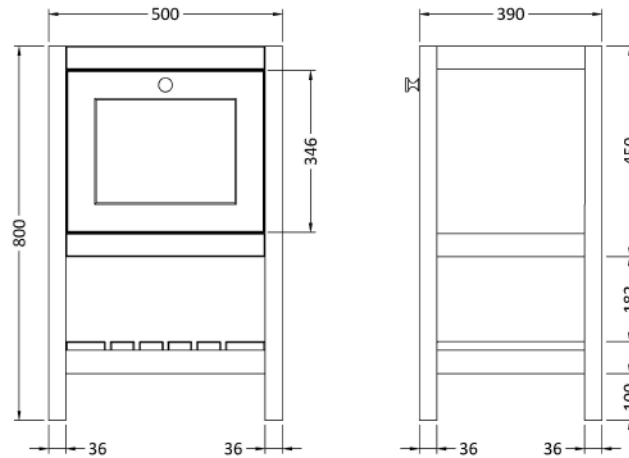

Sales Code: BEX823A

Description: 500 F/S Drawer & Classic Basin 1Th

Packaging Details

Barcode: 5056678422878

Sales Code: BEX823N

Description: 500 F/S Single Drawer Unit

Product Dimensions

Height (mm):	800
Width (mm):	695
Depth (mm):	450
Nett Weight (kg):	17.5

Packaging Dimensions

Height (mm):	820
Width (mm):	520
Depth (mm):	410
Gross Weight (kg):	18

Packaging Data

Box Colour:	Brown Cardboard Box
Box Qty:	1
Label Size:	150 x 100
Label Colour:	White Label
Label Qty:	2

Outer Box Dimensions (If Applicable)

Height (mm):	
Width (mm):	
Depth (mm):	
Gross Weight (kg):	
Barcode:	5056678497715

Product Details

Country of Origin:	Ireland
Fitting Instruction:	No
CE & UKCA:	
FSC Certified Materials:	Yes
Colour:	Matt Green
Construction Method:	Cam & Wood Dowel
Construction Type:	Rigid
Cabinet Finish:	MFC Smooth Matt
Fascia Finish:	MFC Smooth Matt
Cabinet Thickness (mm):	18
Fascia Thickness (mm):	18
Drawer Included:	Yes
Drawer Type:	80mm High Metal S/C Inc Galler
No of Shelves:	1
Hinge Type:	Not Applicable
Hinge Included:	No
Adjustable Legs:	Not Applicable
Fixings Included:	Not Required
Handle Style:	Traditional
Waste Shroud:	Yes
Handle Included:	Yes
Handle Type:	Knob

Sales Code: CBM502

Description: 500 Classique Basin 1Th

Product Dimensions

Height (mm):	187
Width (mm):	531
Depth (mm):	406
Nett Weight (kg):	13.5

Packaging Dimensions

Height (mm):	430
Width (mm):	550
Depth (mm):	220
Gross Weight (kg):	13.5