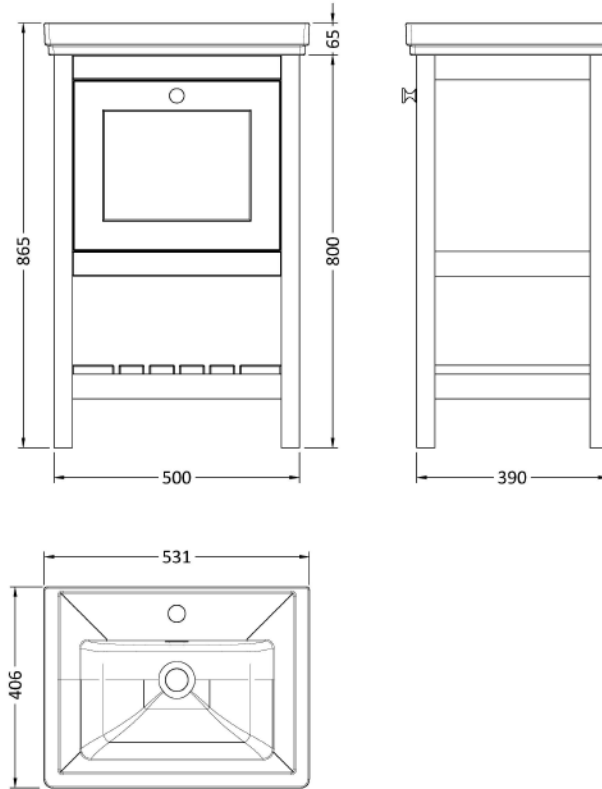

Sales Code: BEX823A

Description: 500 F/S Drawer & Classic Basin 1Th

Packaging Details

Barcode: 5056678422878

Sales Code: BEX823N

Description: 500 F/S Single Drawer Unit

Product Dimensions

Height (mm):	800
Width (mm):	695
Depth (mm):	450
Nett Weight (kg):	17.5

Packaging Dimensions

Height (mm):	820
Width (mm):	520
Depth (mm):	410
Gross Weight (kg):	18

Packaging Data

Box Colour:	Brown Cardboard Box
Box Qty:	1
Label Size:	150 x 100
Label Colour:	White Label
Label Qty:	2

Outer Box Dimensions (If Applicable)

Height (mm):	
Width (mm):	
Depth (mm):	
Gross Weight (kg):	
Barcode:	5056678497715

Product Details

Country of Origin:	Ireland
Fitting Instruction:	No
CE & UKCA:	
FSC Certified Materials:	Yes
Colour:	Matt Green
Construction Method:	Cam & Wood Dowel
Construction Type:	Rigid
Cabinet Finish:	MFC Smooth Matt
Fascia Finish:	MFC Smooth Matt
Cabinet Thickness (mm):	18
Fascia Thickness (mm):	18
Drawer Included:	Yes
Drawer Type:	80mm High Metal S/C Inc Galler
No of Shelves:	1
Hinge Type:	Not Applicable
Hinge Included:	No
Adjustable Legs:	Not Applicable
Fixings Included:	Not Required
Handle Style:	Traditional
Waste Shroud:	Yes
Handle Included:	Yes
Handle Type:	Knob

Sales Code: CBM502

Description: 500 Classique Basin 1Th

Product Dimensions

Height (mm):	187
Width (mm):	531
Depth (mm):	406
Nett Weight (kg):	13.5

Packaging Dimensions

Height (mm):	430
Width (mm):	550
Depth (mm):	220
Gross Weight (kg):	13.5