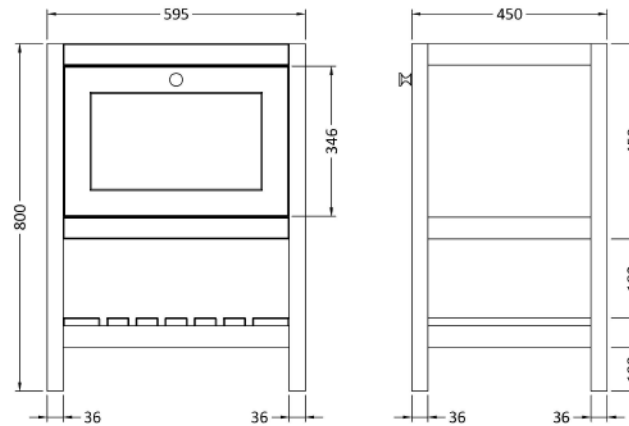

Sales Code: BEX825A

Description: 600 F/S Drawer & Classic Basin 1Th

Packaging Details

Barcode: 5056678422830

Sales Code: BEX825N

Description: 600 F/S Single Drawer Unit

Product Dimensions

Height (mm):	800
Width (mm):	595
Depth (mm):	450
Nett Weight (kg):	20.5

Packaging Dimensions

Height (mm):	820
Width (mm):	615
Depth (mm):	470
Gross Weight (kg):	21

Packaging Data

Box Colour:	Brown Cardboard Box
Box Qty:	1
Label Size:	150 x 100
Label Colour:	White Label
Label Qty:	2

Outer Box Dimensions (If Applicable)

Height (mm):	
Width (mm):	
Depth (mm):	
Gross Weight (kg):	
Barcode:	5056678497722

Product Details

Country of Origin:	Ireland
Fitting Instruction:	No
CE & UKCA:	
FSC Certified Materials:	Yes
Colour:	Matt Green
Construction Method:	Cam & Wood Dowel
Construction Type:	Rigid
Cabinet Finish:	MFC Smooth Matt
Fascia Finish:	MFC Smooth Matt
Cabinet Thickness (mm):	18
Fascia Thickness (mm):	18
Drawer Included:	Yes
Drawer Type:	80mm High Metal S/C Inc Galler
No of Shelves:	1
Hinge Type:	Not Applicable
Hinge Included:	No
Adjustable Legs:	Not Applicable
Fixings Included:	Not Required
Handle Style:	Traditional
Waste Shroud:	Yes
Handle Included:	Yes
Handle Type:	Knob

Sales Code: CBM503

Description: 600 Classique Basin 1Th

Product Dimensions

Height (mm):	66
Width (mm):	630
Depth (mm):	471
Nett Weight (kg):	17

Packaging Dimensions

Height (mm):	490
Width (mm):	650
Depth (mm):	220
Gross Weight (kg):	17