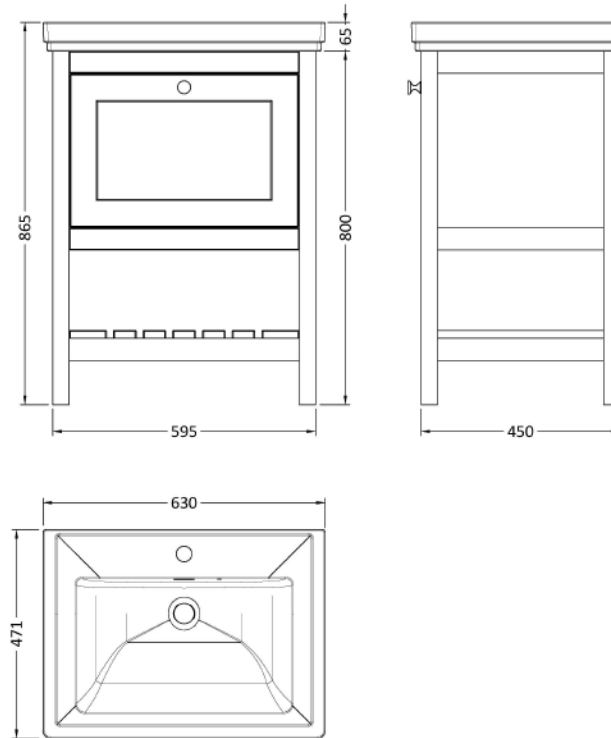

Sales Code: BEX825A

Description: 600 F/S Drawer & Classic Basin 1Th

Packaging Details

Barcode: 5056678422830

Sales Code: BEX825N

Description: 600 F/S Single Drawer Unit

Product Dimensions

Height (mm):	800
Width (mm):	595
Depth (mm):	450
Nett Weight (kg):	20.5

Packaging Dimensions

Height (mm):	820
Width (mm):	615
Depth (mm):	470
Gross Weight (kg):	21

Packaging Data

Box Colour:	Brown Cardboard Box
Box Qty:	1
Label Size:	150 x 100
Label Colour:	White Label
Label Qty:	2

Outer Box Dimensions (If Applicable)

Height (mm):	
Width (mm):	
Depth (mm):	
Gross Weight (kg):	
Barcode:	5056678497722

Product Details

Country of Origin:	Ireland
Fitting Instruction:	No
CE & UKCA:	
FSC Certified Materials:	Yes
Colour:	Matt Green
Construction Method:	Cam & Wood Dowel
Construction Type:	Rigid
Cabinet Finish:	MFC Smooth Matt
Fascia Finish:	MFC Smooth Matt
Cabinet Thickness (mm):	18
Fascia Thickness (mm):	18
Drawer Included:	Yes
Drawer Type:	80mm High Metal S/C Inc Galler
No of Shelves:	1
Hinge Type:	Not Applicable
Hinge Included:	No
Adjustable Legs:	Not Applicable
Fixings Included:	Not Required
Handle Style:	Traditional
Waste Shroud:	Yes
Handle Included:	Yes
Handle Type:	Knob

Sales Code: CBM503

Description: 600 Classique Basin 1Th

Product Dimensions

Height (mm):	66
Width (mm):	630
Depth (mm):	471
Nett Weight (kg):	17

Packaging Dimensions

Height (mm):	490
Width (mm):	650
Depth (mm):	220
Gross Weight (kg):	17