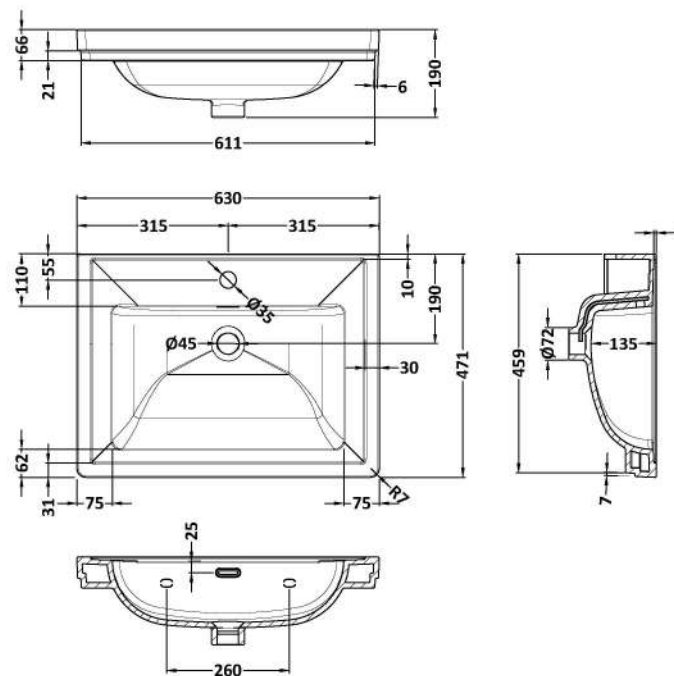

Packaging Dimensions

Height (mm):	820
Width (mm):	615
Depth (mm):	470
Gross Weight (kg):	21

Packaging Data

Box Colour:	Brown Cardboard Box
Box Qty:	1
Label Size:	150 x 100
Label Colour:	White Label
Label Qty:	2

Outer Box Dimensions (If Applicable)

Height (mm):	
Width (mm):	
Depth (mm):	
Gross Weight (kg):	
Barcode:	5056678497722

Product Details

Country of Origin:	Ireland
Fitting Instruction:	No
CE & UKCA:	
FSC Certified Materials:	Yes
Colour:	Matt Green
Construction Method:	Cam & Wood Dowel
Construction Type:	Rigid
Cabinet Finish:	MFC Smooth Matt
Fascia Finish:	MFC Smooth Matt
Cabinet Thickness (mm):	18
Fascia Thickness (mm):	18
Drawer Included:	Yes
Drawer Type:	80mm High Metal S/C Inc Galler
No of Shelves:	1
Hinge Type:	Not Applicable
Hinge Included:	No
Adjustable Legs:	Not Applicable
Fixings Included:	Not Required
Handle Style:	Traditional
Waste Shroud:	Yes
Handle Included:	Yes
Handle Type:	Knob

Sales Code: CBM503

Description: 600 Classique Basin 1Th

Product Dimensions

Height (mm):	66
Width (mm):	630
Depth (mm):	471
Nett Weight (kg):	17

Packaging Dimensions

Height (mm):	490
Width (mm):	650
Depth (mm):	220
Gross Weight (kg):	17

Packaging Data

Box Colour:	Brown Cardboard Box - Printed
Box Qty:	1
Label Size:	100 x 50
Label Colour:	White Label
Label Qty:	2

Outer Box Dimensions (If Applicable)

Height (mm):	
Width (mm):	
Depth (mm):	
Gross Weight (kg):	
Barcode:	5056462643656