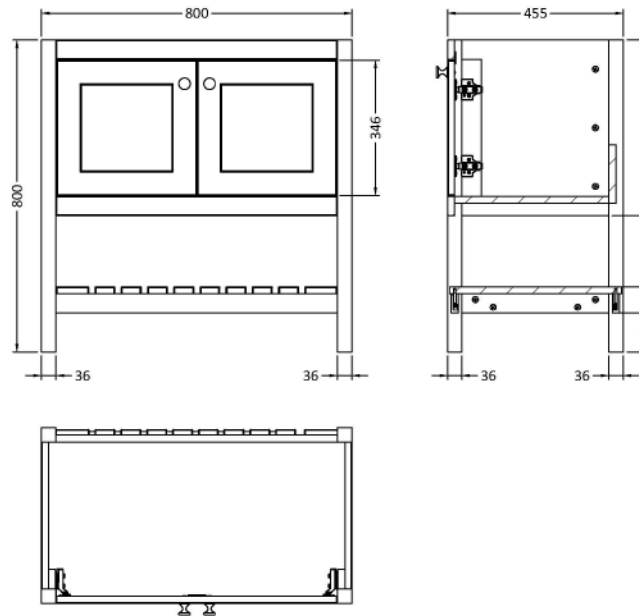

Sales Code: BEX827A

Description: 800 F/S 2-Door & Classic Basin 1Th

Packaging Details

Barcode: 5056678422915

Sales Code: BEX827

Description: 800 F/S 2-Door Unit

Product Dimensions

Height (mm):	800
Width (mm):	795
Depth (mm):	450
Nett Weight (kg):	25.5

Packaging Dimensions

Height (mm):	820
Width (mm):	820
Depth (mm):	475
Gross Weight (kg):	26

Packaging Data

Box Colour:	Brown Cardboard Box
Box Qty:	0
Label Size:	0 x 0
Label Colour:	White Label
Label Qty:	0

Outer Box Dimensions (If Applicable)

Height (mm):	
Width (mm):	
Depth (mm):	
Gross Weight (kg):	
Barcode:	5056678422670

Product Details

Country of Origin:	Ireland
Fitting Instruction:	Yes
CE & UKCA:	
FSC Certified Materials:	Yes
Colour:	Matt Green
Construction Method:	Cam & Wood Dowel
Construction Type:	Rigid
Cabinet Finish:	Mdf Vinyl Textured Woodgrain
Fascia Finish:	Mdf Vinyl Textured Woodgrain
Cabinet Thickness (mm):	18
Fascia Thickness (mm):	18
Drawer Included:	No
Drawer Type:	Not Applicable
No of Shelves:	2
Hinge Type:	95 Degree Inset Clip-On S/C
Hinge Included:	Yes
Adjustable Legs:	Not Applicable
Fixings Included:	Not Required
Handle Style:	Traditional
Waste Shroud:	No
Handle Included:	Yes
Handle Type:	Knob

Sales Code: CBM505

Description: 800 Classic Basin (840X472x185) 1Th

Product Dimensions

Height (mm):	0
Width (mm):	0
Depth (mm):	0
Nett Weight (kg):	22.2

Packaging Dimensions

Height (mm):	490
Width (mm):	850
Depth (mm):	220
Gross Weight (kg):	22.5