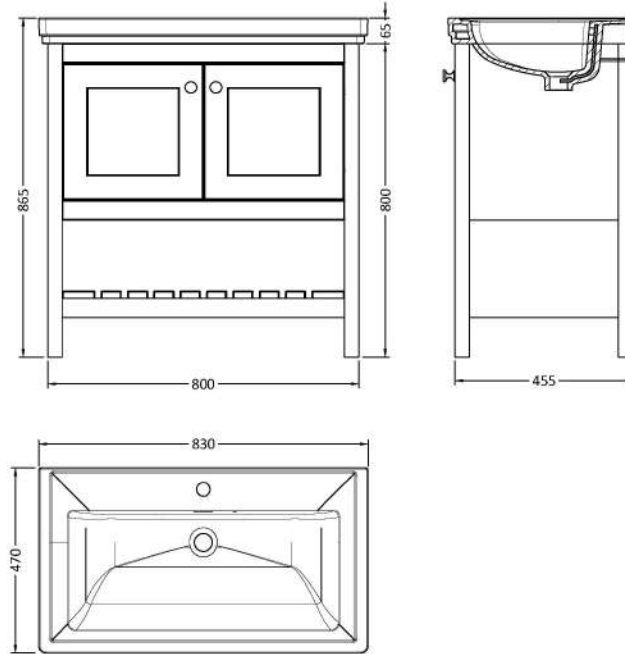

Sales Code: BEX827A

Description: 800 F/S 2-Door & Classic Basin 1Th

Packaging Details

Barcode: 5056678422915

Sales Code: BEX827

Description: 800 F/S 2-Door Unit

Product Dimensions

Height (mm):	800
Width (mm):	795
Depth (mm):	450
Nett Weight (kg):	25.5

Packaging Dimensions

Height (mm):	820
Width (mm):	820
Depth (mm):	475
Gross Weight (kg):	26

Packaging Data

Box Colour:	Brown Cardboard Box
Box Qty:	0
Label Size:	0 x 0
Label Colour:	White Label
Label Qty:	0

Outer Box Dimensions (If Applicable)

Height (mm):	
Width (mm):	
Depth (mm):	
Gross Weight (kg):	
Barcode:	5056678422670

Product Details

Country of Origin:	Ireland
Fitting Instruction:	Yes
CE & UKCA:	
FSC Certified Materials:	Yes
Colour:	Matt Green
Construction Method:	Cam & Wood Dowel
Construction Type:	Rigid
Cabinet Finish:	Mdf Vinyl Textured Woodgrain
Fascia Finish:	Mdf Vinyl Textured Woodgrain
Cabinet Thickness (mm):	18
Fascia Thickness (mm):	18
Drawer Included:	No
Drawer Type:	Not Applicable
No of Shelves:	2
Hinge Type:	95 Degree Inset Clip-On S/C
Hinge Included:	Yes
Adjustable Legs:	Not Applicable
Fixings Included:	Not Required
Handle Style:	Traditional
Waste Shroud:	No
Handle Included:	Yes
Handle Type:	Knob

Sales Code: CBM505

Description: 800 Classic Basin (840X472x185) 1Th

Product Dimensions

Height (mm):	0
Width (mm):	0
Depth (mm):	0
Nett Weight (kg):	22.2

Packaging Dimensions

Height (mm):	490
Width (mm):	850
Depth (mm):	220
Gross Weight (kg):	22.5