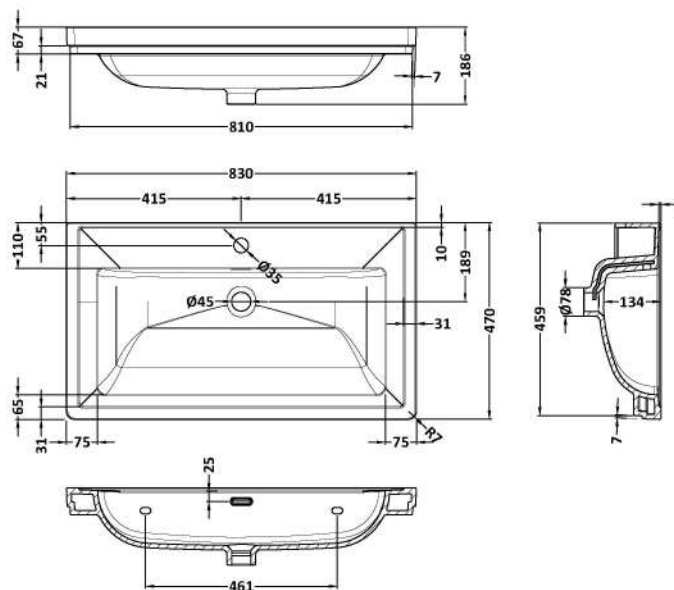

Packaging Dimensions

Height (mm):	820
Width (mm):	820
Depth (mm):	475
Gross Weight (kg):	26

Packaging Data

Box Colour:	Brown Cardboard Box
Box Qty:	0
Label Size:	0 x 0
Label Colour:	White Label
Label Qty:	0

Outer Box Dimensions (If Applicable)

Height (mm):	
Width (mm):	
Depth (mm):	
Gross Weight (kg):	
Barcode:	5056678422670

Product Details

Country of Origin:	Ireland
Fitting Instruction:	Yes
CE & UKCA:	
FSC Certified Materials:	Yes
Colour:	Matt Green
Construction Method:	Cam & Wood Dowel
Construction Type:	Rigid
Cabinet Finish:	Mdf Vinyl Textured Woodgrain
Fascia Finish:	Mdf Vinyl Textured Woodgrain
Cabinet Thickness (mm):	18
Fascia Thickness (mm):	18
Drawer Included:	No
Drawer Type:	Not Applicable
No of Shelves:	2
Hinge Type:	95 Degree Inset Clip-On S/C
Hinge Included:	Yes
Adjustable Legs:	Not Applicable
Fixings Included:	Not Required
Handle Style:	Traditional
Waste Shroud:	No
Handle Included:	Yes
Handle Type:	Knob

Sales Code: CBM505

Description: 800 Classic Basin (840X472x185) 1Th

Product Dimensions

Height (mm):	0
Width (mm):	0
Depth (mm):	0
Nett Weight (kg):	22.2

Packaging Dimensions

Height (mm):	490
Width (mm):	850
Depth (mm):	220
Gross Weight (kg):	22.5

Packaging Data

Box Colour:	Brown Cardboard Box - Printed
Box Qty:	0
Label Size:	0 x 0
Label Colour:	White Label
Label Qty:	0

Outer Box Dimensions (If Applicable)

Height (mm):	
Width (mm):	
Depth (mm):	
Gross Weight (kg):	
Barcode:	5056462643670