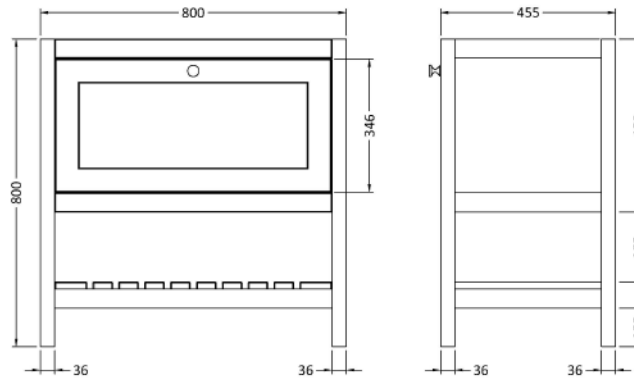

Sales Code: BEX827A

Description: 800 F/S Drawer & Classic Basin 1Th

Packaging Details

Barcode: 5056678422915

Sales Code: BEX827N

Description: 800 F/S Single Drawer Unit

Product Dimensions

Height (mm):	800
Width (mm):	795
Depth (mm):	450
Nett Weight (kg):	25.5

Packaging Dimensions

Height (mm):	820
Width (mm):	820
Depth (mm):	475
Gross Weight (kg):	26

Packaging Data

Box Colour:	Brown Cardboard Box
Box Qty:	1
Label Size:	150 x 100
Label Colour:	White Label
Label Qty:	2

Outer Box Dimensions (If Applicable)

Height (mm):	
Width (mm):	
Depth (mm):	
Gross Weight (kg):	
Barcode:	5056678497739

Product Details

Country of Origin:	Ireland
Fitting Instruction:	No
CE & UKCA:	
FSC Certified Materials:	Yes
Colour:	Matt Green
Construction Method:	Cam & Wood Dowel
Construction Type:	Rigid
Cabinet Finish:	MFC Smooth Matt
Fascia Finish:	MFC Smooth Matt
Cabinet Thickness (mm):	18
Fascia Thickness (mm):	18
Drawer Included:	Yes
Drawer Type:	80mm High Metal S/C Inc Galler
No of Shelves:	1
Hinge Type:	Not Applicable
Hinge Included:	No
Adjustable Legs:	Not Applicable
Fixings Included:	Not Required
Handle Style:	Traditional
Waste Shroud:	Yes
Handle Included:	Yes
Handle Type:	Knob

Sales Code: CBM505

Description: 800 Classique Basin 1Th

Product Dimensions

Height (mm):	67
Width (mm):	830
Depth (mm):	470
Nett Weight (kg):	21.5

Packaging Dimensions

Height (mm):	490
Width (mm):	850
Depth (mm):	220
Gross Weight (kg):	21.5