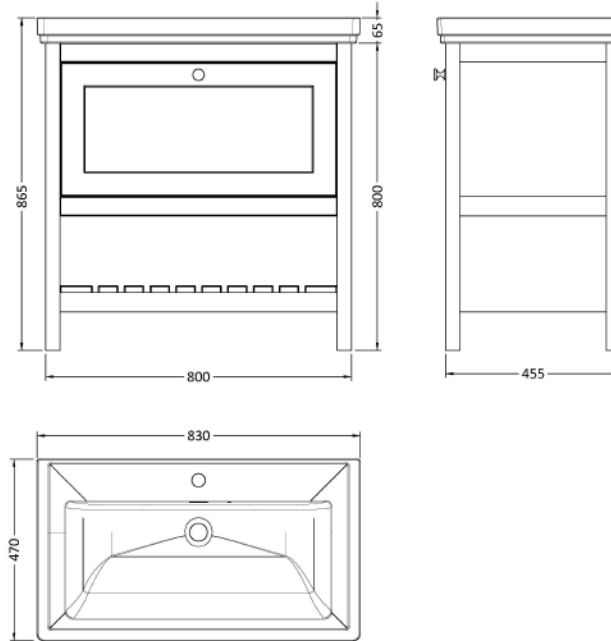

Sales Code: BEX827A

Description: 800 F/S Drawer & Classic Basin 1Th

Packaging Details

Barcode: 5056678422915

Sales Code: BEX827N

Description: 800 F/S Single Drawer Unit

Product Dimensions

Height (mm):	800
Width (mm):	795
Depth (mm):	450
Nett Weight (kg):	25.5

Packaging Dimensions

Height (mm):	820
Width (mm):	820
Depth (mm):	475
Gross Weight (kg):	26

Packaging Data

Box Colour:	Brown Cardboard Box
Box Qty:	1
Label Size:	150 x 100
Label Colour:	White Label
Label Qty:	2

Outer Box Dimensions (If Applicable)

Height (mm):	
Width (mm):	
Depth (mm):	
Gross Weight (kg):	
Barcode:	5056678497739

Product Details

Country of Origin:	Ireland
Fitting Instruction:	No
CE & UKCA:	
FSC Certified Materials:	Yes
Colour:	Matt Green
Construction Method:	Cam & Wood Dowel
Construction Type:	Rigid
Cabinet Finish:	MFC Smooth Matt
Fascia Finish:	MFC Smooth Matt
Cabinet Thickness (mm):	18
Fascia Thickness (mm):	18
Drawer Included:	Yes
Drawer Type:	80mm High Metal S/C Inc Galler
No of Shelves:	1
Hinge Type:	Not Applicable
Hinge Included:	No
Adjustable Legs:	Not Applicable
Fixings Included:	Not Required
Handle Style:	Traditional
Waste Shroud:	Yes
Handle Included:	Yes
Handle Type:	Knob

Sales Code: CBM505

Description: 800 Classique Basin 1Th

Product Dimensions

Height (mm):	67
Width (mm):	830
Depth (mm):	470
Nett Weight (kg):	21.5

Packaging Dimensions

Height (mm):	490
Width (mm):	850
Depth (mm):	220
Gross Weight (kg):	21.5