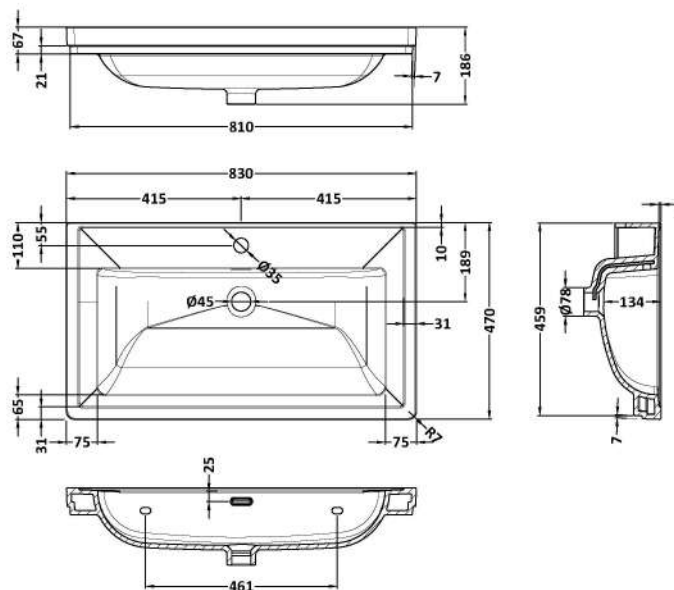

Packaging Dimensions

Height (mm):	820
Width (mm):	820
Depth (mm):	475
Gross Weight (kg):	26

Packaging Data

Box Colour:	Brown Cardboard Box
Box Qty:	1
Label Size:	150 x 100
Label Colour:	White Label
Label Qty:	2

Outer Box Dimensions (If Applicable)

Height (mm):	
Width (mm):	
Depth (mm):	
Gross Weight (kg):	
Barcode:	5056678497739

Product Details

Country of Origin:	Ireland
Fitting Instruction:	No
CE & UKCA:	
FSC Certified Materials:	Yes
Colour:	Matt Green
Construction Method:	Cam & Wood Dowel
Construction Type:	Rigid
Cabinet Finish:	MFC Smooth Matt
Fascia Finish:	MFC Smooth Matt
Cabinet Thickness (mm):	18
Fascia Thickness (mm):	18
Drawer Included:	Yes
Drawer Type:	80mm High Metal S/C Inc Galler
No of Shelves:	1
Hinge Type:	Not Applicable
Hinge Included:	No
Adjustable Legs:	Not Applicable
Fixings Included:	Not Required
Handle Style:	Traditional
Waste Shroud:	Yes
Handle Included:	Yes
Handle Type:	Knob

Sales Code: CBM505

Description: 800 Classique Basin 1Th

Product Dimensions

Height (mm):	67
Width (mm):	830
Depth (mm):	470
Nett Weight (kg):	21.5

Packaging Dimensions

Height (mm):	490
Width (mm):	850
Depth (mm):	220
Gross Weight (kg):	21.5

Packaging Data

Box Colour:	Brown Cardboard Box - Printed
Box Qty:	1
Label Size:	100 x 50
Label Colour:	White Label
Label Qty:	2

Outer Box Dimensions (If Applicable)

Height (mm):	
Width (mm):	
Depth (mm):	
Gross Weight (kg):	
Barcode:	5056462643670