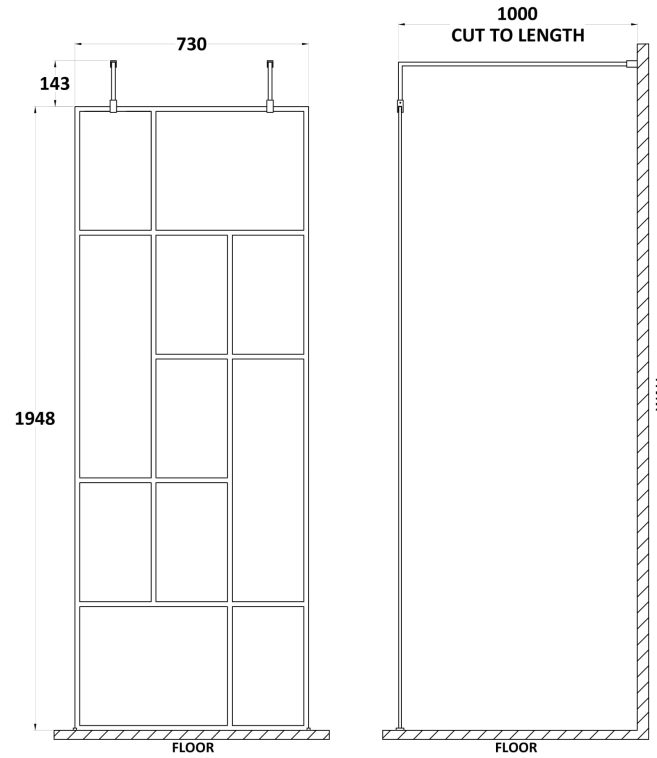

Sales Code: BFAFB076

Description: ABSTRACT 760 Screen With Arms And Feet

Packaging Details

Barcode: 5056462644295

Sales Code: WRSFB076

Description: ABSTRACT Wetroom Screen 760X1950x8

Product Dimensions

Height (mm):	1950
Width (mm):	753
Depth (mm):	14
Nett Weight (kg):	33.7

Packaging Dimensions

Height (mm):	60
Width (mm):	810
Length (mm):	2070
Gross Weight (kg):	34.2

Packaging Data

Box Colour:	Brown Cardboard Box - Printed
Box Qty:	1
Label Size:	x
Label Colour:	Not Applicable
Label Qty:	0

Outer Box Dimensions (If Applicable)

Height (mm):	
Width (mm):	
Depth (mm):	
Length (mm):	
Gross Weight (kg):	
Barcode:	5056462614120

Product Details

Country of Origin:	China
Fitting Instruction:	No
CE Approval:	Yes
Profile Material:	Aluminium
Profile Finish:	Matt Black
Adjustments (mm):	735mm-753mm
Entry Width (mm):	N/A
Swing In Dim (mm):	N/A
Swing Out Dim (mm):	N/A
Radius (mm):	Not Applicable
Glass Thickness (mm):	8
Easy Fit:	No
Easy Clean:	No
Handle Style:	Not Applicable
Handle Material:	Not Applicable
Enclosure Design:	Frameless
Wheel Type:	Not Applicable
Support Bar Included:	Support Bar Included
Extras:	None

Packaging Data

Box Colour:	White Cardboard Box
Box Qty:	1
Label Size:	100 x 50
Label Colour:	White Label
Label Qty:	1

Outer Box Dimensions (If Applicable)

Height (mm):	360
Width (mm):	270
Depth (mm):	
Length (mm):	
Gross Weight (kg):	
Barcode:	5056211850625