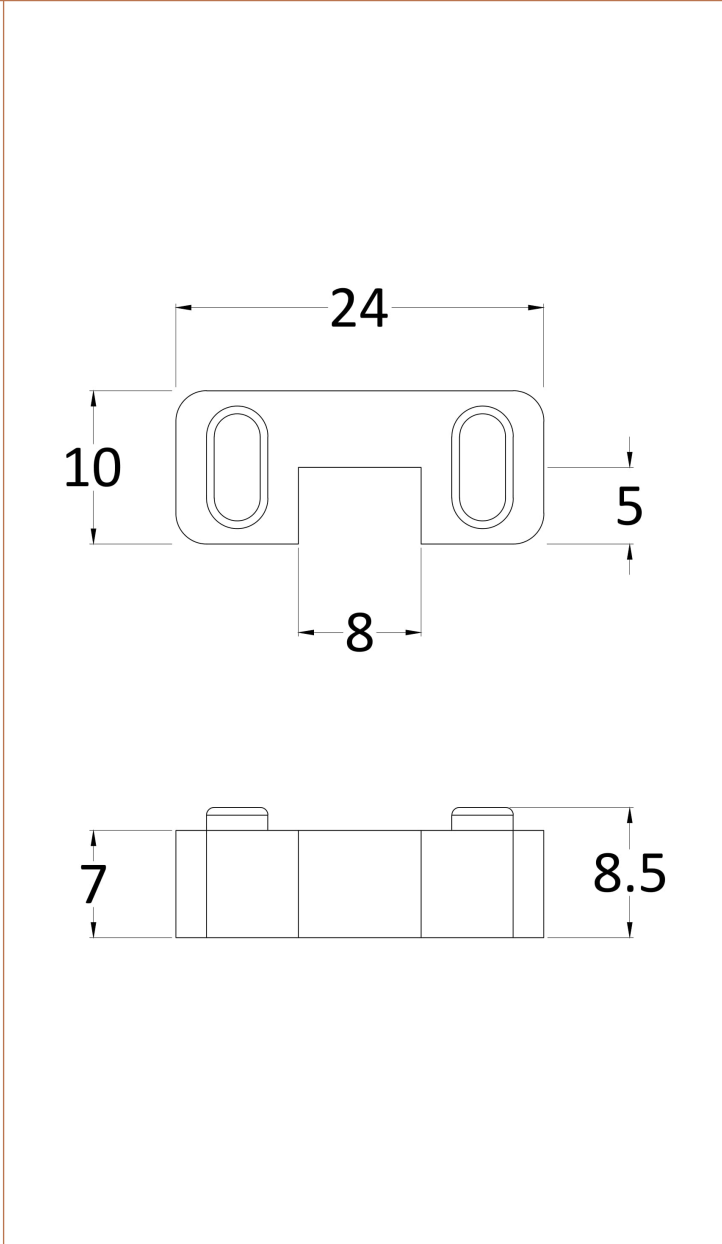

Packaging Dimensions

Height (mm):	60
Width (mm):	810
Length (mm):	2070
Gross Weight (kg):	34.2

Packaging Data

Box Colour:	Brown Cardboard Box - Printed
Box Qty:	1
Label Size:	x
Label Colour:	Not Applicable
Label Qty:	0

Outer Box Dimensions (If Applicable)

Height (mm):	
Width (mm):	
Depth (mm):	
Length (mm):	
Gross Weight (kg):	
Barcode:	5056462614120

Product Details

Country of Origin:	China
Fitting Instruction:	No
CE Approval:	Yes
Profile Material:	Aluminium
Profile Finish:	Matt Black
Adjustments (mm):	735mm-753mm
Entry Width (mm):	N/A
Swing In Dim (mm):	N/A
Swing Out Dim (mm):	N/A
Radius (mm):	Not Applicable
Glass Thickness (mm):	8
Easy Fit:	No
Easy Clean:	No
Handle Style:	Not Applicable
Handle Material:	Not Applicable
Enclosure Design:	Frameless
Wheel Type:	Not Applicable
Support Bar Included:	Support Bar Included
Extras:	None

Sales Code: WRSF007

Description: Wetroom Screen Horseshoe Support Foot

Product Dimensions

Height (mm):	9
Width (mm):	24
Depth (mm):	10
Nett Weight (kg):	0.16

Packaging Dimensions

Height (mm):	45
Width (mm):	30
Length (mm):	44
Gross Weight (kg):	0.16

Packaging Data

Box Colour:	White Cardboard Box
Box Qty:	1
Label Size:	100 x 50
Label Colour:	White Label
Label Qty:	1

Outer Box Dimensions (If Applicable)

Height (mm):	360
Width (mm):	270
Depth (mm):	
Length (mm):	
Gross Weight (kg):	
Barcode:	5056211850625