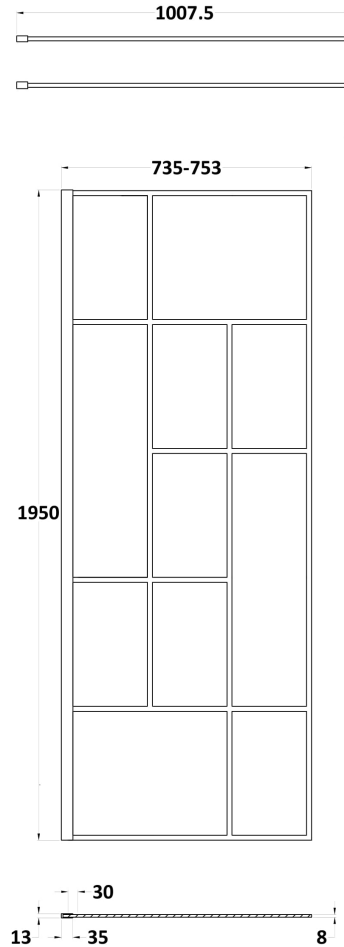

Sales Code: BFAFB076

Description: ABSTRACT 760 Screen With Arms And Feet

Packaging Details

Barcode: 5056462644295

Sales Code: WRSFB076

Description: ABSTRACT Wetroom Screen 760X1950x8

Product Dimensions

Height (mm):	1950
Width (mm):	753
Depth (mm):	14
Nett Weight (kg):	33.7

Packaging Dimensions

Height (mm):	60
Width (mm):	810
Length (mm):	2070
Gross Weight (kg):	34.2

Packaging Data

Box Colour:	Brown Cardboard Box - Printed
Box Qty:	1
Label Size:	x
Label Colour:	Not Applicable
Label Qty:	0

Outer Box Dimensions (If Applicable)

Height (mm):	
Width (mm):	
Depth (mm):	
Length (mm):	
Gross Weight (kg):	
Barcode:	5056462614120

Product Details

Country of Origin:	China
Fitting Instruction:	No
CE Approval:	Yes
Profile Material:	Aluminium
Profile Finish:	Matt Black
Adjustments (mm):	735mm-753mm
Entry Width (mm):	N/A
Swing In Dim (mm):	N/A
Swing Out Dim (mm):	N/A
Radius (mm):	Not Applicable
Glass Thickness (mm):	8
Easy Fit:	No
Easy Clean:	No
Handle Style:	Not Applicable
Handle Material:	Not Applicable
Enclosure Design:	Frameless
Wheel Type:	Not Applicable
Support Bar Included:	Support Bar Included
Extras:	None

Packaging Data

Box Colour:	White Cardboard Box
Box Qty:	1
Label Size:	100 x 50
Label Colour:	White Label
Label Qty:	1

Outer Box Dimensions (If Applicable)

Height (mm):	360
Width (mm):	270
Depth (mm):	
Length (mm):	
Gross Weight (kg):	
Barcode:	5056211850625