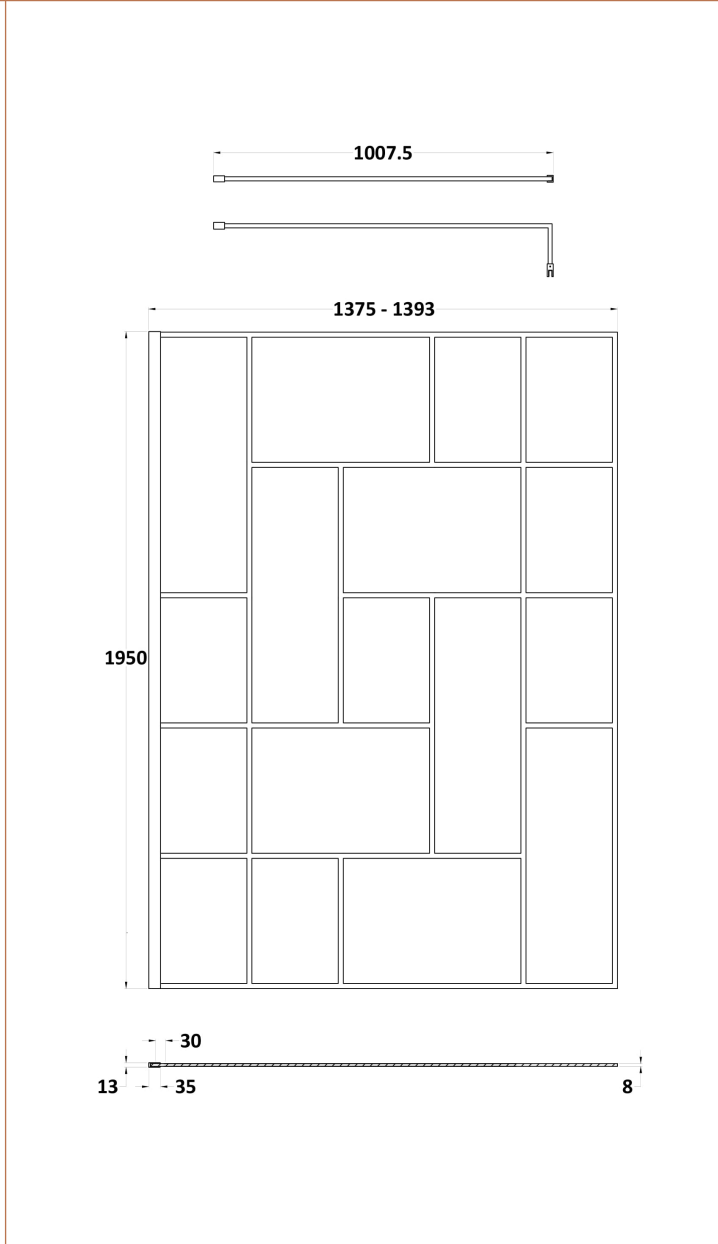

Sales Code: BFAFB14

Description: ABSTRACT 1400 Screen With Arms And Feet

Packaging Details

Barcode: 5056462644356

Sales Code: WRSFB14

Description: ABSTRACT Wetroom Screen 1400X1950x8

Product Dimensions

Height (mm):	1950
Width (mm):	1393
Depth (mm):	14
Nett Weight (kg):	62.2

Packaging Dimensions

Height (mm):	60
Width (mm):	1450
Length (mm):	2070
Gross Weight (kg):	62.7

Packaging Data

Box Colour:	Brown Cardboard Box - Printed
Box Qty:	1
Label Size:	x
Label Colour:	Not Applicable
Label Qty:	0

Outer Box Dimensions (If Applicable)

Height (mm):	
Width (mm):	
Depth (mm):	
Length (mm):	
Gross Weight (kg):	
Barcode:	5056462614182

Product Details

Country of Origin:	China
Fitting Instruction:	No
CE Approval:	Yes
Profile Material:	Aluminium
Profile Finish:	Matt Black
Adjustments (mm):	1375mm-1393mm
Entry Width (mm):	N/A
Swing In Dim (mm):	N/A
Swing Out Dim (mm):	N/A
Radius (mm):	Not Applicable
Glass Thickness (mm):	8
Easy Fit:	No
Easy Clean:	No
Handle Style:	Not Applicable
Handle Material:	Not Applicable
Enclosure Design:	Frameless
Wheel Type:	Not Applicable
Support Bar Included:	Support Bar Included
Extras:	None

Packaging Data

Box Colour:	White Cardboard Box
Box Qty:	1
Label Size:	100 x 50
Label Colour:	White Label
Label Qty:	1

Outer Box Dimensions (If Applicable)

Height (mm):	360
Width (mm):	270
Depth (mm):	
Length (mm):	
Gross Weight (kg):	
Barcode:	5056211850625