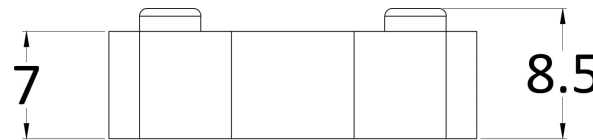

Packaging Dimensions

Height (mm):	60
Width (mm):	1450
Length (mm):	2070
Gross Weight (kg):	62.7

Packaging Data

Box Colour:	Brown Cardboard Box - Printed
Box Qty:	1
Label Size:	x
Label Colour:	Not Applicable
Label Qty:	0

Outer Box Dimensions (If Applicable)

Height (mm):	
Width (mm):	
Depth (mm):	
Length (mm):	
Gross Weight (kg):	
Barcode:	5056462614182

Product Details

Country of Origin:	China
Fitting Instruction:	No
CE Approval:	Yes
Profile Material:	Aluminium
Profile Finish:	Matt Black
Adjustments (mm):	1375mm-1393mm
Entry Width (mm):	N/A
Swing In Dim (mm):	N/A
Swing Out Dim (mm):	N/A
Radius (mm):	Not Applicable
Glass Thickness (mm):	8
Easy Fit:	No
Easy Clean:	No
Handle Style:	Not Applicable
Handle Material:	Not Applicable
Enclosure Design:	Frameless
Wheel Type:	Not Applicable
Support Bar Included:	Support Bar Included
Extras:	None

Sales Code: WRSF007

Description: Wetroom Screen Horseshoe Support Foot

Product Dimensions

Height (mm):	9
Width (mm):	24
Depth (mm):	10
Nett Weight (kg):	0.16

Packaging Dimensions

Height (mm):	45
Width (mm):	30
Length (mm):	44
Gross Weight (kg):	0.16

Packaging Data

Box Colour:	White Cardboard Box
Box Qty:	1
Label Size:	100 x 50
Label Colour:	White Label
Label Qty:	1

Outer Box Dimensions (If Applicable)

Height (mm):	360
Width (mm):	270
Depth (mm):	
Length (mm):	
Gross Weight (kg):	
Barcode:	5056211850625