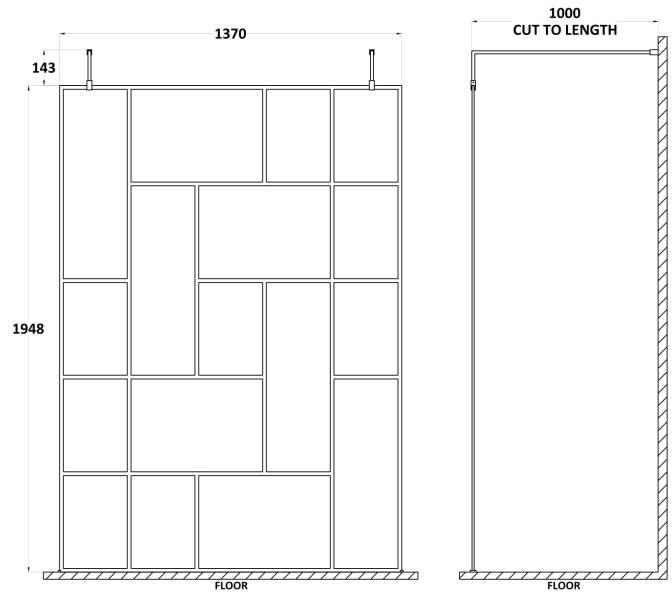

Sales Code: BFAFB14

Description: ABSTRACT 1400 Screen With Arms And Feet

Packaging Details

Barcode: 5056462644356

Sales Code: WRSFB14

Description: ABSTRACT Wetroom Screen 1400X1950x8

Product Dimensions

Height (mm):	1950
Width (mm):	1393
Depth (mm):	14
Nett Weight (kg):	62.2

Packaging Dimensions

Height (mm):	60
Width (mm):	1450
Length (mm):	2070
Gross Weight (kg):	62.7

Packaging Data

Box Colour:	Brown Cardboard Box - Printed
Box Qty:	1
Label Size:	x
Label Colour:	Not Applicable
Label Qty:	0

Outer Box Dimensions (If Applicable)

Height (mm):	
Width (mm):	
Depth (mm):	
Length (mm):	
Gross Weight (kg):	
Barcode:	5056462614182

Product Details

Country of Origin:	China
Fitting Instruction:	No
CE Approval:	Yes
Profile Material:	Aluminium
Profile Finish:	Matt Black
Adjustments (mm):	1375mm-1393mm
Entry Width (mm):	N/A
Swing In Dim (mm):	N/A
Swing Out Dim (mm):	N/A
Radius (mm):	Not Applicable
Glass Thickness (mm):	8
Easy Fit:	No
Easy Clean:	No
Handle Style:	Not Applicable
Handle Material:	Not Applicable
Enclosure Design:	Frameless
Wheel Type:	Not Applicable
Support Bar Included:	Support Bar Included
Extras:	None

Packaging Data

Box Colour:	White Cardboard Box
Box Qty:	1
Label Size:	100 x 50
Label Colour:	White Label
Label Qty:	1

Outer Box Dimensions (If Applicable)

Height (mm):	360
Width (mm):	270
Depth (mm):	
Length (mm):	
Gross Weight (kg):	
Barcode:	5056211850625