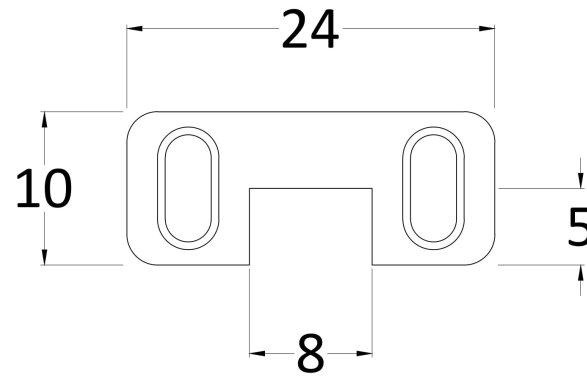

Packaging Dimensions

Height (mm):	60
Width (mm):	1450
Length (mm):	2070
Gross Weight (kg):	62.7

Packaging Data

Box Colour:	Brown Cardboard Box - Printed
Box Qty:	1
Label Size:	x
Label Colour:	Not Applicable
Label Qty:	0

Outer Box Dimensions (If Applicable)

Height (mm):	
Width (mm):	
Depth (mm):	
Length (mm):	
Gross Weight (kg):	
Barcode:	5056462614182

Product Details

Country of Origin:	China
Fitting Instruction:	No
CE Approval:	Yes
Profile Material:	Aluminium
Profile Finish:	Matt Black
Adjustments (mm):	1375mm-1393mm
Entry Width (mm):	N/A
Swing In Dim (mm):	N/A
Swing Out Dim (mm):	N/A
Radius (mm):	Not Applicable
Glass Thickness (mm):	8
Easy Fit:	No
Easy Clean:	No
Handle Style:	Not Applicable
Handle Material:	Not Applicable
Enclosure Design:	Frameless
Wheel Type:	Not Applicable
Support Bar Included:	Support Bar Included
Extras:	None

Sales Code: WRSF007

Description: Wetroom Screen Horseshoe Support Foot

Product Dimensions

Height (mm):	9
Width (mm):	24
Depth (mm):	10
Nett Weight (kg):	0.16

Packaging Dimensions

Height (mm):	45
Width (mm):	30
Length (mm):	44
Gross Weight (kg):	0.16

Packaging Data

Box Colour:	White Cardboard Box
Box Qty:	1
Label Size:	100 x 50
Label Colour:	White Label
Label Qty:	1

Outer Box Dimensions (If Applicable)

Height (mm):	360
Width (mm):	270
Depth (mm):	
Length (mm):	
Gross Weight (kg):	
Barcode:	5056211850625