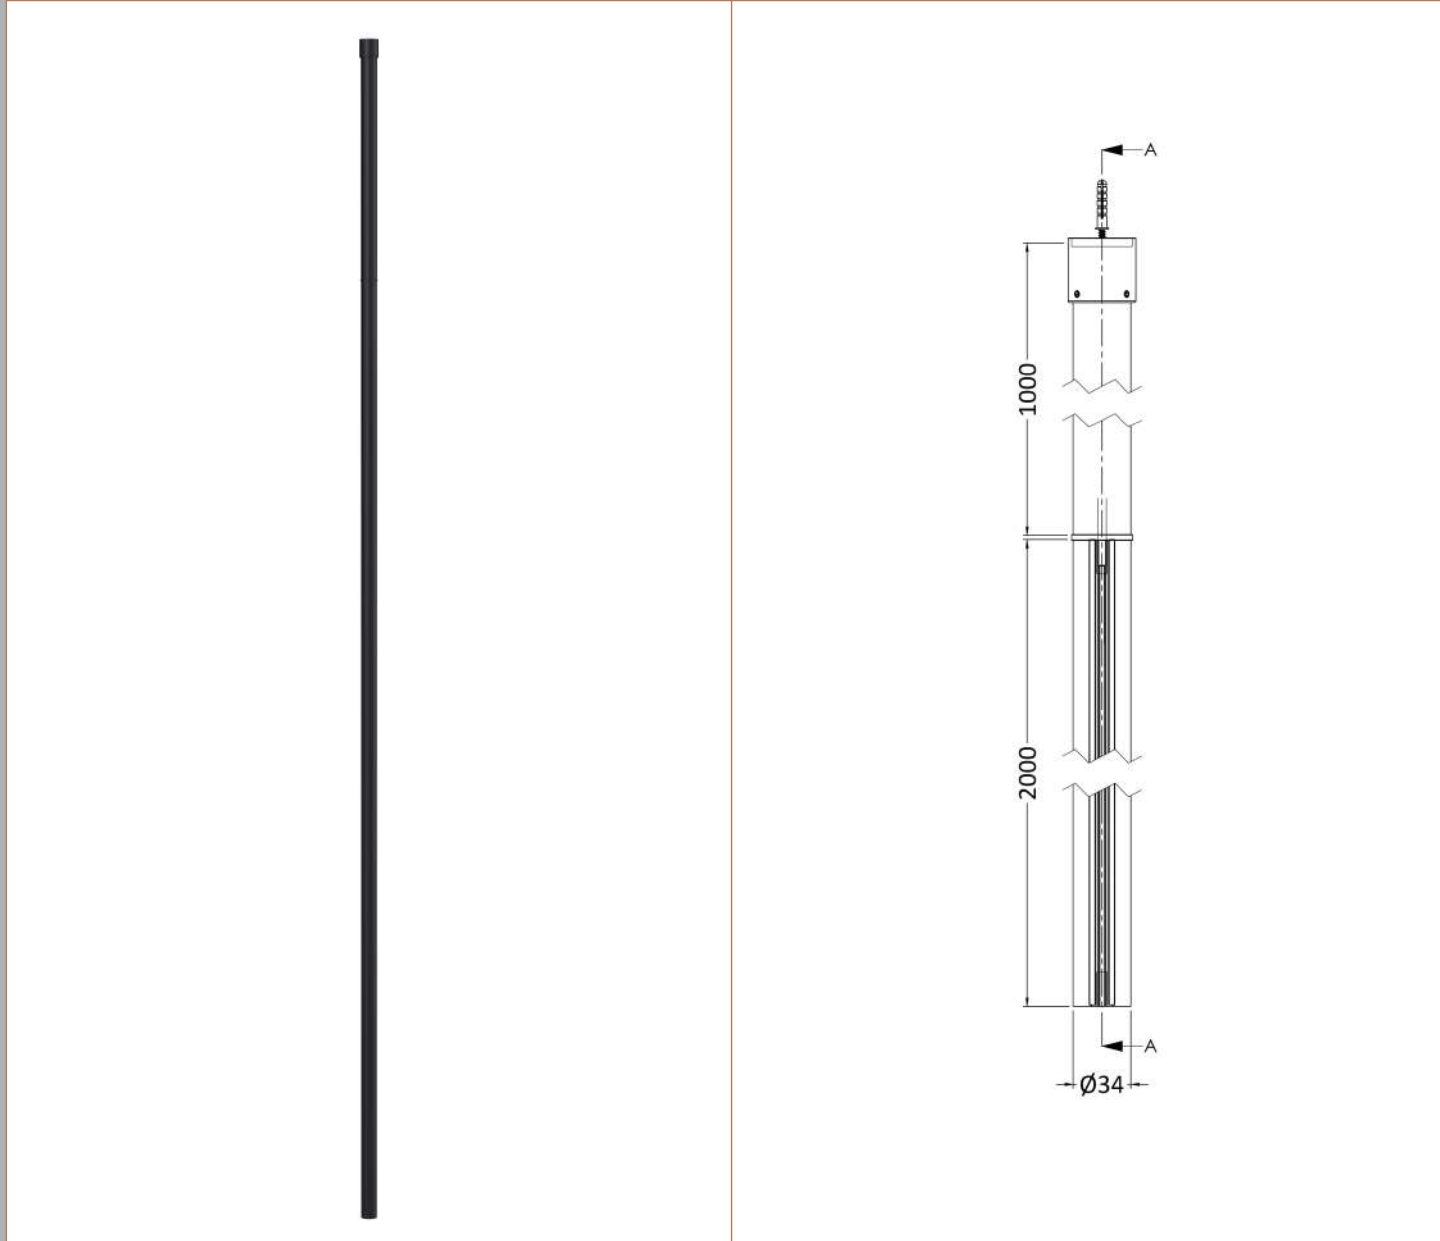

Sales Code: BFCP070

Description: Frame 700 Screen With Ceiling Posts

Packaging Details

Barcode: 5056211852179

Sales Code: WRSF070

Description: Framed Wetroom Screen 700X1950x8mm

Product Dimensions

Height (mm):	1950
Width (mm):	700
Depth (mm):	14
Nett Weight (kg):	31.1

Outer Box Dimensions (If Applicable)

Height (mm):	
Width (mm):	
Depth (mm):	
Length (mm):	
Gross Weight (kg):	
Barcode:	5056211806882

Product Details

Country of Origin:	China
Fitting Instruction:	No
CE & UKCA:	Yes
Profile Material:	Aluminium
Profile Finish:	Matt Black
Adjustments (mm):	675mm - 693mm
Entry Width (mm):	N/A
Swing In Dim (mm):	N/A
Swing Out Dim (mm):	N/A
Radius (mm):	Not Applicable
Glass Thickness (mm):	8
Easy Fit:	No
Easy Clean:	Yes
Handle Style:	Not Applicable
Handle Material:	Not Applicable
Enclosure Design:	Frameless
Wheel Type:	Not Applicable
Support Bar Included:	Support Bar Included
Extras:	None

Sales Code: WRSF006

Description: 2/1M Wetroom Screen Ceiling Post Black

Product Dimensions

Height (mm):	3000
Width (mm):	34
Depth (mm):	34
Nett Weight (kg):	3

Packaging Dimensions

Height (mm):	2030
Width (mm):	100
Length (mm):	70
Gross Weight (kg):	3

Product Details

Country of Origin:	China
Fitting Instruction:	No
CE & UKCA:	N/A
Profile Material:	Aluminium
Profile Finish:	Matt Black
Adjustments (mm):	N/A
Entry Width (mm):	N/A
Swing In Dim (mm):	N/A
Swing Out Dim (mm):	N/A
Radius (mm):	Not Applicable
Glass Thickness (mm):	
Easy Fit:	Not Applicable
Easy Clean:	Not Applicable
Handle Style:	Not Applicable
Handle Material:	Not Applicable
Enclosure Design:	Not Applicable
Wheel Type:	Not Applicable
Support Bar Included:	Support Bar Not Included
Extras:	None