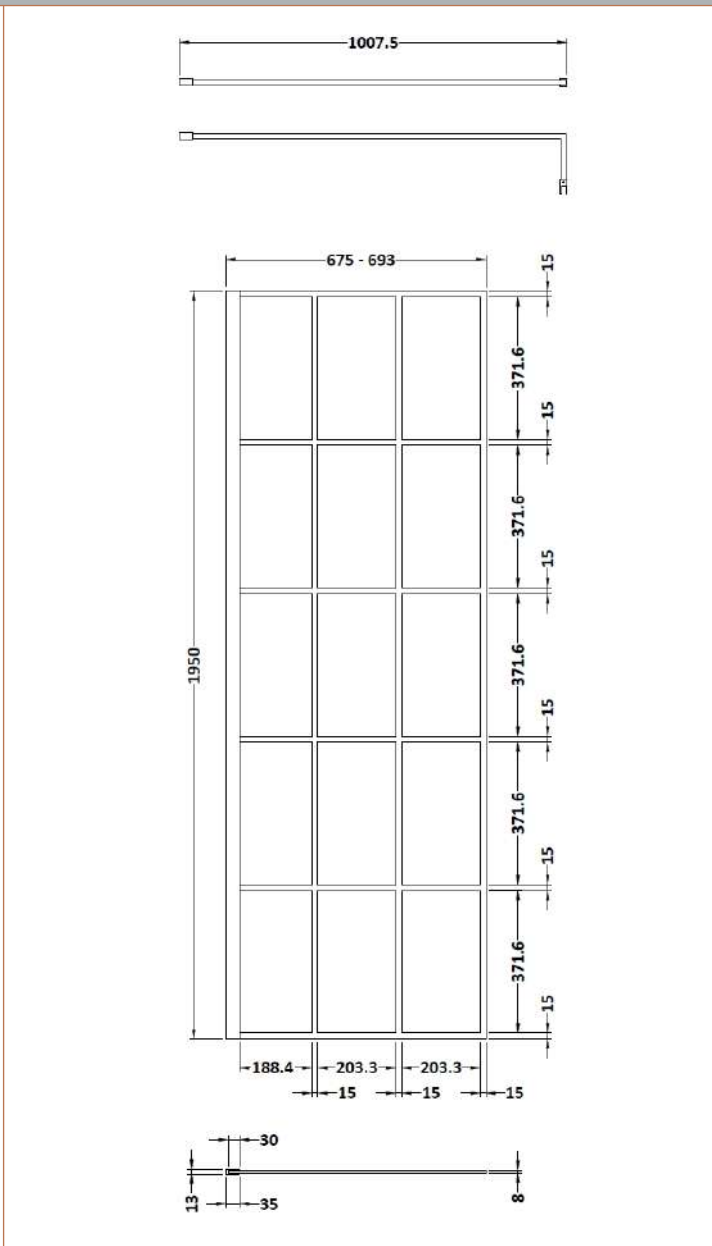

Sales Code: BFCP070

Description: Frame 700 Screen With Ceiling Posts

Packaging Details

Barcode: 5056211852179

Sales Code: WRSF070

Description: Framed Wetroom Screen 700X1950x8mm

Product Dimensions

Height (mm):	1950
Width (mm):	700
Depth (mm):	14
Nett Weight (kg):	31.1

Packaging Dimensions

Height (mm):	65
Width (mm):	750
Length (mm):	2010
Gross Weight (kg):	31.1

Packaging Data

Box Colour:	Brown Cardboard Box - Printed
Box Qty:	1
Label Size:	x
Label Colour:	Not Applicable
Label Qty:	0

Outer Box Dimensions (If Applicable)

Height (mm):	
Width (mm):	
Depth (mm):	
Length (mm):	
Gross Weight (kg):	
Barcode:	5056211806882

Product Details

Country of Origin:	China
Fitting Instruction:	No
CE & UKCA:	Yes
Profile Material:	Aluminium
Profile Finish:	Matt Black
Adjustments (mm):	675mm - 693mm
Entry Width (mm):	N/A
Swing In Dim (mm):	N/A
Swing Out Dim (mm):	N/A
Radius (mm):	Not Applicable
Glass Thickness (mm):	8
Easy Fit:	No
Easy Clean:	Yes
Handle Style:	Not Applicable
Handle Material:	Not Applicable
Enclosure Design:	Frameless
Wheel Type:	Not Applicable
Support Bar Included:	Support Bar Included
Extras:	None

Packaging Data

Box Colour:	Brown Cardboard Box - Printed
Box Qty:	1
Label Size:	100 x 50
Label Colour:	White Label
Label Qty:	1

Outer Box Dimensions (If Applicable)

Height (mm):	
Width (mm):	
Depth (mm):	
Length (mm):	
Gross Weight (kg):	
Barcode:	5056211850601