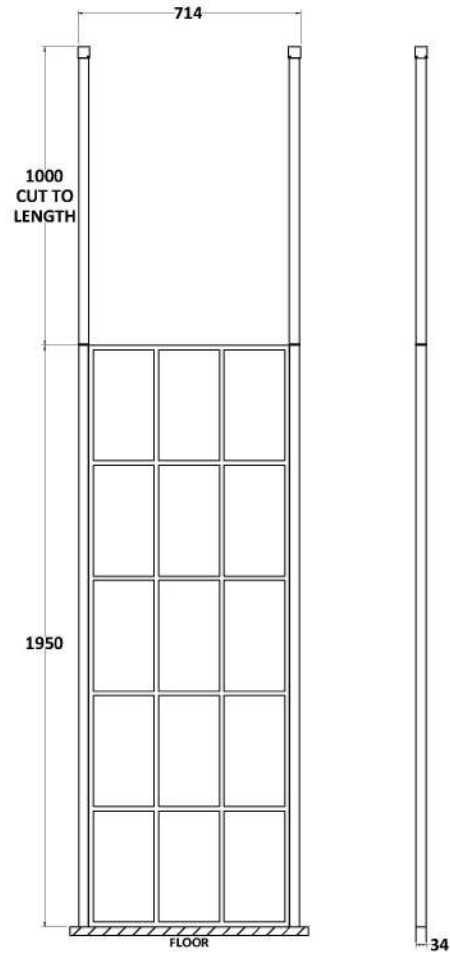

Sales Code: BFCP070

Description: Frame 700 Screen With Ceiling Posts

Packaging Details

Barcode: 5056211852179

Sales Code: WRSF070

Description: Framed Wetroom Screen 700X1950x8mm

Product Dimensions

Height (mm):	1950
Width (mm):	700
Depth (mm):	14
Nett Weight (kg):	31.1

Packaging Dimensions

Height (mm):	65
Width (mm):	750
Length (mm):	2010
Gross Weight (kg):	31.1

Packaging Data

Box Colour:	Brown Cardboard Box - Printed
Box Qty:	1
Label Size:	x
Label Colour:	Not Applicable
Label Qty:	0

Outer Box Dimensions (If Applicable)

Height (mm):	
Width (mm):	
Depth (mm):	
Length (mm):	
Gross Weight (kg):	
Barcode:	5056211806882

Product Details

Country of Origin:	China
Fitting Instruction:	No
CE & UKCA:	Yes
Profile Material:	Aluminium
Profile Finish:	Matt Black
Adjustments (mm):	675mm - 693mm
Entry Width (mm):	N/A
Swing In Dim (mm):	N/A
Swing Out Dim (mm):	N/A
Radius (mm):	Not Applicable
Glass Thickness (mm):	8
Easy Fit:	No
Easy Clean:	Yes
Handle Style:	Not Applicable
Handle Material:	Not Applicable
Enclosure Design:	Frameless
Wheel Type:	Not Applicable
Support Bar Included:	Support Bar Included
Extras:	None

Sales Code: WRSF006

Description: 2/1M Wetroom Screen Ceiling Post Black

Product Dimensions

Height (mm):	3000
Width (mm):	34
Depth (mm):	34
Nett Weight (kg):	3

Packaging Dimensions

Height (mm):	2030
Width (mm):	100
Length (mm):	70
Gross Weight (kg):	3