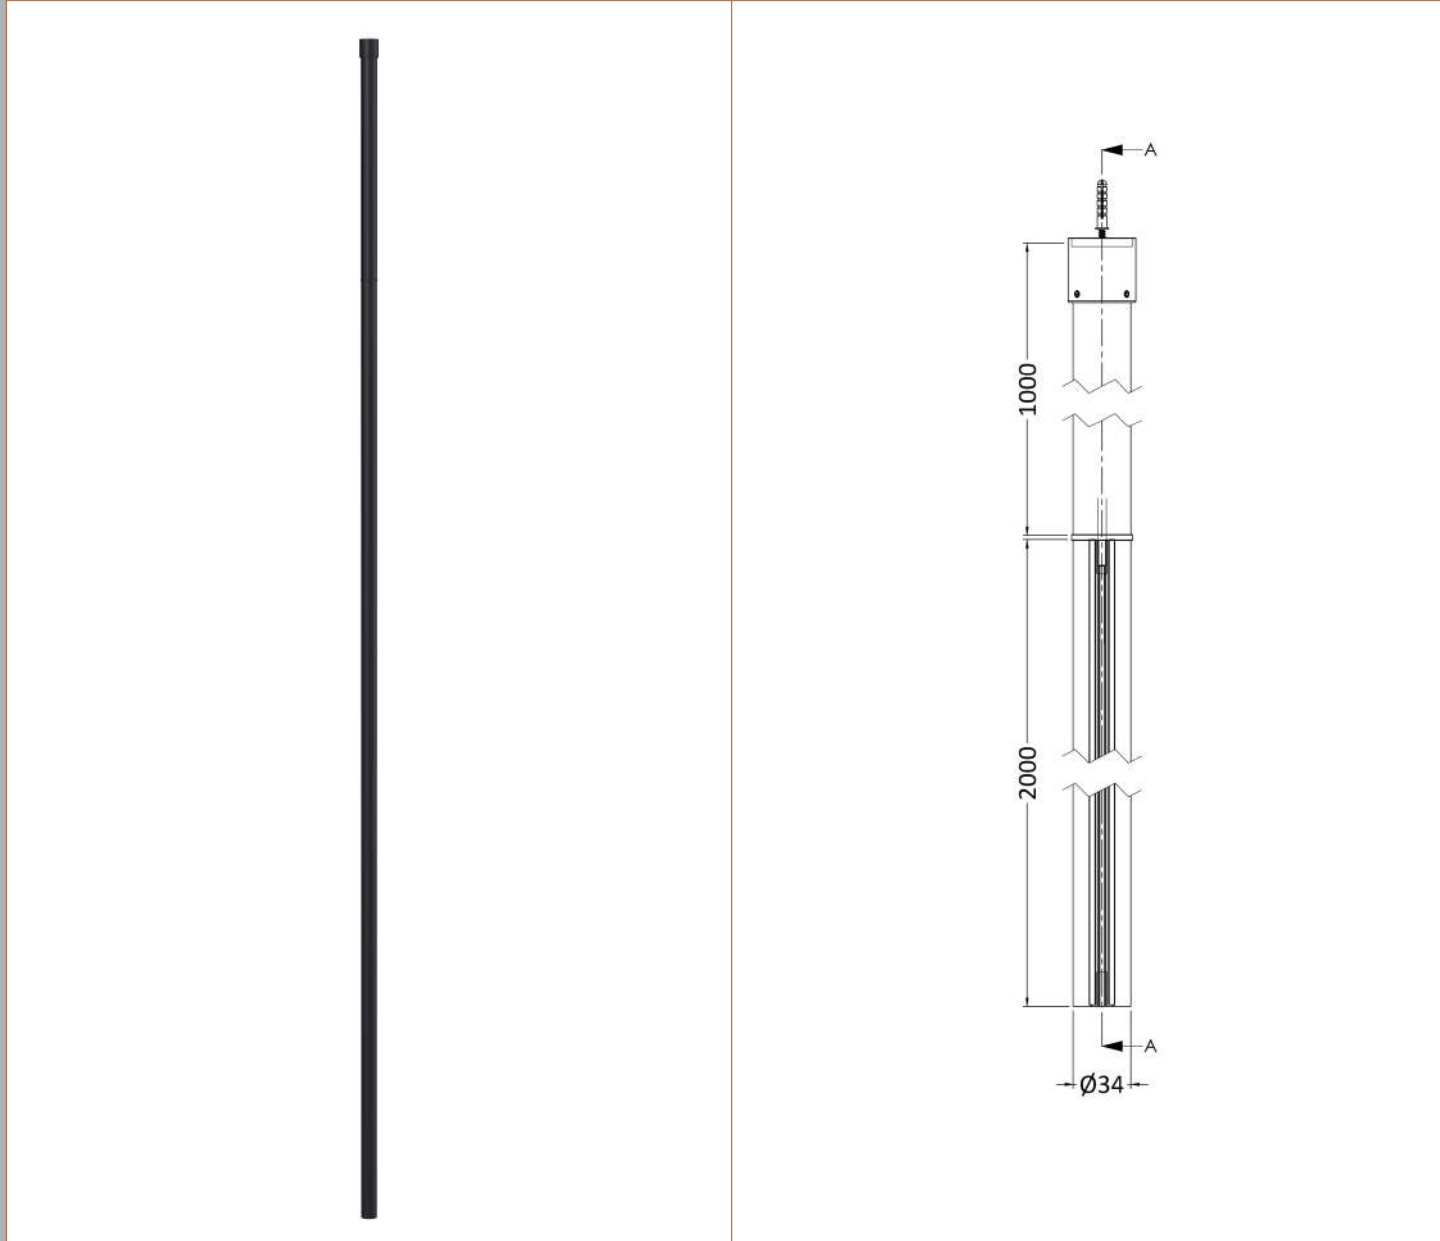

Sales Code: BFCP076

Description: Frame 760 Screen With Ceiling Posts

Packaging Details

Barcode: 5056211852186

Sales Code: WRSF076

Description: Framed Wetroom Screen 760X1950x8mm

Product Dimensions

Height (mm):	1950
Width (mm):	760
Depth (mm):	14
Nett Weight (kg):	34.2

Outer Box Dimensions (If Applicable)

Height (mm):	
Width (mm):	
Depth (mm):	
Length (mm):	
Gross Weight (kg):	
Barcode:	5056211806899

Product Details

Country of Origin:	China
Fitting Instruction:	No
CE & UKCA:	Yes
Profile Material:	Aluminium
Profile Finish:	Matt Black
Adjustments (mm):	735mm - 753mm
Entry Width (mm):	N/A
Swing In Dim (mm):	N/A
Swing Out Dim (mm):	N/A
Radius (mm):	Not Applicable
Glass Thickness (mm):	8
Easy Fit:	No
Easy Clean:	Yes
Handle Style:	Not Applicable
Handle Material:	Not Applicable
Enclosure Design:	Frameless
Wheel Type:	Not Applicable
Support Bar Included:	Support Bar Included
Extras:	None

Sales Code: WRSF006

Description: 2/1M Wetroom Screen Ceiling Post Black

Product Dimensions

Height (mm):	3000
Width (mm):	34
Depth (mm):	34
Nett Weight (kg):	3

Packaging Dimensions

Height (mm):	2030
Width (mm):	100
Length (mm):	70
Gross Weight (kg):	3

Product Details

Country of Origin:	China
Fitting Instruction:	No
CE & UKCA:	N/A
Profile Material:	Aluminium
Profile Finish:	Matt Black
Adjustments (mm):	N/A
Entry Width (mm):	N/A
Swing In Dim (mm):	N/A
Swing Out Dim (mm):	N/A
Radius (mm):	Not Applicable
Glass Thickness (mm):	
Easy Fit:	Not Applicable
Easy Clean:	Not Applicable
Handle Style:	Not Applicable
Handle Material:	Not Applicable
Enclosure Design:	Not Applicable
Wheel Type:	Not Applicable
Support Bar Included:	Support Bar Not Included
Extras:	None