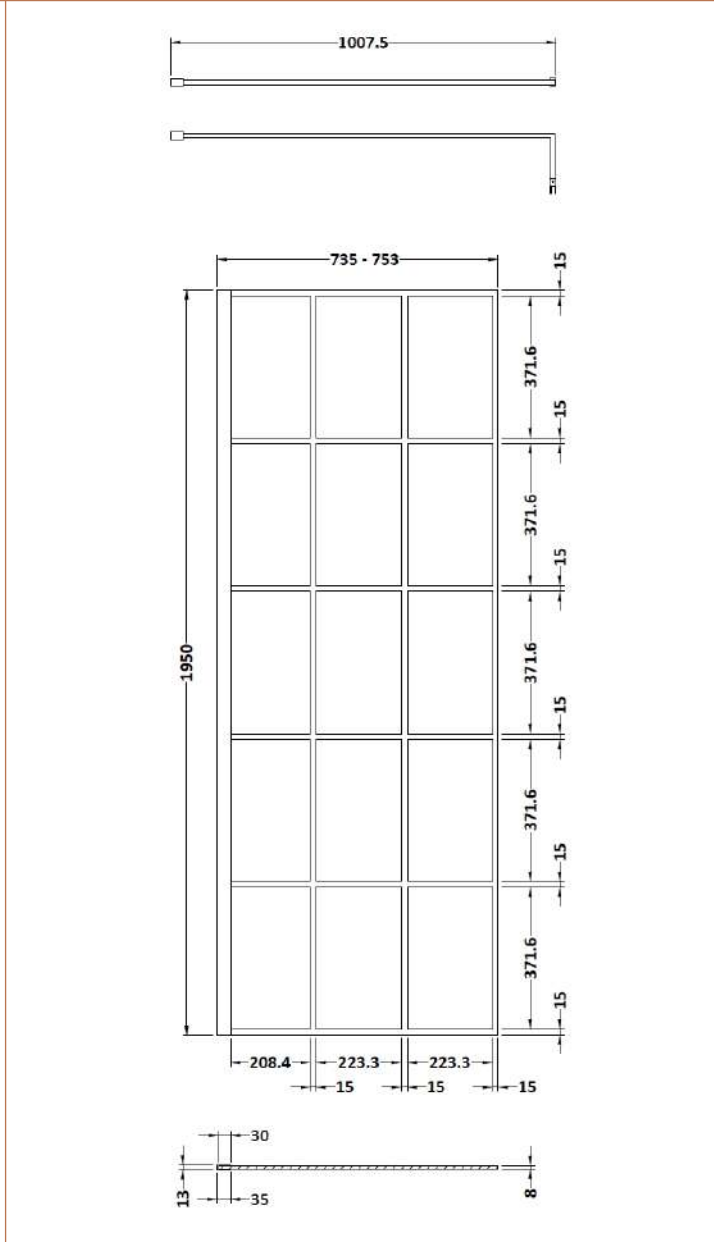

Sales Code: BFCP076

Description: Frame 760 Screen With Ceiling Posts

Packaging Details

Barcode: 5056211852186

Sales Code: WRSF076

Description: Framed Wetroom Screen 760X1950x8mm

Product Dimensions

Height (mm):	1950
Width (mm):	760
Depth (mm):	14
Nett Weight (kg):	34.2

Packaging Dimensions

Height (mm):	65
Width (mm):	810
Length (mm):	2010
Gross Weight (kg):	34.2

Packaging Data

Box Colour:	Brown Cardboard Box - Printed
Box Qty:	1
Label Size:	x
Label Colour:	Not Applicable
Label Qty:	0

Outer Box Dimensions (If Applicable)

Height (mm):	
Width (mm):	
Depth (mm):	
Length (mm):	
Gross Weight (kg):	
Barcode:	5056211806899

Product Details

Country of Origin:	China
Fitting Instruction:	No
CE & UKCA:	Yes
Profile Material:	Aluminium
Profile Finish:	Matt Black
Adjustments (mm):	735mm - 753mm
Entry Width (mm):	N/A
Swing In Dim (mm):	N/A
Swing Out Dim (mm):	N/A
Radius (mm):	Not Applicable
Glass Thickness (mm):	8
Easy Fit:	No
Easy Clean:	Yes
Handle Style:	Not Applicable
Handle Material:	Not Applicable
Enclosure Design:	Frameless
Wheel Type:	Not Applicable
Support Bar Included:	Support Bar Included
Extras:	None

Sales Code: WRSF006

Description: 2/1M Wetroom Screen Ceiling Post Black

Product Dimensions

Height (mm):	3000
Width (mm):	34
Depth (mm):	34
Nett Weight (kg):	3

Packaging Dimensions

Height (mm):	2030
Width (mm):	100
Length (mm):	70
Gross Weight (kg):	3