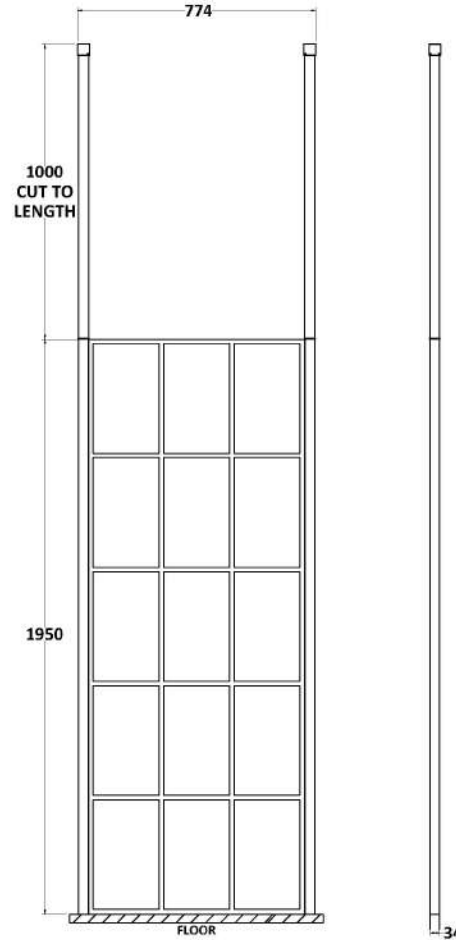

Sales Code: BFCP076

Description: Frame 760 Screen With Ceiling Posts

Packaging Details

Barcode: 5056211852186

Sales Code: WRSF076

Description: Framed Wetroom Screen 760X1950x8mm

Product Dimensions

Height (mm):	1950
Width (mm):	760
Depth (mm):	14
Nett Weight (kg):	34.2

Packaging Dimensions

Height (mm):	65
Width (mm):	810
Length (mm):	2010
Gross Weight (kg):	34.2

Packaging Data

Box Colour:	Brown Cardboard Box - Printed
Box Qty:	1
Label Size:	x
Label Colour:	Not Applicable
Label Qty:	0

Outer Box Dimensions (If Applicable)

Height (mm):	
Width (mm):	
Depth (mm):	
Length (mm):	
Gross Weight (kg):	
Barcode:	5056211806899

Product Details

Country of Origin:	China
Fitting Instruction:	No
CE & UKCA:	Yes
Profile Material:	Aluminium
Profile Finish:	Matt Black
Adjustments (mm):	735mm - 753mm
Entry Width (mm):	N/A
Swing In Dim (mm):	N/A
Swing Out Dim (mm):	N/A
Radius (mm):	Not Applicable
Glass Thickness (mm):	8
Easy Fit:	No
Easy Clean:	Yes
Handle Style:	Not Applicable
Handle Material:	Not Applicable
Enclosure Design:	Frameless
Wheel Type:	Not Applicable
Support Bar Included:	Support Bar Included
Extras:	None

Sales Code: WRSF006

Description: 2/1M Wetroom Screen Ceiling Post Black

Product Dimensions

Height (mm):	3000
Width (mm):	34
Depth (mm):	34
Nett Weight (kg):	3

Packaging Dimensions

Height (mm):	2030
Width (mm):	100
Length (mm):	70
Gross Weight (kg):	3