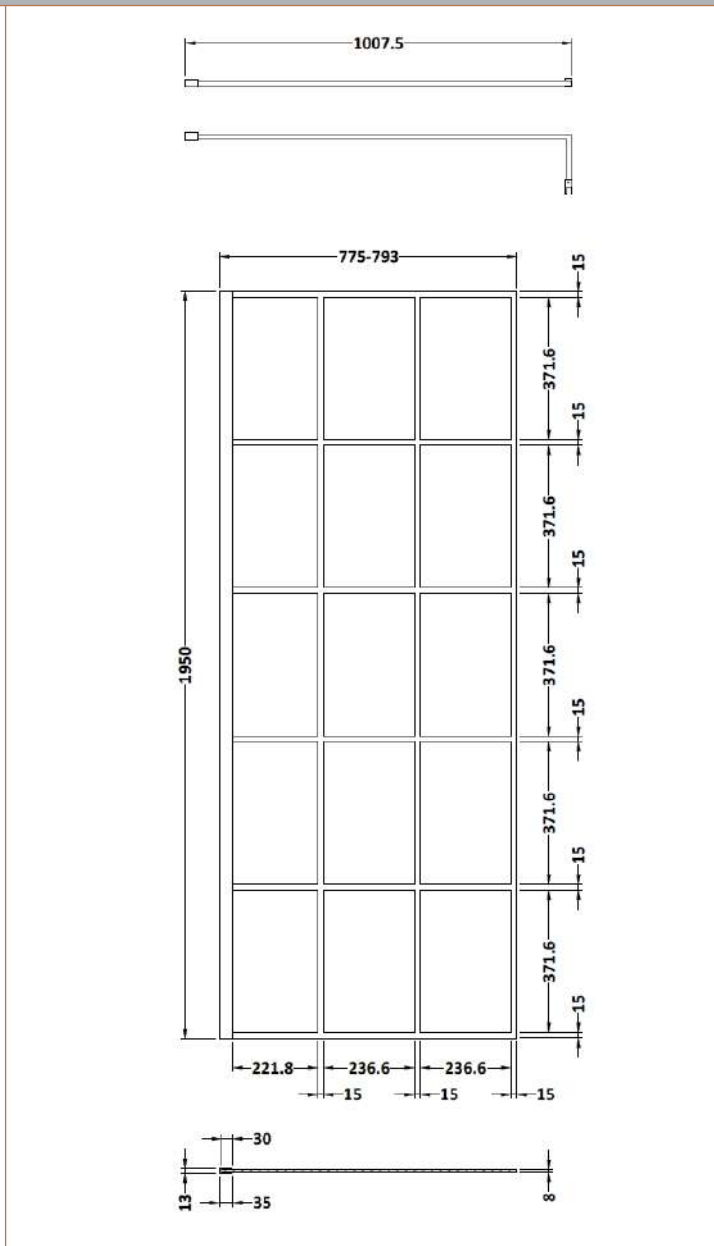

Sales Code: BFCP080

Description: Frame 800 Screen With Ceiling Posts

Packaging Details

Barcode: 5056211852193

Sales Code: WRSF080

Description: Framed Wetroom Screen 800X1950x8mm

**Product Dimensions**

Height (mm):	1950
Width (mm):	800
Depth (mm):	14
Nett Weight (kg):	35.9

**Packaging Dimensions**

Height (mm):	65
Width (mm):	850
Length (mm):	2010
Gross Weight (kg):	35.9

**Packaging Data**

Box Colour:	Brown Cardboard Box - Printed
Box Qty:	1
Label Size:	x
Label Colour:	Not Applicable
Label Qty:	0

### Product Dimensions

Height (mm):	3000
Width (mm):	34
Depth (mm):	34
Nett Weight (kg):	3

### Packaging Dimensions

Height (mm):	2030
Width (mm):	100
Length (mm):	70
Gross Weight (kg):	3