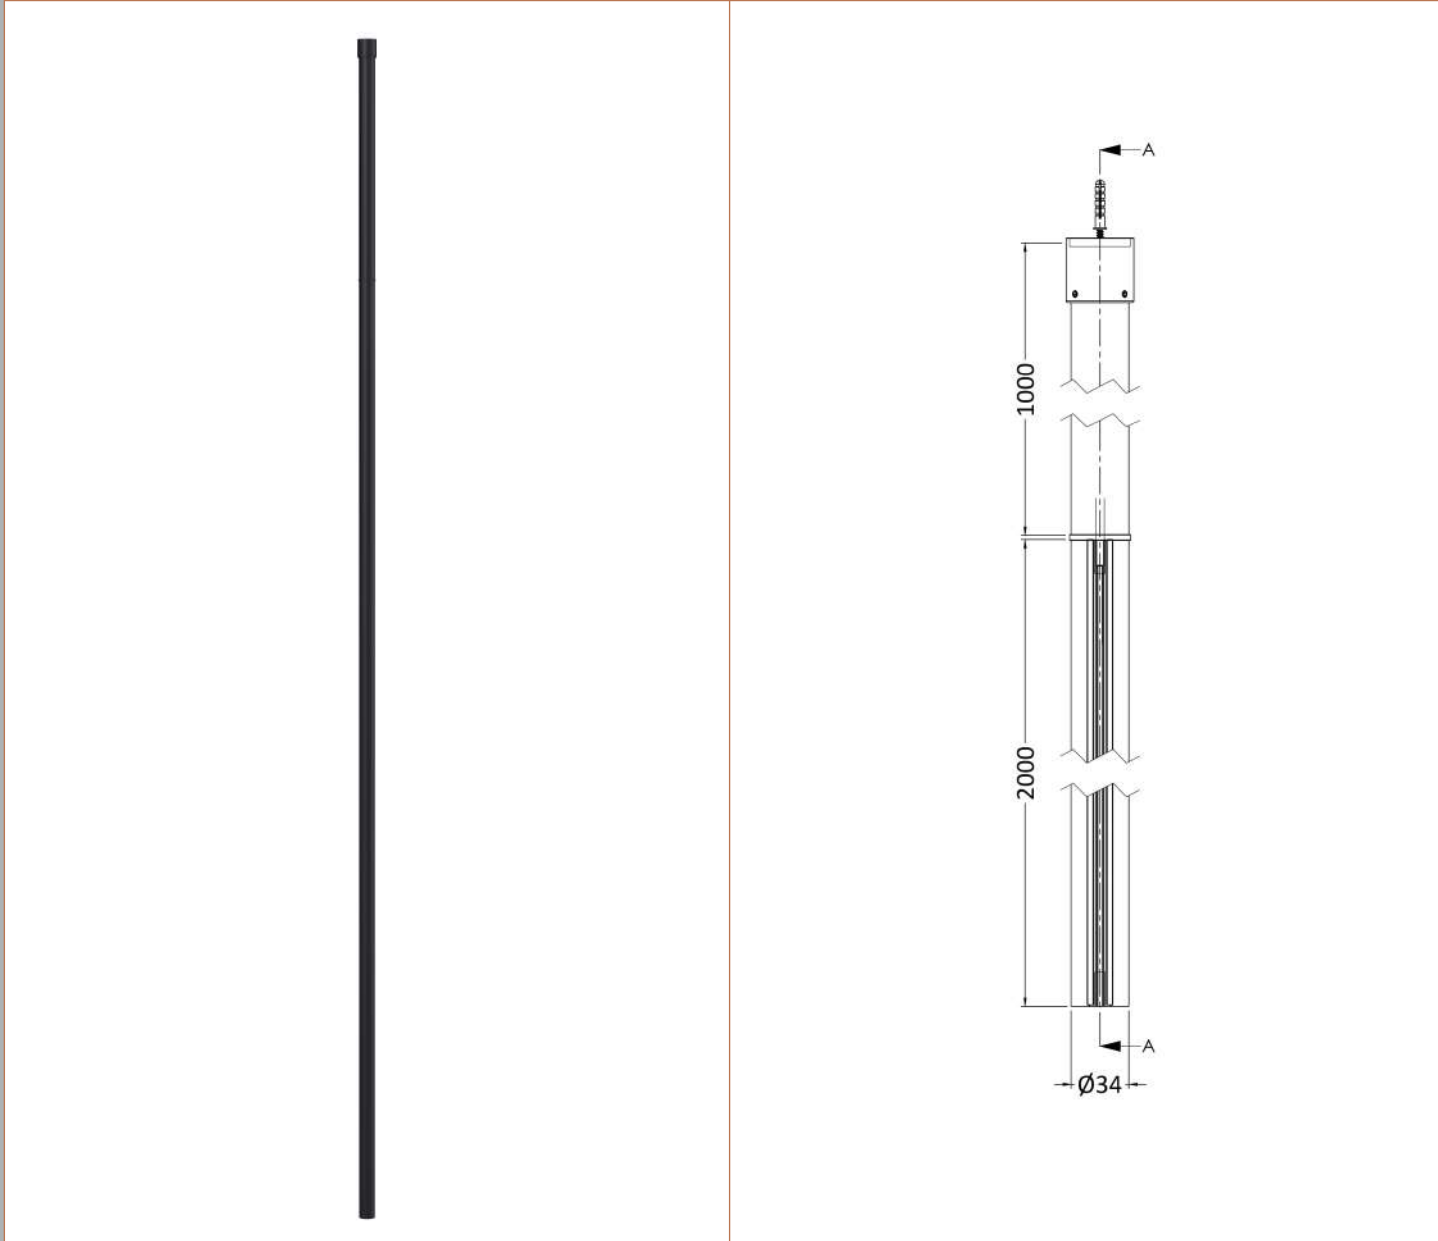

Sales Code: BFCP080

Description: Frame 800 Screen With Ceiling Posts

Packaging Details

Barcode: 5056211852193

Sales Code: WRSF080

Description: Framed Wetroom Screen 800X1950x8mm

**Product Dimensions**

Height (mm):	1950
Width (mm):	800
Depth (mm):	14
Nett Weight (kg):	35.9

**Packaging Dimensions**

Height (mm):	65
Width (mm):	850
Length (mm):	2010
Gross Weight (kg):	35.9

**Packaging Data**

Box Colour:	Brown Cardboard Box - Printed
Box Qty:	1
Label Size:	x
Label Colour:	Not Applicable
Label Qty:	0

**Outer Box Dimensions (If Applicable)**

Height (mm):	
Width (mm):	
Depth (mm):	
Length (mm):	
Gross Weight (kg):	
Barcode:	5056211806905

**Product Details**

Country of Origin:	China
Fitting Instruction:	No
CE & UKCA:	Yes
Profile Material:	Aluminium
Profile Finish:	Matt Black
Adjustments (mm):	775mm - 793mm
Entry Width (mm):	N/A
Swing In Dim (mm):	N/A
Swing Out Dim (mm):	N/A
Radius (mm):	Not Applicable
Glass Thickness (mm):	8
Easy Fit:	No
Easy Clean:	Yes
Handle Style:	Not Applicable
Handle Material:	Not Applicable
Enclosure Design:	Frameless
Wheel Type:	Not Applicable
Support Bar Included:	Support Bar Included
Extras:	None

### Product Dimensions

Height (mm):	3000
Width (mm):	34
Depth (mm):	34
Nett Weight (kg):	3