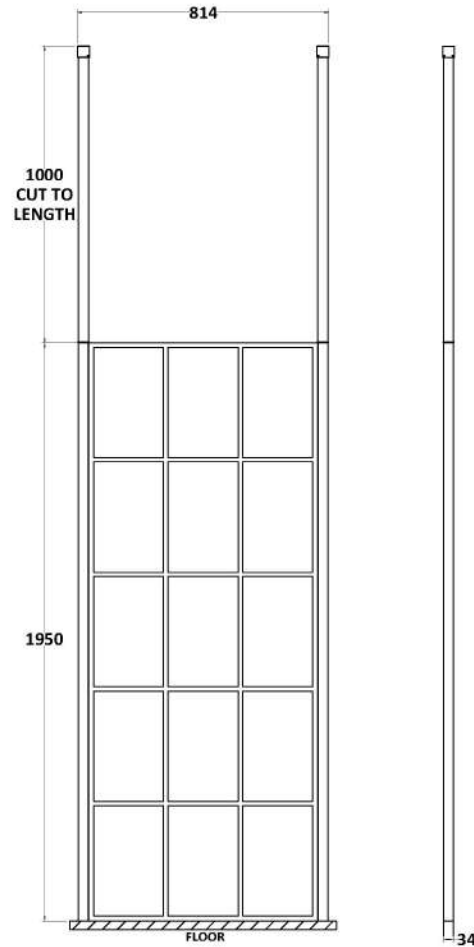

Sales Code: BFCP080

Description: Frame 800 Screen With Ceiling Posts

Packaging Details

Barcode: 5056211852193

Sales Code: WRSF080

Description: Framed Wetroom Screen 800X1950x8mm

**Product Dimensions**

Height (mm):	1950
Width (mm):	800
Depth (mm):	14
Nett Weight (kg):	35.9

**Packaging Dimensions**

Height (mm):	65
Width (mm):	850
Length (mm):	2010
Gross Weight (kg):	35.9

**Packaging Data**

Box Colour:	Brown Cardboard Box - Printed
Box Qty:	1
Label Size:	x
Label Colour:	Not Applicable
Label Qty:	0

### Product Dimensions

Height (mm):	3000
Width (mm):	34
Depth (mm):	34
Nett Weight (kg):	3

### Packaging Dimensions

Height (mm):	2030
Width (mm):	100
Length (mm):	70
Gross Weight (kg):	3