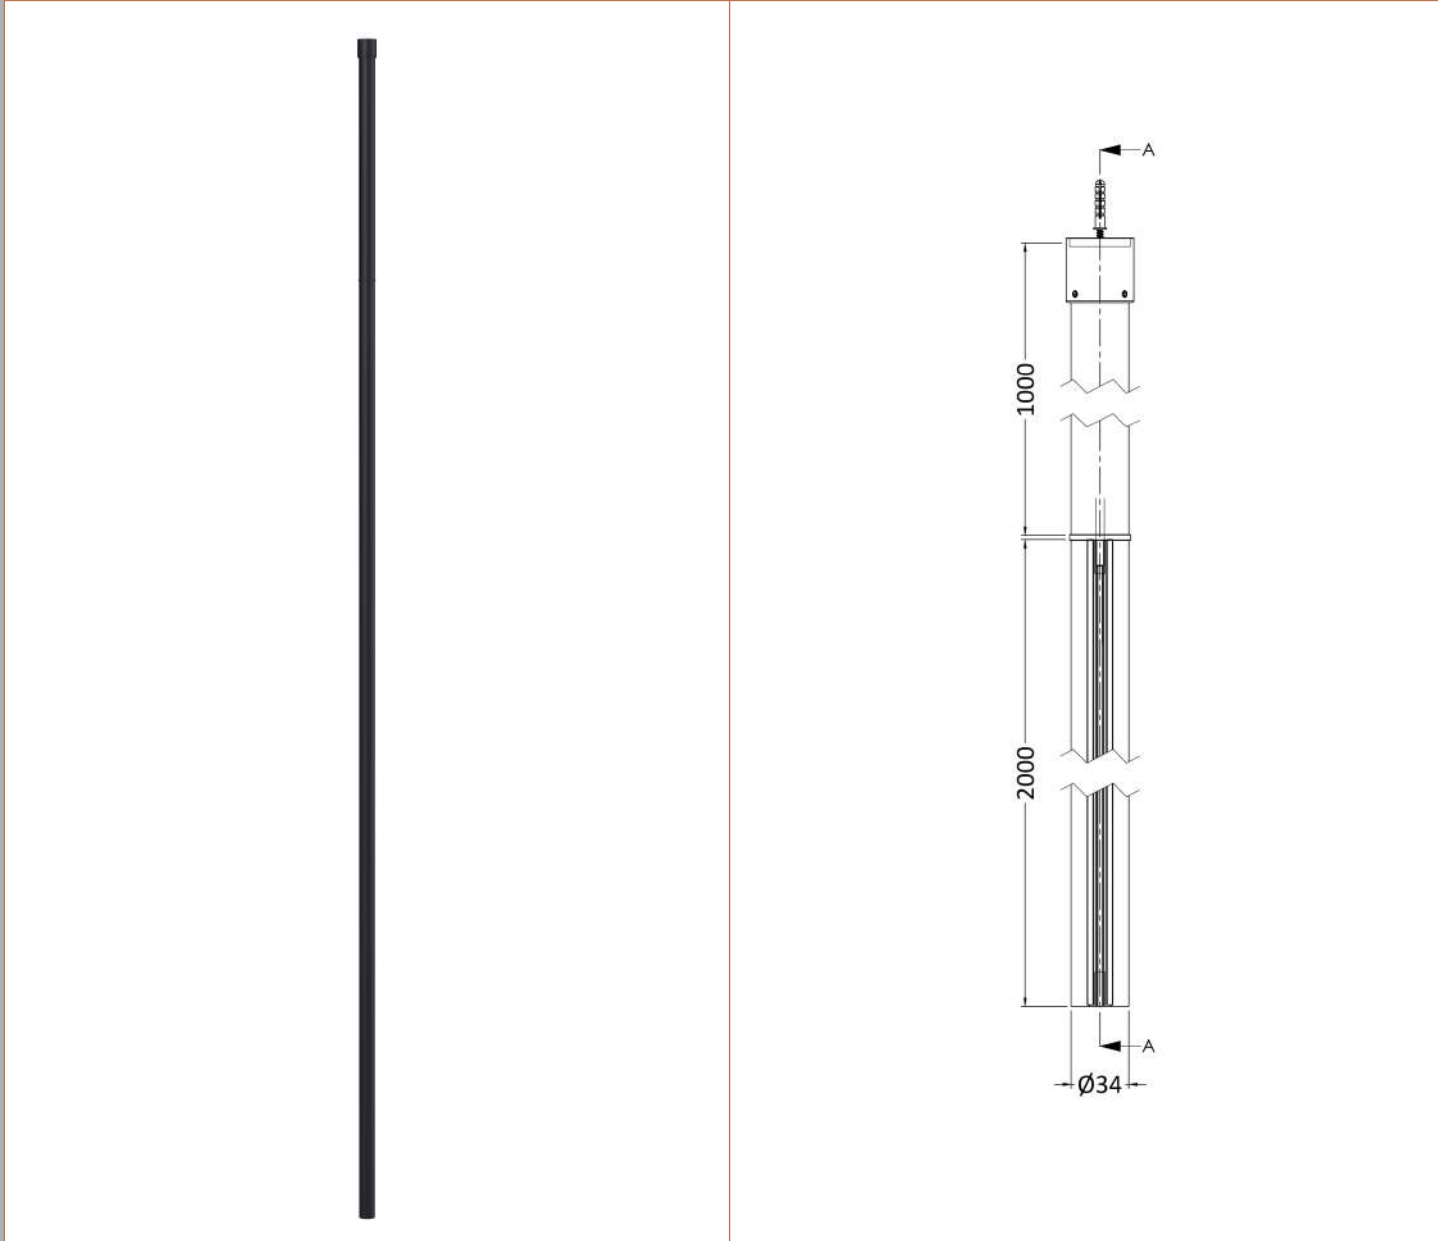

Sales Code: BFCP090

Description: Frame 900 Screen With Ceiling Posts

Packaging Details

Barcode: 5056211852209

Sales Code: WRSF090

Description: Framed Wetroom Screen 900X1950x8mm

Product Dimensions

| | |
|-------------------|------|
| Height (mm): | 1950 |
| Width (mm): | 900 |
| Depth (mm): | 14 |
| Nett Weight (kg): | 40.3 |

Outer Box Dimensions (If Applicable)

| | |
|--------------------|---------------|
| Height (mm): | |
| Width (mm): | |
| Depth (mm): | |
| Length (mm): | |
| Gross Weight (kg): | |
| Barcode: | 5056211806912 |

Product Details

| | |
|-----------------------|----------------------|
| Country of Origin: | China |
| Fitting Instruction: | No |
| CE & UKCA: | Yes |
| Profile Material: | Aluminium |
| Profile Finish: | Matt Black |
| Adjustments (mm): | 875mm - 893mm |
| Entry Width (mm): | N/A |
| Swing In Dim (mm): | N/A |
| Swing Out Dim (mm): | N/A |
| Radius (mm): | Not Applicable |
| Glass Thickness (mm): | 8 |
| Easy Fit: | No |
| Easy Clean: | Yes |
| Handle Style: | Not Applicable |
| Handle Material: | Not Applicable |
| Enclosure Design: | Frameless |
| Wheel Type: | Not Applicable |
| Support Bar Included: | Support Bar Included |
| Extras: | None |

Sales Code: WRSF006

Description: 2/1M Wetroom Screen Ceiling Post Black

Product Dimensions

| | |
|-------------------|------|
| Height (mm): | 3000 |
| Width (mm): | 34 |
| Depth (mm): | 34 |
| Nett Weight (kg): | 3 |