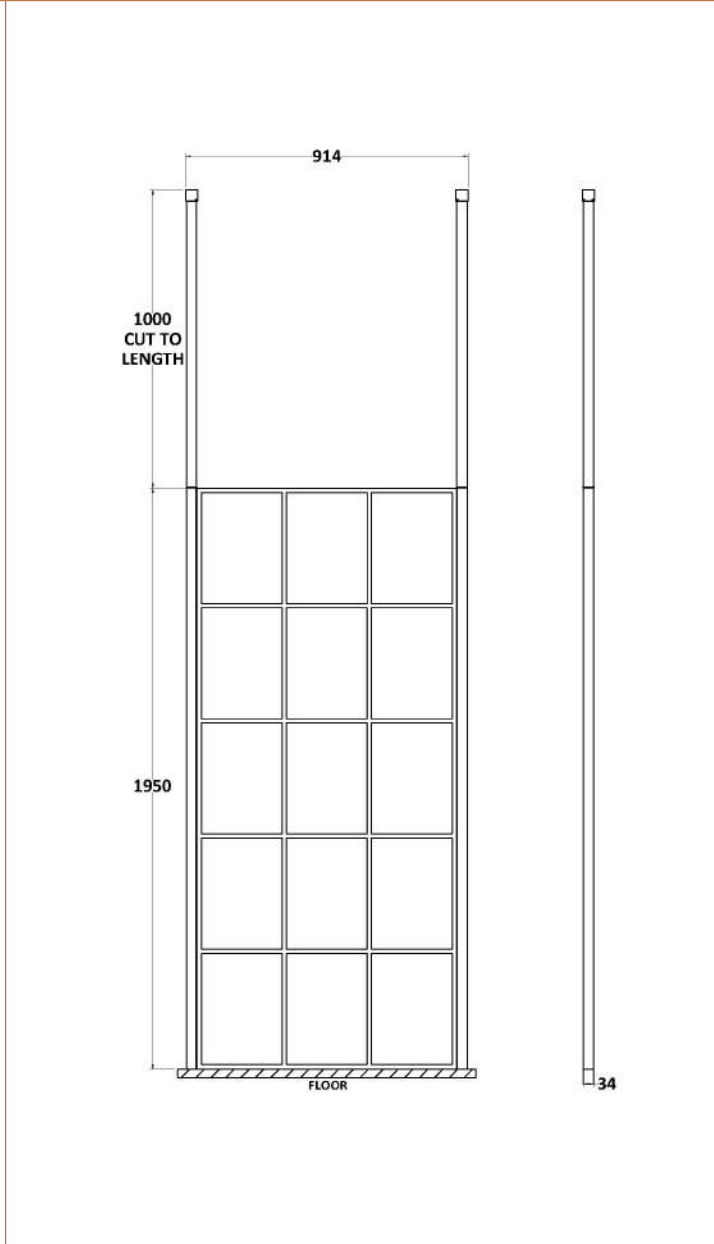

Sales Code: BFCP090

Description: Frame 900 Screen With Ceiling Posts

Packaging Details

Barcode: 5056211852209

Sales Code: WRSF090

Description: Framed Wetroom Screen 900X1950x8mm

Product Dimensions

| | |
|-------------------|------|
| Height (mm): | 1950 |
| Width (mm): | 900 |
| Depth (mm): | 14 |
| Nett Weight (kg): | 40.3 |

Packaging Dimensions

| | |
|--------------------|------|
| Height (mm): | 65 |
| Width (mm): | 950 |
| Length (mm): | 2010 |
| Gross Weight (kg): | 40.3 |

Packaging Data

| | |
|---------------|-------------------------------|
| Box Colour: | Brown Cardboard Box - Printed |
| Box Qty: | 1 |
| Label Size: | x |
| Label Colour: | Not Applicable |
| Label Qty: | 0 |

Outer Box Dimensions (If Applicable)

| | |
|--------------------|---------------|
| Height (mm): | |
| Width (mm): | |
| Depth (mm): | |
| Length (mm): | |
| Gross Weight (kg): | |
| Barcode: | 5056211806912 |

Sales Code: WRSF006

Description: 2/1M Wetroom Screen Ceiling Post Black

Product Dimensions

| | |
|-------------------|------|
| Height (mm): | 3000 |
| Width (mm): | 34 |
| Depth (mm): | 34 |
| Nett Weight (kg): | 3 |