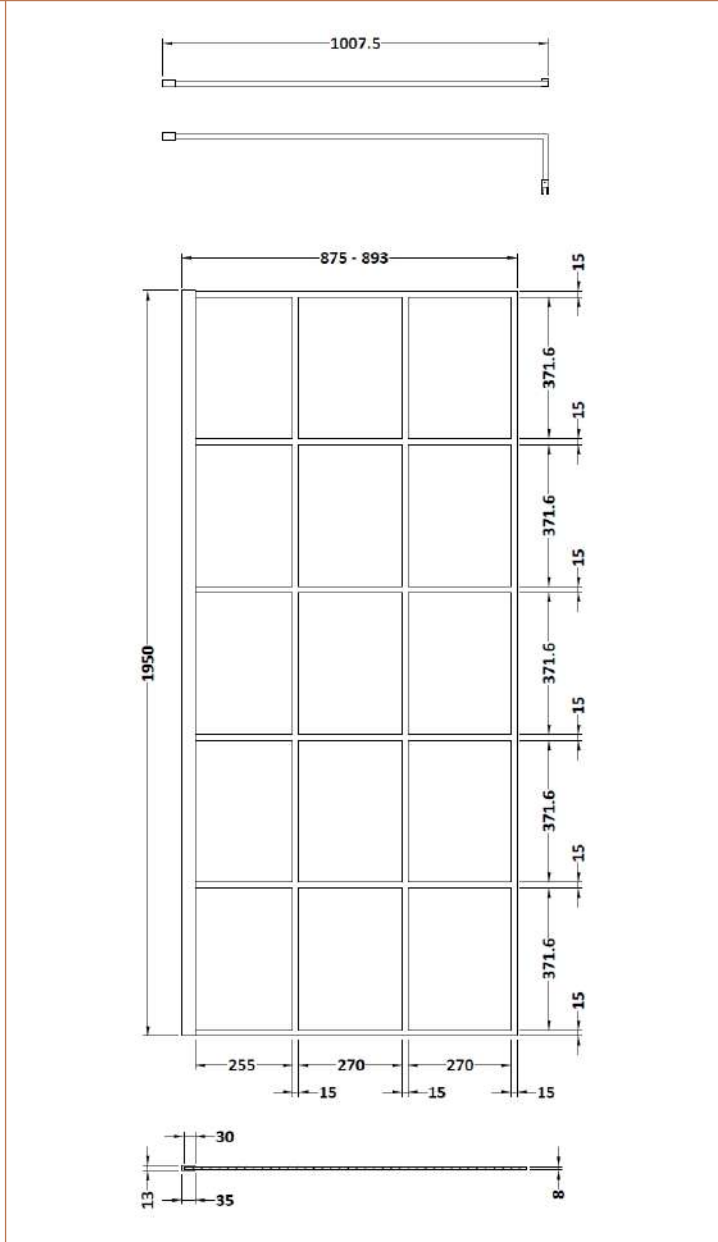

Sales Code: BFCP090

Description: Frame 900 Screen With Ceiling Posts

Packaging Details

Barcode: 5056211852209

Sales Code: WRSF090

Description: Framed Wetroom Screen 900X1950x8mm

Product Dimensions

| | |
|-------------------|------|
| Height (mm): | 1950 |
| Width (mm): | 900 |
| Depth (mm): | 14 |
| Nett Weight (kg): | 40.3 |

Packaging Dimensions

| | |
|--------------------|------|
| Height (mm): | 65 |
| Width (mm): | 950 |
| Length (mm): | 2010 |
| Gross Weight (kg): | 40.3 |

Packaging Data

| | |
|---------------|-------------------------------|
| Box Colour: | Brown Cardboard Box - Printed |
| Box Qty: | 1 |
| Label Size: | x |
| Label Colour: | Not Applicable |
| Label Qty: | 0 |

Outer Box Dimensions (If Applicable)

| | |
|--------------------|---------------|
| Height (mm): | |
| Width (mm): | |
| Depth (mm): | |
| Length (mm): | |
| Gross Weight (kg): | |
| Barcode: | 5056211806912 |

Outer Box Dimensions (If Applicable)

| | |
|--------------------|---------------|
| Height (mm): | |
| Width (mm): | |
| Depth (mm): | |
| Length (mm): | |
| Gross Weight (kg): | |
| Barcode: | 5056211850601 |