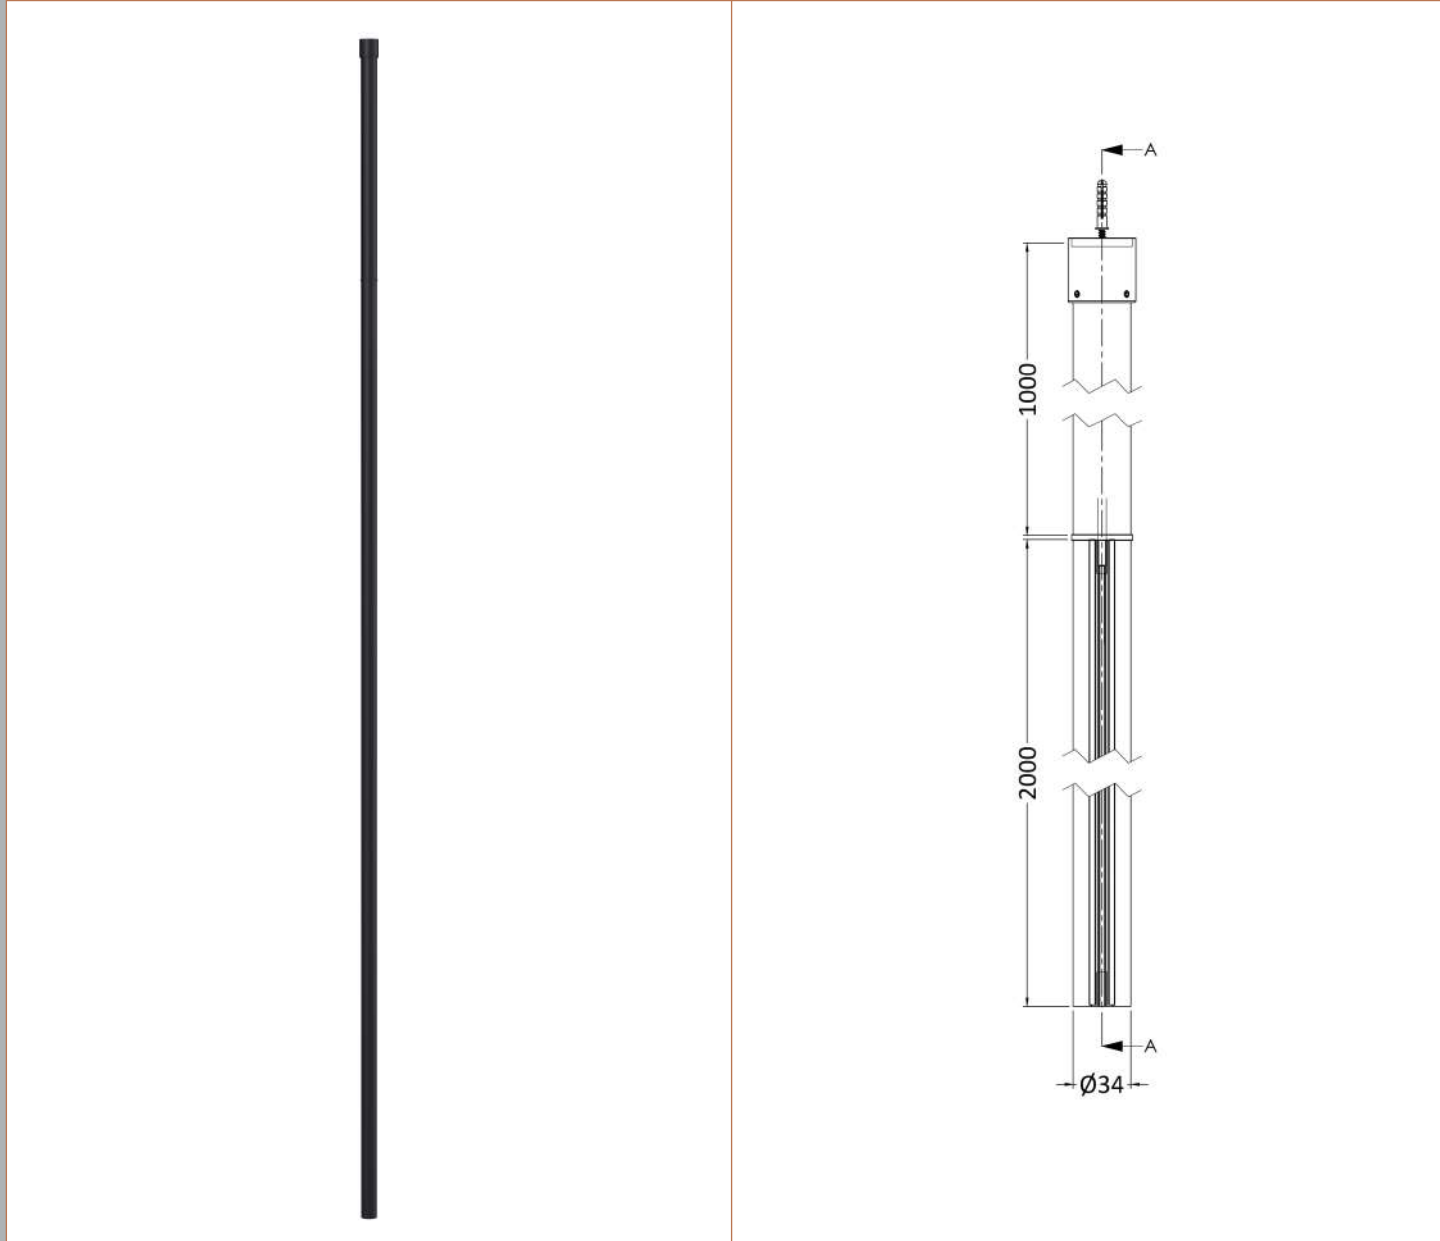

Sales Code: BFCP10

Description: Frame 1000 Screen With Ceiling Posts

Packaging Details

Barcode: 5056211852216

Sales Code: WRSF10

Description: Framed Wetroom Screen 1000X1950x8mm

Product Dimensions

Height (mm):	1950
Width (mm):	1000
Depth (mm):	14
Nett Weight (kg):	44.8

Outer Box Dimensions (If Applicable)

Height (mm):	
Width (mm):	
Depth (mm):	
Length (mm):	
Gross Weight (kg):	
Barcode:	5056211806929

Product Details

Country of Origin:	China
Fitting Instruction:	No
CE & UKCA:	Yes
Profile Material:	Aluminium
Profile Finish:	Matt Black
Adjustments (mm):	975mm - 993mm
Entry Width (mm):	N/A
Swing In Dim (mm):	N/A
Swing Out Dim (mm):	N/A
Radius (mm):	Not Applicable
Glass Thickness (mm):	8
Easy Fit:	No
Easy Clean:	Yes
Handle Style:	Not Applicable
Handle Material:	Not Applicable
Enclosure Design:	Frameless
Wheel Type:	Not Applicable
Support Bar Included:	Support Bar Included
Extras:	None

Sales Code: WRSF006

Description: 2/1M Wetroom Screen Ceiling Post Black

Product Dimensions

Height (mm):	3000
Width (mm):	34
Depth (mm):	34
Nett Weight (kg):	3

Packaging Dimensions

Height (mm):	2030
Width (mm):	100
Length (mm):	70
Gross Weight (kg):	3

Product Details

Country of Origin:	China
Fitting Instruction:	No
CE & UKCA:	N/A
Profile Material:	Aluminium
Profile Finish:	Matt Black
Adjustments (mm):	N/A
Entry Width (mm):	N/A
Swing In Dim (mm):	N/A
Swing Out Dim (mm):	N/A
Radius (mm):	Not Applicable
Glass Thickness (mm):	
Easy Fit:	Not Applicable
Easy Clean:	Not Applicable
Handle Style:	Not Applicable
Handle Material:	Not Applicable
Enclosure Design:	Not Applicable
Wheel Type:	Not Applicable
Support Bar Included:	Support Bar Not Included
Extras:	None