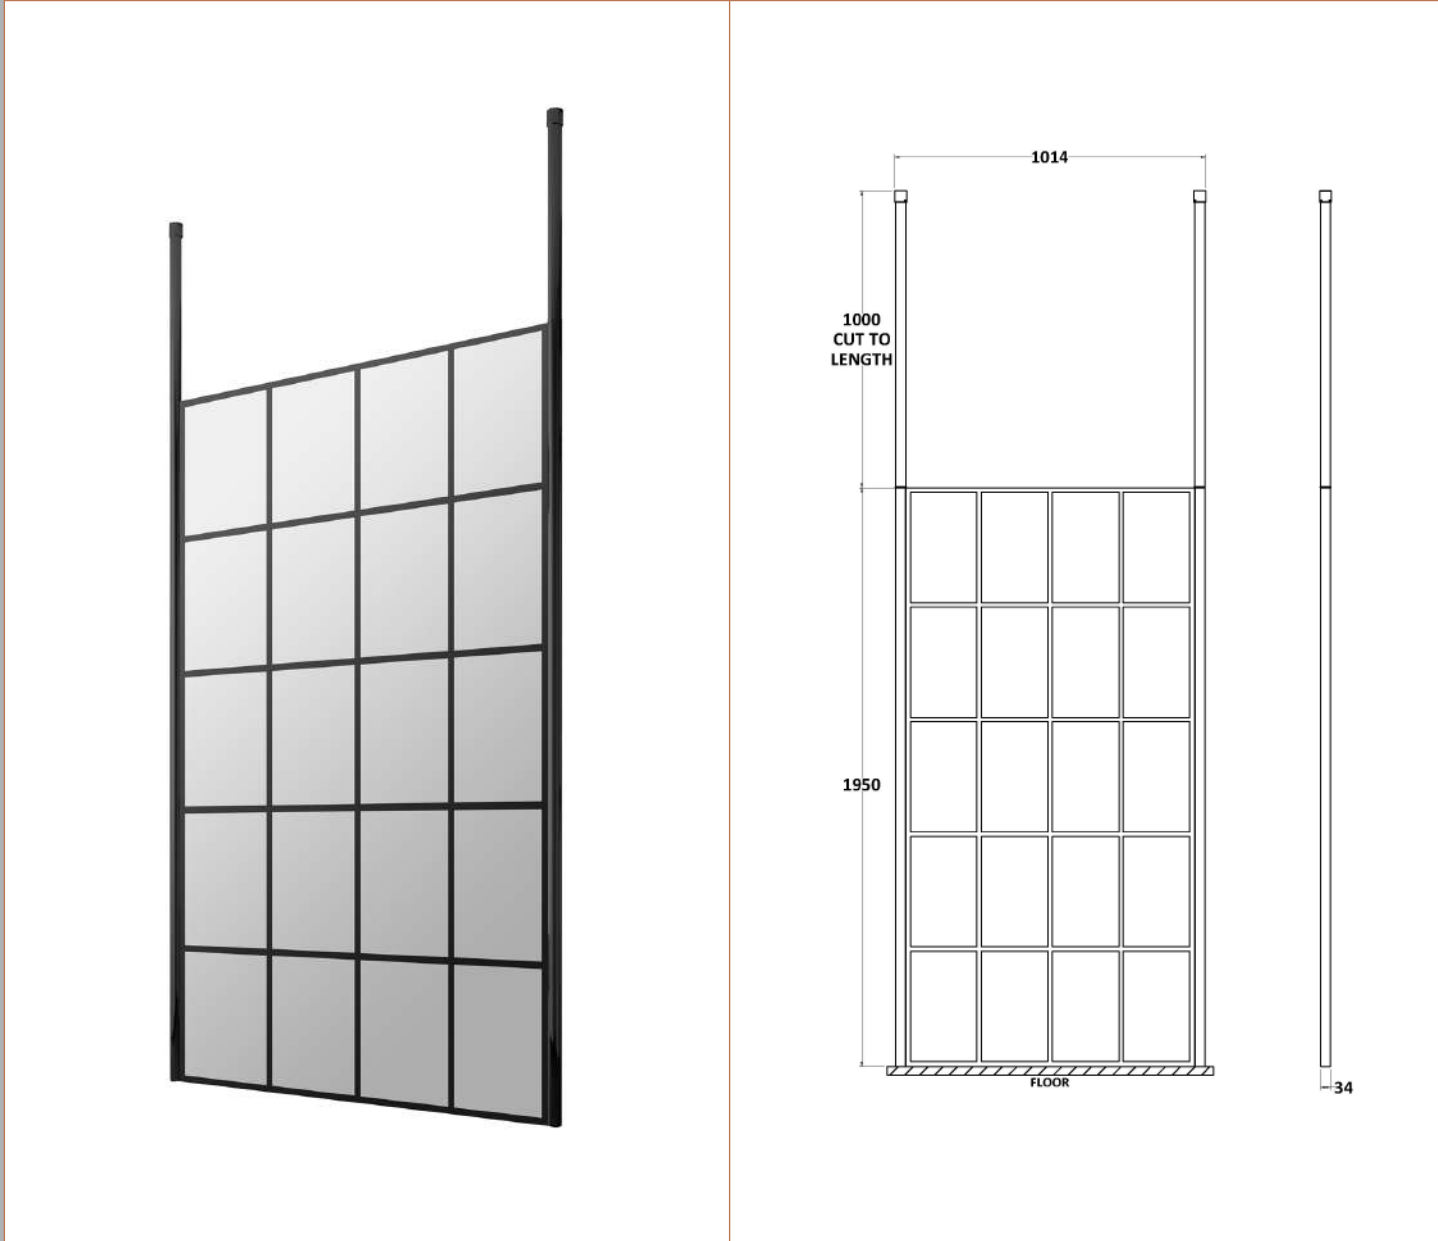

Sales Code: BFCP10

Description: Frame 1000 Screen With Ceiling Posts

Packaging Details

Barcode: 5056211852216

Sales Code: WRSF10

Description: Framed Wetroom Screen 1000X1950x8mm

Product Dimensions

Height (mm):	1950
Width (mm):	1000
Depth (mm):	14
Nett Weight (kg):	44.8

Packaging Dimensions

Height (mm):	65
Width (mm):	1045
Length (mm):	2010
Gross Weight (kg):	44.8

Packaging Data

Box Colour:	Brown Cardboard Box - Printed
Box Qty:	1
Label Size:	x
Label Colour:	Not Applicable
Label Qty:	0

Outer Box Dimensions (If Applicable)

Height (mm):	
Width (mm):	
Depth (mm):	
Length (mm):	
Gross Weight (kg):	
Barcode:	5056211806929

Product Details

Country of Origin:	China
Fitting Instruction:	No
CE & UKCA:	Yes
Profile Material:	Aluminium
Profile Finish:	Matt Black
Adjustments (mm):	975mm - 993mm
Entry Width (mm):	N/A
Swing In Dim (mm):	N/A
Swing Out Dim (mm):	N/A
Radius (mm):	Not Applicable
Glass Thickness (mm):	8
Easy Fit:	No
Easy Clean:	Yes
Handle Style:	Not Applicable
Handle Material:	Not Applicable
Enclosure Design:	Frameless
Wheel Type:	Not Applicable
Support Bar Included:	Support Bar Included
Extras:	None

Sales Code: WRSF006

Description: 2/1M Wetroom Screen Ceiling Post Black

Product Dimensions

Height (mm):	3000
Width (mm):	34
Depth (mm):	34
Nett Weight (kg):	3

Packaging Dimensions

Height (mm):	2030
Width (mm):	100
Length (mm):	70
Gross Weight (kg):	3