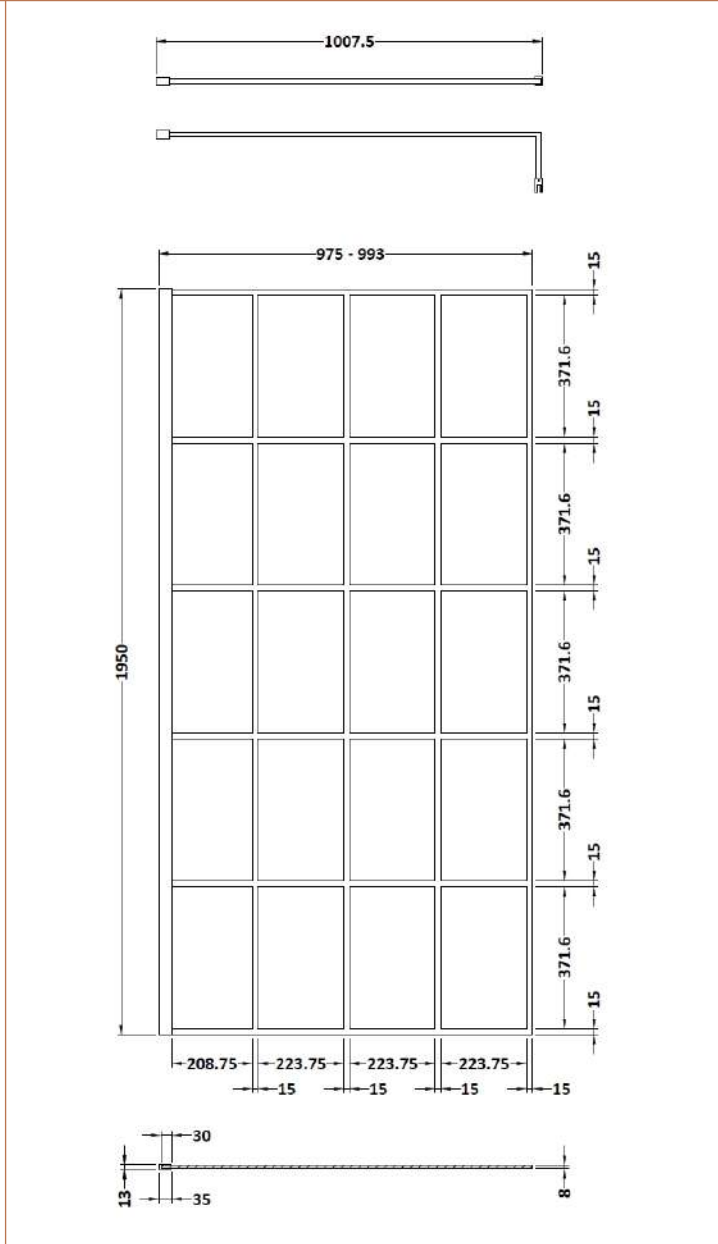

Sales Code: BFCP10

Description: Frame 1000 Screen With Ceiling Posts

Packaging Details

Barcode: 5056211852216

Sales Code: WRSF10

Description: Framed Wetroom Screen 1000X1950x8mm

Product Dimensions

Height (mm):	1950
Width (mm):	1000
Depth (mm):	14
Nett Weight (kg):	44.8

Packaging Dimensions

Height (mm):	65
Width (mm):	1045
Length (mm):	2010
Gross Weight (kg):	44.8

Packaging Data

Box Colour:	Brown Cardboard Box - Printed
Box Qty:	1
Label Size:	x
Label Colour:	Not Applicable
Label Qty:	0

Outer Box Dimensions (If Applicable)

Height (mm):	
Width (mm):	
Depth (mm):	
Length (mm):	
Gross Weight (kg):	
Barcode:	5056211806929

Product Details

Country of Origin:	China
Fitting Instruction:	No
CE & UKCA:	Yes
Profile Material:	Aluminium
Profile Finish:	Matt Black
Adjustments (mm):	975mm - 993mm
Entry Width (mm):	N/A
Swing In Dim (mm):	N/A
Swing Out Dim (mm):	N/A
Radius (mm):	Not Applicable
Glass Thickness (mm):	8
Easy Fit:	No
Easy Clean:	Yes
Handle Style:	Not Applicable
Handle Material:	Not Applicable
Enclosure Design:	Frameless
Wheel Type:	Not Applicable
Support Bar Included:	Support Bar Included
Extras:	None

Sales Code: WRSF006

Description: 2/1M Wetroom Screen Ceiling Post Black

Product Dimensions

Height (mm):	3000
Width (mm):	34
Depth (mm):	34
Nett Weight (kg):	3

Packaging Dimensions

Height (mm):	2030
Width (mm):	100
Length (mm):	70
Gross Weight (kg):	3