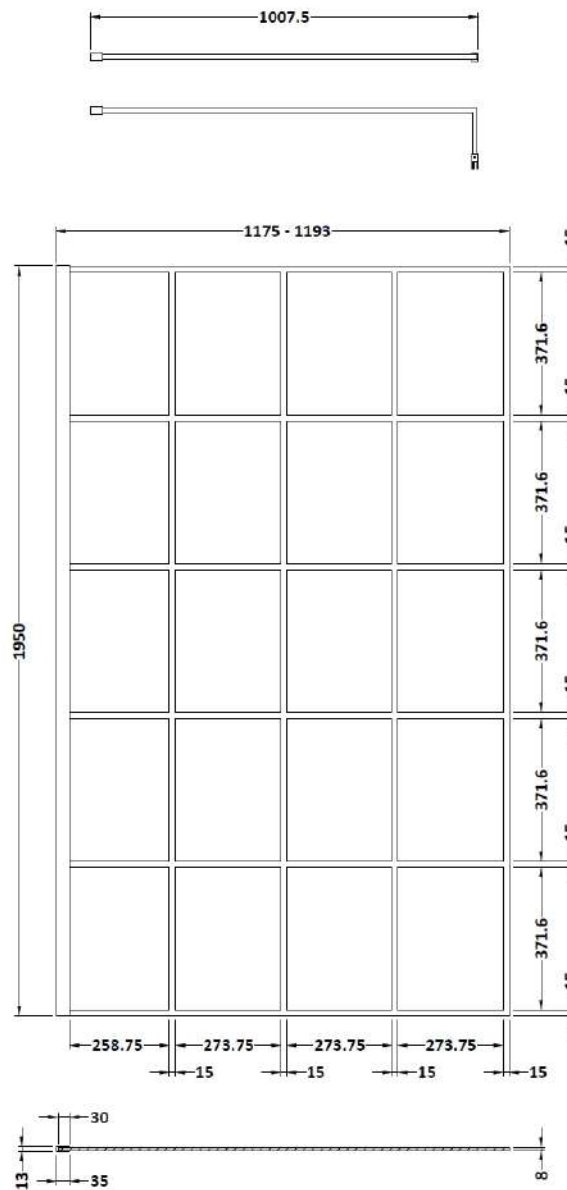

Sales Code: BFCP12

Description: Frame 1200 Screen With Ceiling Posts

Packaging Details

Barcode: 5056211852230

Sales Code: WRSF12

Description: Framed Wetroom Screen 1200X1950x8mm

Product Dimensions

| | |
|-------------------|------|
| Height (mm): | 1950 |
| Width (mm): | 1200 |
| Depth (mm): | 14 |
| Nett Weight (kg): | 53.2 |

Packaging Dimensions

| | |
|--------------------|------|
| Height (mm): | 65 |
| Width (mm): | 1250 |
| Length (mm): | 2010 |
| Gross Weight (kg): | 53.2 |

Packaging Data

| | |
|---------------|-------------------------------|
| Box Colour: | Brown Cardboard Box - Printed |
| Box Qty: | 1 |
| Label Size: | x |
| Label Colour: | Not Applicable |
| Label Qty: | 0 |

Outer Box Dimensions (If Applicable)

| | |
|--------------------|---------------|
| Height (mm): | |
| Width (mm): | |
| Depth (mm): | |
| Length (mm): | |
| Gross Weight (kg): | |
| Barcode: | 5056211806943 |

Packaging Dimensions

| | |
|--------------------|------|
| Height (mm): | 2030 |
| Width (mm): | 100 |
| Length (mm): | 70 |
| Gross Weight (kg): | 3 |

Packaging Data

| | |
|---------------|-------------------------------|
| Box Colour: | Brown Cardboard Box - Printed |
| Box Qty: | 1 |
| Label Size: | 100 x 50 |
| Label Colour: | White Label |
| Label Qty: | 1 |