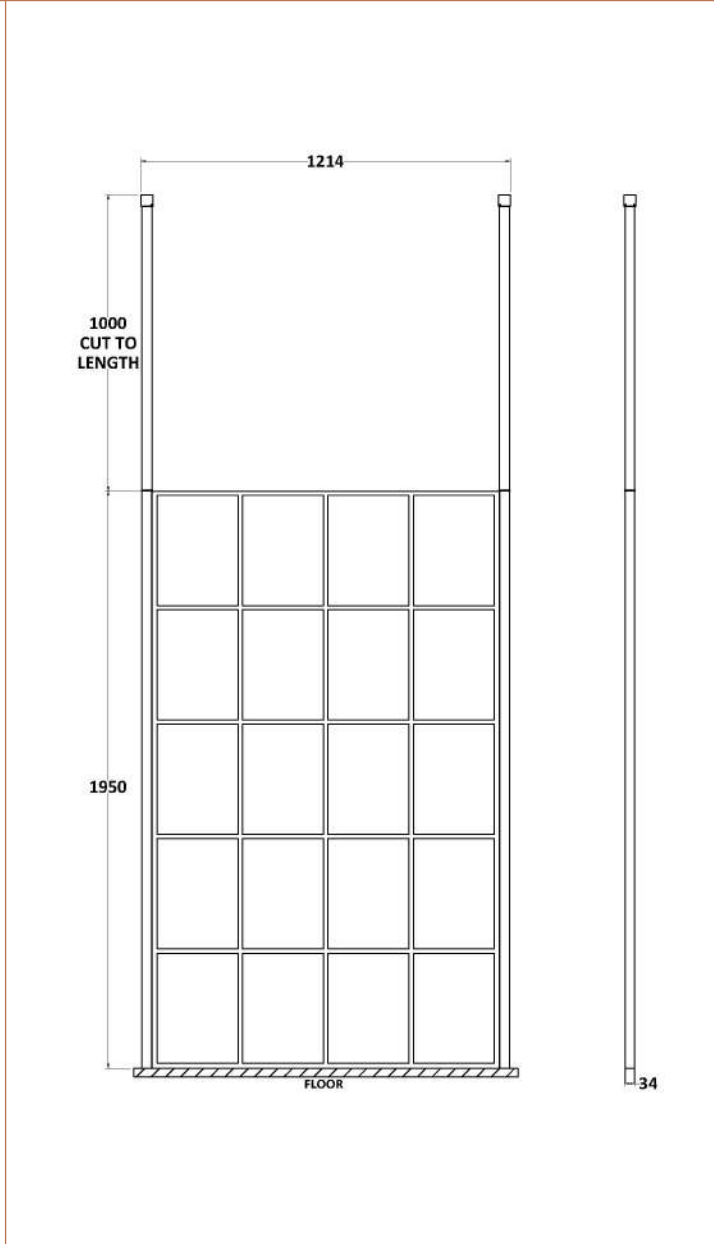

Sales Code: BFCP12

Description: Frame 1200 Screen With Ceiling Posts

Packaging Details

Barcode: 5056211852230

Sales Code: WRSF12

Description: Framed Wetroom Screen 1200X1950x8mm

Product Dimensions

| | |
|-------------------|------|
| Height (mm): | 1950 |
| Width (mm): | 1200 |
| Depth (mm): | 14 |
| Nett Weight (kg): | 53.2 |

Packaging Dimensions

| | |
|--------------------|------|
| Height (mm): | 65 |
| Width (mm): | 1250 |
| Length (mm): | 2010 |
| Gross Weight (kg): | 53.2 |

Packaging Data

| | |
|---------------|-------------------------------|
| Box Colour: | Brown Cardboard Box - Printed |
| Box Qty: | 1 |
| Label Size: | x |
| Label Colour: | Not Applicable |
| Label Qty: | 0 |

Outer Box Dimensions (If Applicable)

| | |
|--------------------|---------------|
| Height (mm): | |
| Width (mm): | |
| Depth (mm): | |
| Length (mm): | |
| Gross Weight (kg): | |
| Barcode: | 5056211806943 |

Sales Code: WRSF006

Description: 2/1M Wetroom Screen Ceiling Post Black

Product Dimensions

| | |
|-------------------|------|
| Height (mm): | 3000 |
| Width (mm): | 34 |
| Depth (mm): | 34 |
| Nett Weight (kg): | 3 |