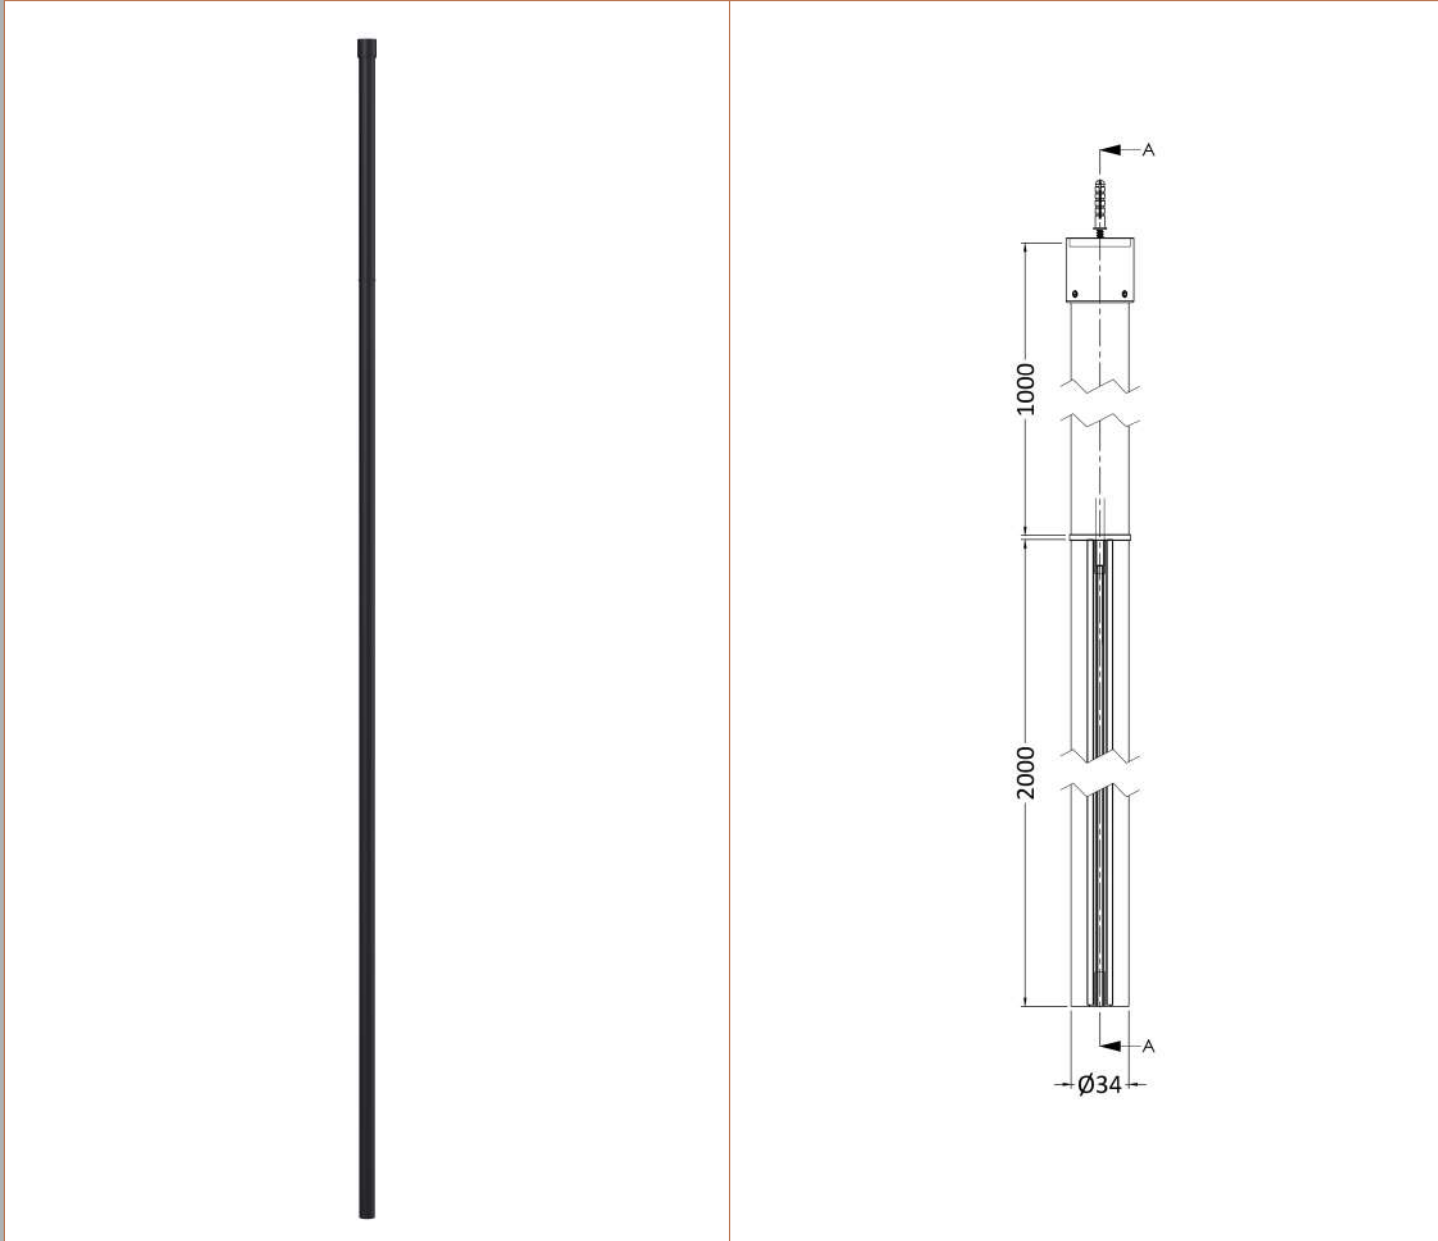

Sales Code: BFCP12

Description: Frame 1200 Screen With Ceiling Posts

Packaging Details

Barcode: 5056211852230

Sales Code: WRSF12

Description: Framed Wetroom Screen 1200X1950x8mm

Product Dimensions

| | |
|-------------------|------|
| Height (mm): | 1950 |
| Width (mm): | 1200 |
| Depth (mm): | 14 |
| Nett Weight (kg): | 53.2 |

Outer Box Dimensions (If Applicable)

| | |
|--------------------|---------------|
| Height (mm): | |
| Width (mm): | |
| Depth (mm): | |
| Length (mm): | |
| Gross Weight (kg): | |
| Barcode: | 5056211806943 |

Sales Code: WRSF006

Description: 2/1M Wetroom Screen Ceiling Post Black

Product Dimensions

| | |
|-------------------|------|
| Height (mm): | 3000 |
| Width (mm): | 34 |
| Depth (mm): | 34 |
| Nett Weight (kg): | 3 |