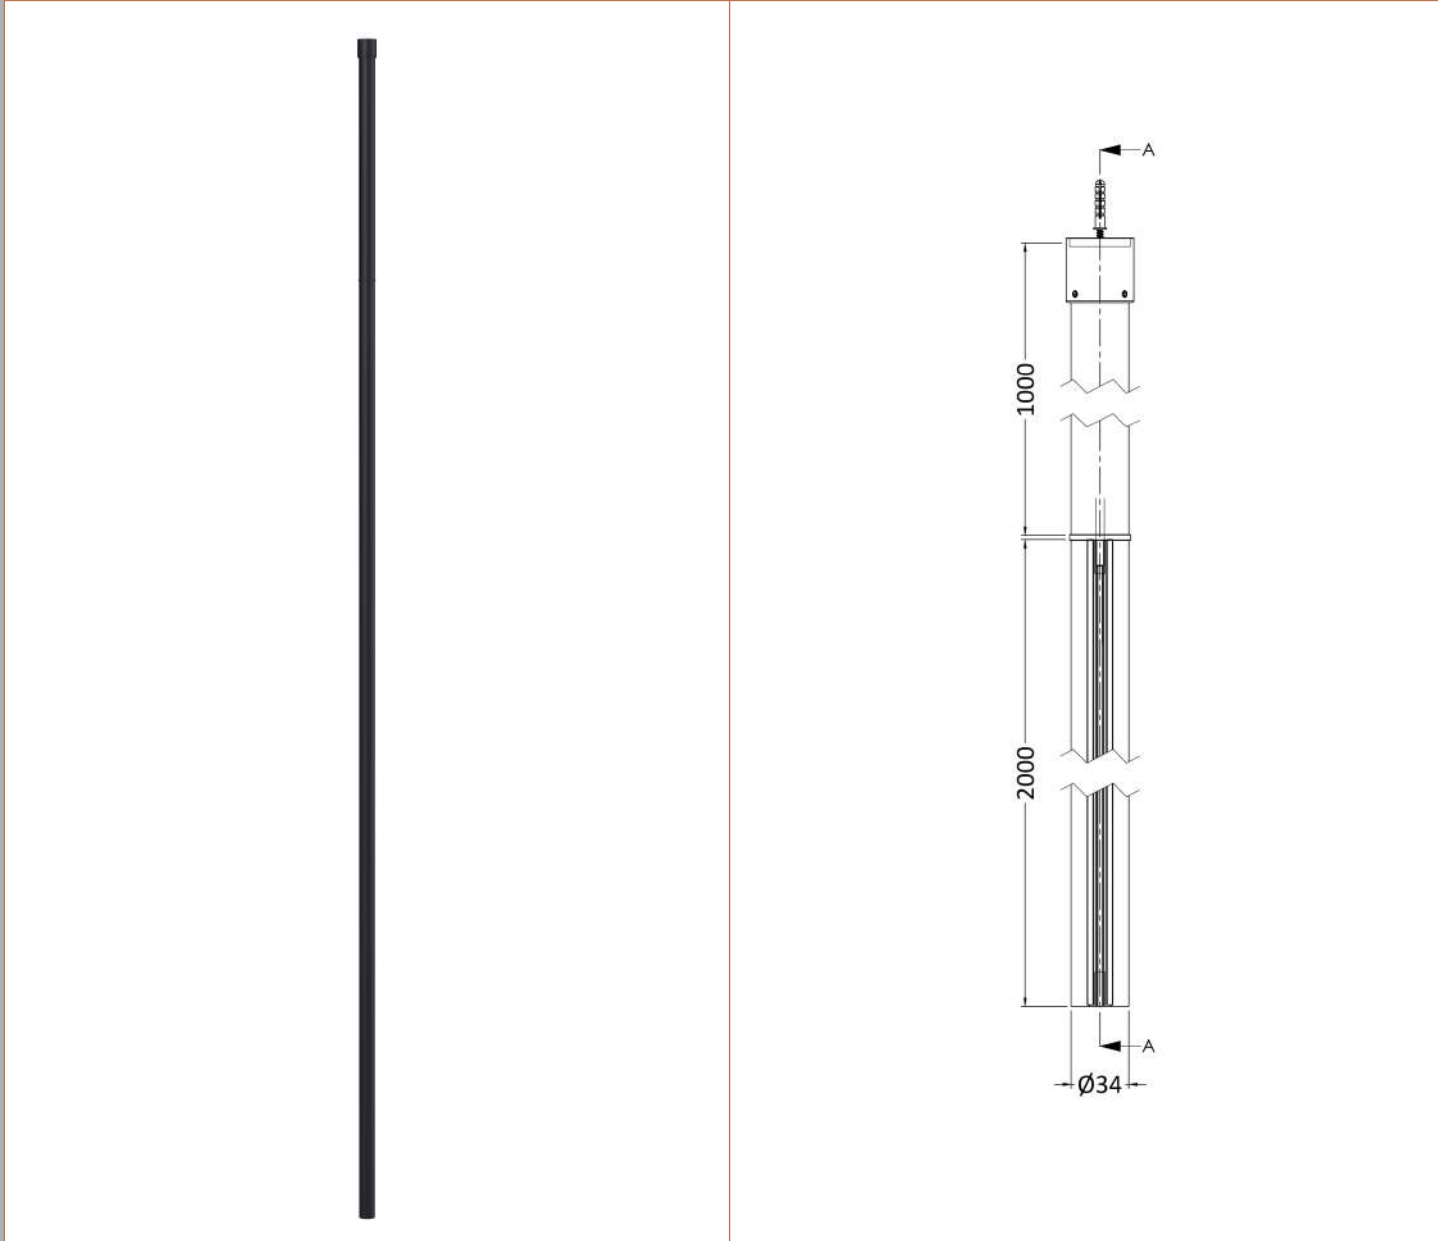

Sales Code: BFCP14

Description: Frame 1400 Screen With Ceiling Posts

Packaging Details

Barcode: 5056211852247

Sales Code: WRSF14

Description: Framed Wetroom Screen 1400X1950x8mm

Product Dimensions

Height (mm):	1950
Width (mm):	1400
Depth (mm):	14
Nett Weight (kg):	62.7

Outer Box Dimensions (If Applicable)

Height (mm):	
Width (mm):	
Depth (mm):	
Length (mm):	
Gross Weight (kg):	
Barcode:	5056211806950

Product Details

Country of Origin:	China
Fitting Instruction:	No
CE & UKCA:	Yes
Profile Material:	Aluminium
Profile Finish:	Matt Black
Adjustments (mm):	1375mm - 1393mm
Entry Width (mm):	N/A
Swing In Dim (mm):	N/A
Swing Out Dim (mm):	N/A
Radius (mm):	Not Applicable
Glass Thickness (mm):	8
Easy Fit:	No
Easy Clean:	No
Handle Style:	Not Applicable
Handle Material:	Not Applicable
Enclosure Design:	Frameless
Wheel Type:	Not Applicable
Support Bar Included:	Support Bar Included
Extras:	None

Sales Code: WRSF006

Description: 2/1M Wetroom Screen Ceiling Post Black

Product Dimensions

Height (mm):	3000
Width (mm):	34
Depth (mm):	34
Nett Weight (kg):	3

Packaging Dimensions

Height (mm):	2030
Width (mm):	100
Length (mm):	70
Gross Weight (kg):	3

Product Details

Country of Origin:	China
Fitting Instruction:	No
CE & UKCA:	N/A
Profile Material:	Aluminium
Profile Finish:	Matt Black
Adjustments (mm):	N/A
Entry Width (mm):	N/A
Swing In Dim (mm):	N/A
Swing Out Dim (mm):	N/A
Radius (mm):	Not Applicable
Glass Thickness (mm):	
Easy Fit:	Not Applicable
Easy Clean:	Not Applicable
Handle Style:	Not Applicable
Handle Material:	Not Applicable
Enclosure Design:	Not Applicable
Wheel Type:	Not Applicable
Support Bar Included:	Support Bar Not Included
Extras:	None