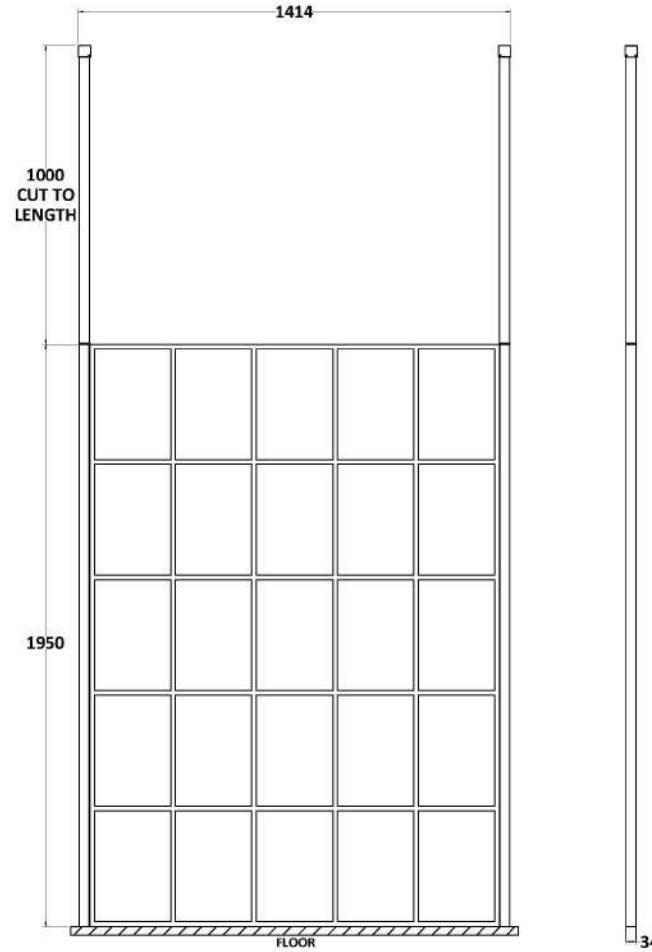

Sales Code: BFCP14

Description: Frame 1400 Screen With Ceiling Posts

Packaging Details

Barcode: 5056211852247

Sales Code: WRSF14

Description: Framed Wetroom Screen 1400X1950x8mm

Product Dimensions

Height (mm):	1950
Width (mm):	1400
Depth (mm):	14
Nett Weight (kg):	62.7

Packaging Dimensions

Height (mm):	65
Width (mm):	1450
Length (mm):	2010
Gross Weight (kg):	62.7

Packaging Data

Box Colour:	Brown Cardboard Box - Printed
Box Qty:	1
Label Size:	x
Label Colour:	Not Applicable
Label Qty:	0

Outer Box Dimensions (If Applicable)

Height (mm):	
Width (mm):	
Depth (mm):	
Length (mm):	
Gross Weight (kg):	
Barcode:	5056211806950

Product Details

Country of Origin:	China
Fitting Instruction:	No
CE & UKCA:	Yes
Profile Material:	Aluminium
Profile Finish:	Matt Black
Adjustments (mm):	1375mm - 1393mm
Entry Width (mm):	N/A
Swing In Dim (mm):	N/A
Swing Out Dim (mm):	N/A
Radius (mm):	Not Applicable
Glass Thickness (mm):	8
Easy Fit:	No
Easy Clean:	No
Handle Style:	Not Applicable
Handle Material:	Not Applicable
Enclosure Design:	Frameless
Wheel Type:	Not Applicable
Support Bar Included:	Support Bar Included
Extras:	None

Sales Code: WRSF006

Description: 2/1M Wetroom Screen Ceiling Post Black

Product Dimensions

Height (mm):	3000
Width (mm):	34
Depth (mm):	34
Nett Weight (kg):	3

Packaging Dimensions

Height (mm):	2030
Width (mm):	100
Length (mm):	70
Gross Weight (kg):	3