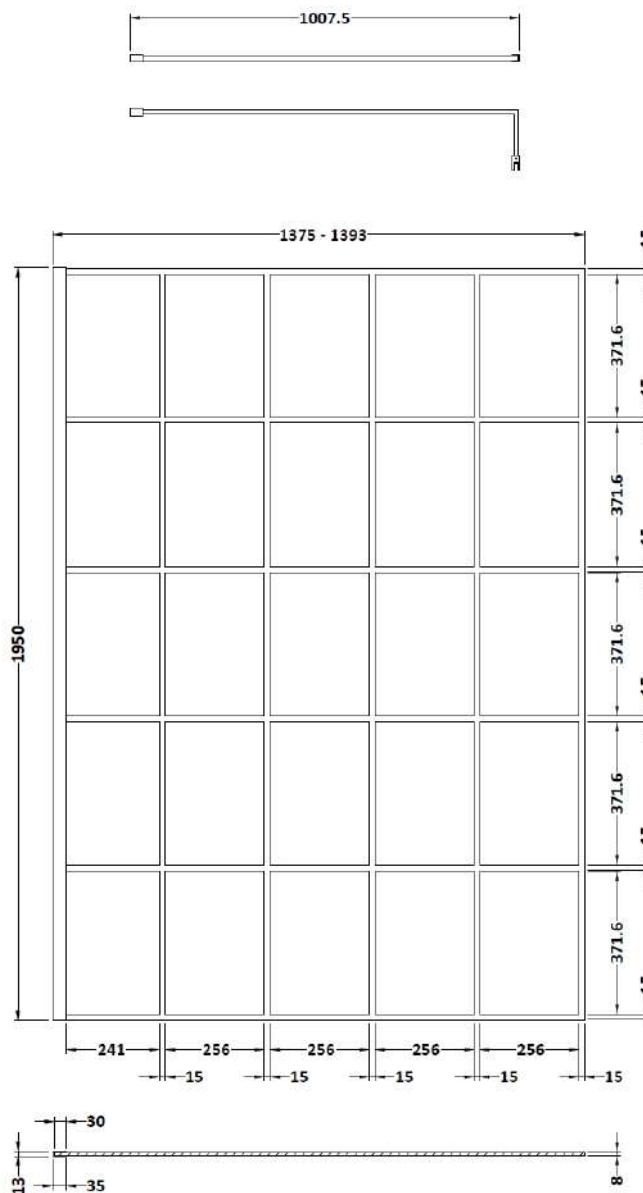

Sales Code: BFCP14

Description: Frame 1400 Screen With Ceiling Posts

Packaging Details

Barcode: 5056211852247

Sales Code: WRSF14

Description: Framed Wetroom Screen 1400X1950x8mm

Product Dimensions

Height (mm):	1950
Width (mm):	1400
Depth (mm):	14
Nett Weight (kg):	62.7

Packaging Dimensions

Height (mm):	65
Width (mm):	1450
Length (mm):	2010
Gross Weight (kg):	62.7

Packaging Data

Box Colour:	Brown Cardboard Box - Printed
Box Qty:	1
Label Size:	x
Label Colour:	Not Applicable
Label Qty:	0

Outer Box Dimensions (If Applicable)

Height (mm):	
Width (mm):	
Depth (mm):	
Length (mm):	
Gross Weight (kg):	
Barcode:	5056211806950

Product Details

Country of Origin:	China
Fitting Instruction:	No
CE & UKCA:	Yes
Profile Material:	Aluminium
Profile Finish:	Matt Black
Adjustments (mm):	1375mm - 1393mm
Entry Width (mm):	N/A
Swing In Dim (mm):	N/A
Swing Out Dim (mm):	N/A
Radius (mm):	Not Applicable
Glass Thickness (mm):	8
Easy Fit:	No
Easy Clean:	No
Handle Style:	Not Applicable
Handle Material:	Not Applicable
Enclosure Design:	Frameless
Wheel Type:	Not Applicable
Support Bar Included:	Support Bar Included
Extras:	None

Packaging Data

Box Colour:	Brown Cardboard Box - Printed
Box Qty:	1
Label Size:	100 x 50
Label Colour:	White Label
Label Qty:	1

Outer Box Dimensions (If Applicable)

Height (mm):	
Width (mm):	
Depth (mm):	
Length (mm):	
Gross Weight (kg):	
Barcode:	5056211850601