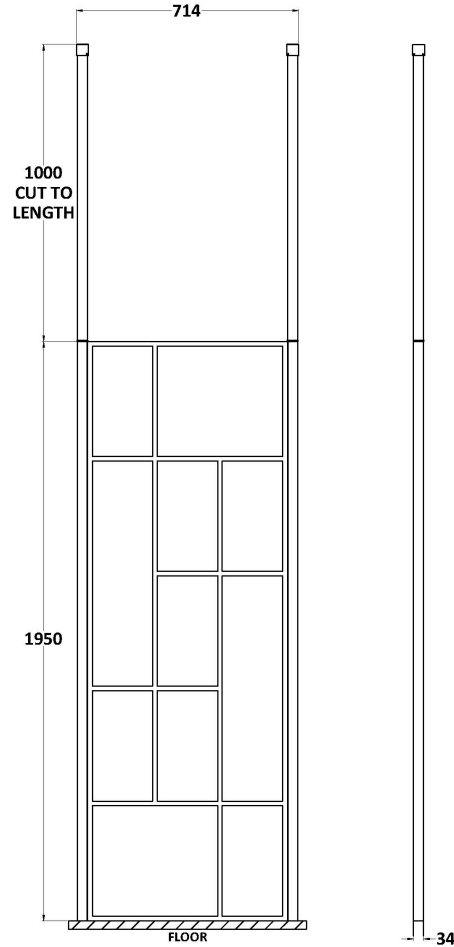

Sales Code: BFCPB070

Description: ABSTRACT 700 Screen With Ceiling Posts

Packaging Details

Barcode: 5056462644202

Sales Code: WRSFB070

Description: ABSTRACT Wetroom Screen 700X1950x8

### Product Dimensions

Height (mm):	1950
Width (mm):	693
Depth (mm):	14
Nett Weight (kg):	30.6

### Packaging Dimensions

Height (mm):	60
Width (mm):	750
Length (mm):	2070
Gross Weight (kg):	31.1

### Outer Box Dimensions (If Applicable)

Height (mm):	
Width (mm):	
Depth (mm):	
Length (mm):	
Gross Weight (kg):	
Barcode:	5056462614113