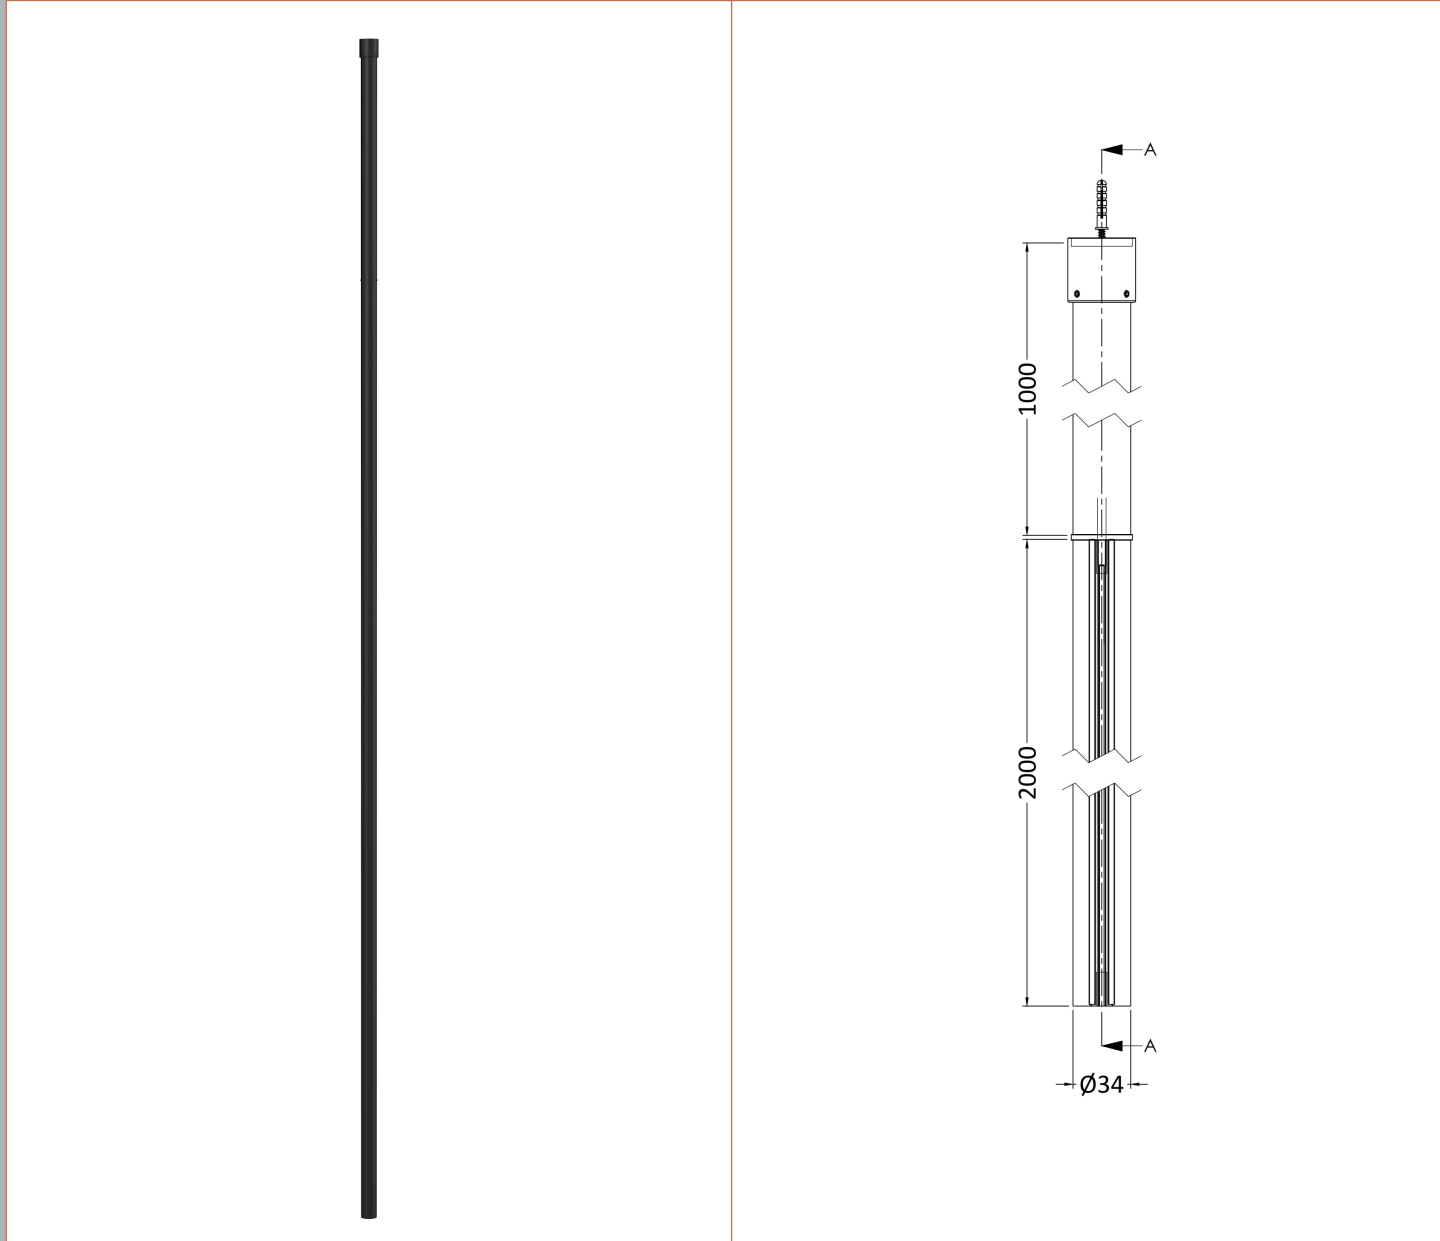

Sales Code: WRSF006

Description: 2/1M Wetroom Screen Ceiling Post Black

Product Dimensions

Height (mm):	3000
Width (mm):	34
Depth (mm):	34
Nett Weight (kg):	3

Packaging Dimensions

Height (mm):	2030
Width (mm):	100
Length (mm):	70
Gross Weight (kg):	3

Packaging Data

Box Colour:	Brown Cardboard Box - Printed
Box Qty:	1
Label Size:	100 x 50
Label Colour:	White Label
Label Qty:	1

Outer Box Dimensions (If Applicable)

Height (mm):	
Width (mm):	
Depth (mm):	
Length (mm):	
Gross Weight (kg):	
Barcode:	5056211850601

Product Details

Country of Origin:	China
Fitting Instruction:	No
CE Approval:	N/A
Profile Material:	Aluminium
Profile Finish:	Matt Black
Adjustments (mm):	N/A
Entry Width (mm):	N/A
Swing In Dim (mm):	N/A
Swing Out Dim (mm):	N/A
Radius (mm):	Not Applicable
Glass Thickness (mm):	
Easy Fit:	Not Applicable
Easy Clean:	Not Applicable
Handle Style:	Not Applicable
Handle Material:	Not Applicable
Enclosure Design:	Not Applicable
Wheel Type:	Not Applicable
Support Bar Included:	Support Bar Not Included
Extras:	None