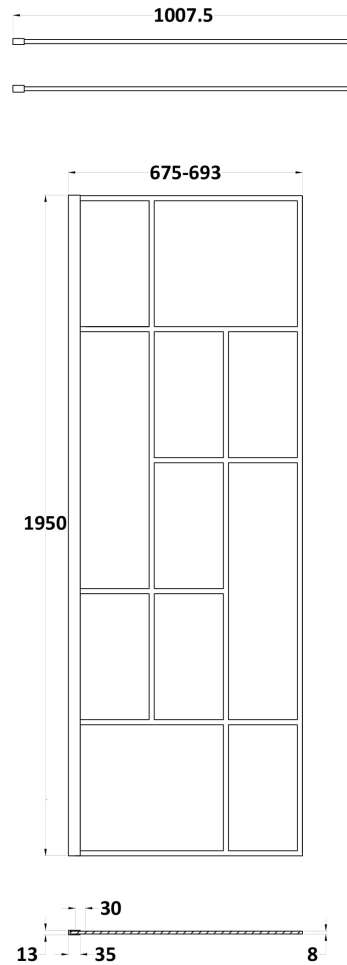

Sales Code: BFCPB070

Description: ABSTRACT 700 Screen With Ceiling Posts

Packaging Details

Barcode: 5056462644202

Sales Code: WRSFB070

Description: ABSTRACT Wetroom Screen 700X1950x8

### Product Dimensions

Height (mm):	1950
Width (mm):	693
Depth (mm):	14
Nett Weight (kg):	30.6

### Packaging Dimensions

Height (mm):	60
Width (mm):	750
Length (mm):	2070
Gross Weight (kg):	31.1

### Outer Box Dimensions (If Applicable)

Height (mm):	
Width (mm):	
Depth (mm):	
Length (mm):	
Gross Weight (kg):	
Barcode:	5056462614113