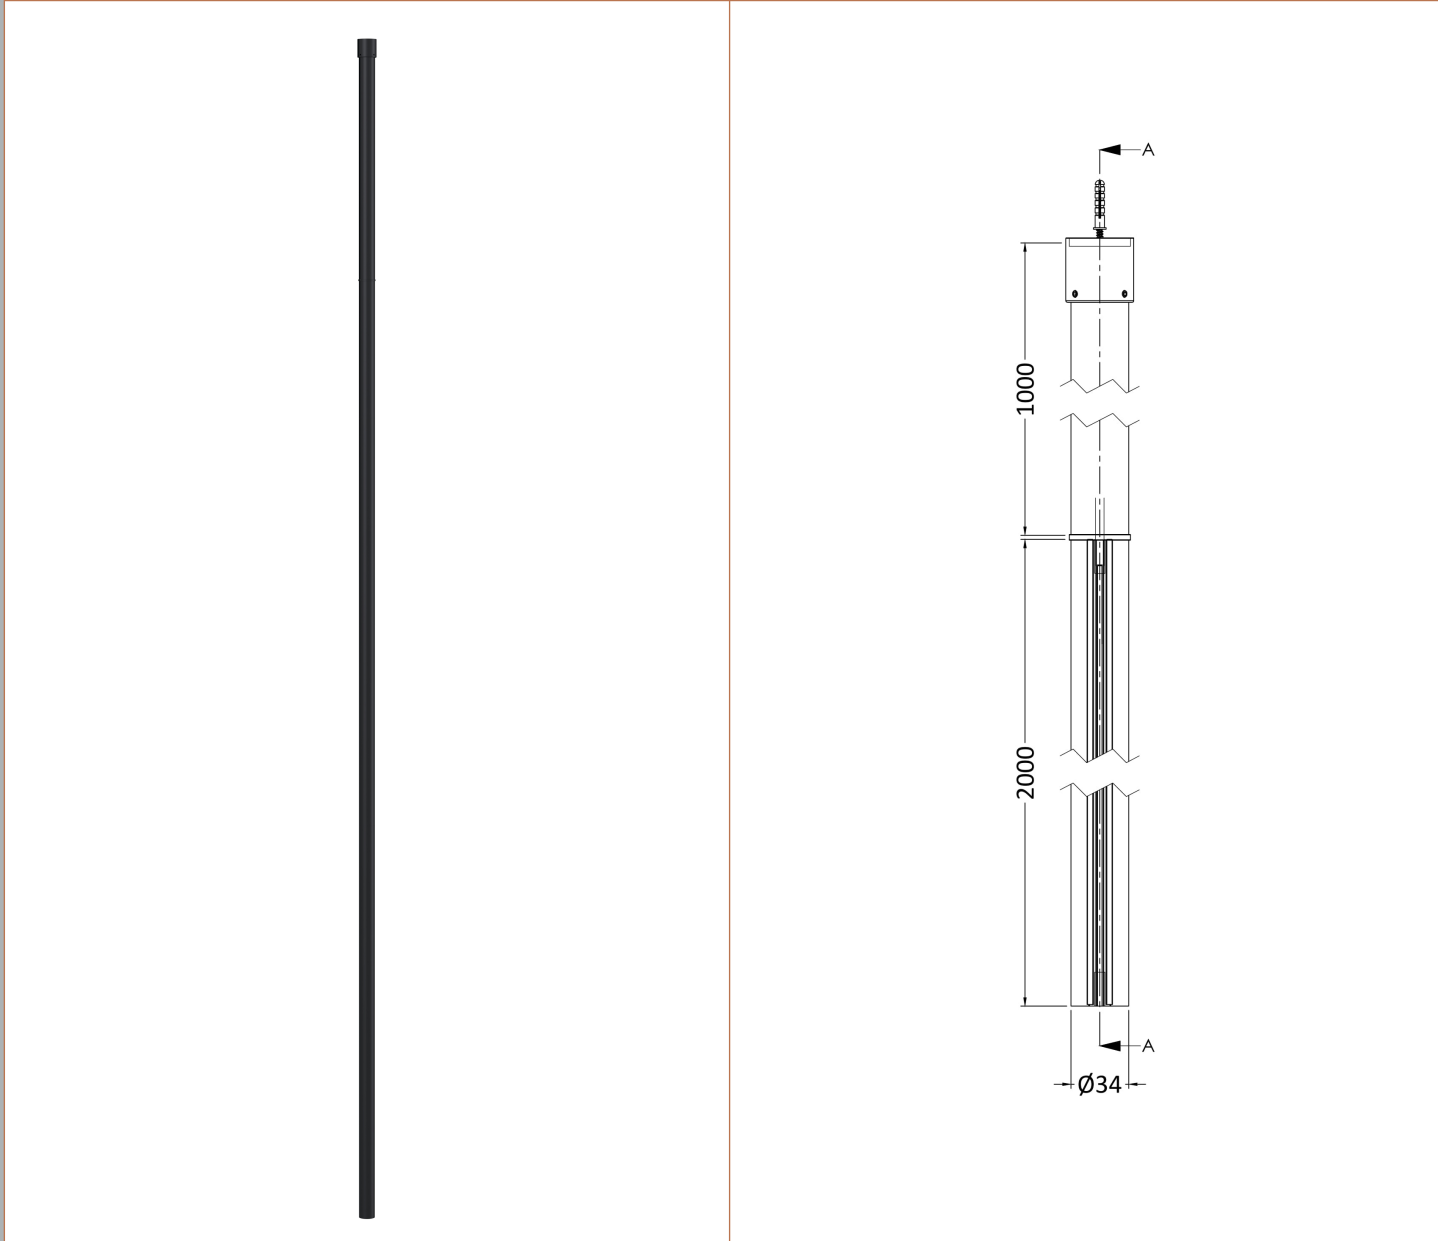

Sales Code: BFCPB076

Description: ABSTRACT 760 Screen With Ceiling Posts

Packaging Details

Barcode: 5056462644219

Sales Code: WRSFB076

Description: ABSTRACT Wetroom Screen 760X1950x8

Product Dimensions

Height (mm):	1950
Width (mm):	753
Depth (mm):	14
Nett Weight (kg):	33.7

Packaging Dimensions

Height (mm):	60
Width (mm):	810
Length (mm):	2070
Gross Weight (kg):	34.2

Packaging Data

Box Colour:	Brown Cardboard Box - Printed
Box Qty:	1
Label Size:	x
Label Colour:	Not Applicable
Label Qty:	0

Outer Box Dimensions (If Applicable)

Height (mm):	
Width (mm):	
Depth (mm):	
Length (mm):	
Gross Weight (kg):	
Barcode:	5056462614120

Product Details

Country of Origin:	China
Fitting Instruction:	No
CE Approval:	Yes
Profile Material:	Aluminium
Profile Finish:	Matt Black
Adjustments (mm):	735mm-753mm
Entry Width (mm):	N/A
Swing In Dim (mm):	N/A
Swing Out Dim (mm):	N/A
Radius (mm):	Not Applicable
Glass Thickness (mm):	8
Easy Fit:	No
Easy Clean:	No
Handle Style:	Not Applicable
Handle Material:	Not Applicable
Enclosure Design:	Frameless
Wheel Type:	Not Applicable
Support Bar Included:	Support Bar Included
Extras:	None

Sales Code: WRSF006

Description: 2/1M Wetroom Screen Ceiling Post Black

Product Dimensions

Height (mm):	3000
Width (mm):	34
Depth (mm):	34
Nett Weight (kg):	3

Packaging Dimensions

Height (mm):	2030
Width (mm):	100
Length (mm):	70
Gross Weight (kg):	3