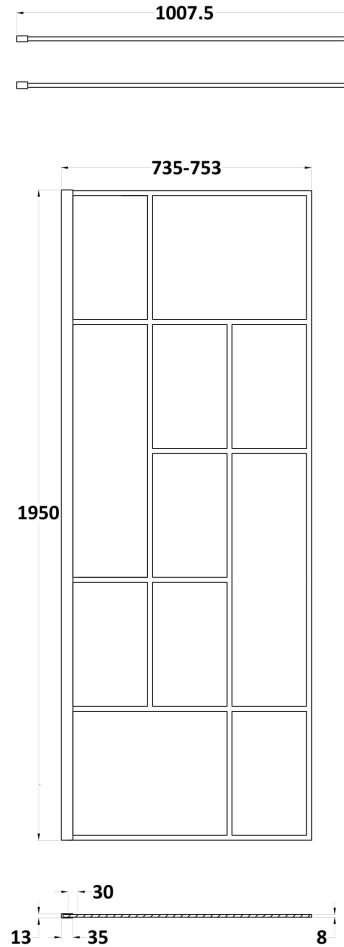

Sales Code: BFCPB076

Description: ABSTRACT 760 Screen With Ceiling Posts

Packaging Details

Barcode: 5056462644219

Sales Code: WRSFB076

Description: ABSTRACT Wetroom Screen 760X1950x8

Product Dimensions

Height (mm):	1950
Width (mm):	753
Depth (mm):	14
Nett Weight (kg):	33.7

Packaging Dimensions

Height (mm):	60
Width (mm):	810
Length (mm):	2070
Gross Weight (kg):	34.2

Packaging Data

Box Colour:	Brown Cardboard Box - Printed
Box Qty:	1
Label Size:	x
Label Colour:	Not Applicable
Label Qty:	0

Outer Box Dimensions (If Applicable)

Height (mm):	
Width (mm):	
Depth (mm):	
Length (mm):	
Gross Weight (kg):	
Barcode:	5056462614120

Product Details

Country of Origin:	China
Fitting Instruction:	No
CE Approval:	Yes
Profile Material:	Aluminium
Profile Finish:	Matt Black
Adjustments (mm):	735mm-753mm
Entry Width (mm):	N/A
Swing In Dim (mm):	N/A
Swing Out Dim (mm):	N/A
Radius (mm):	Not Applicable
Glass Thickness (mm):	8
Easy Fit:	No
Easy Clean:	No
Handle Style:	Not Applicable
Handle Material:	Not Applicable
Enclosure Design:	Frameless
Wheel Type:	Not Applicable
Support Bar Included:	Support Bar Included
Extras:	None

Packaging Data

Box Colour:	Brown Cardboard Box - Printed
Box Qty:	1
Label Size:	100 x 50
Label Colour:	White Label
Label Qty:	1

Outer Box Dimensions (If Applicable)

Height (mm):	
Width (mm):	
Depth (mm):	
Length (mm):	
Gross Weight (kg):	
Barcode:	5056211850601