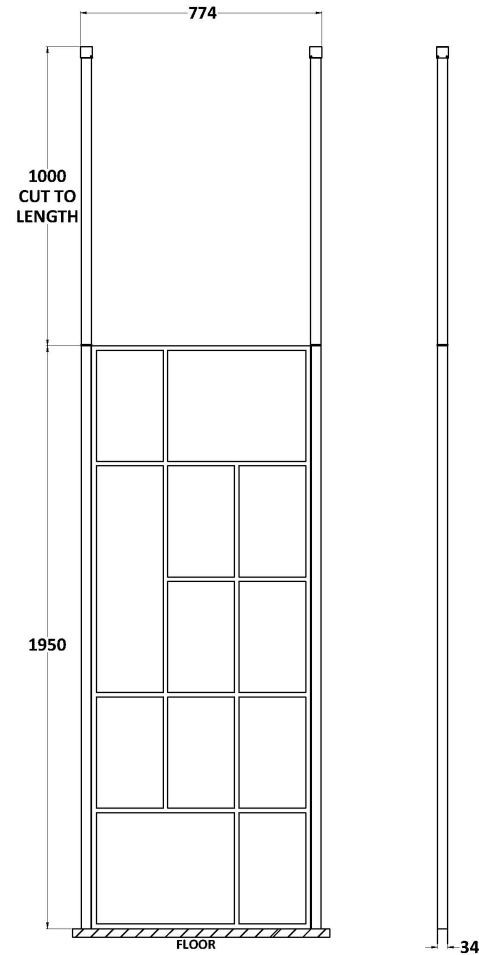

Sales Code: BFCPB076

Description: ABSTRACT 760 Screen With Ceiling Posts

Packaging Details

Barcode: 5056462644219

Sales Code: WRSFB076

Description: ABSTRACT Wetroom Screen 760X1950x8

Product Dimensions

Height (mm):	1950
Width (mm):	753
Depth (mm):	14
Nett Weight (kg):	33.7

Packaging Dimensions

Height (mm):	60
Width (mm):	810
Length (mm):	2070
Gross Weight (kg):	34.2

Packaging Data

Box Colour:	Brown Cardboard Box - Printed
Box Qty:	1
Label Size:	x
Label Colour:	Not Applicable
Label Qty:	0

Outer Box Dimensions (If Applicable)

Height (mm):	
Width (mm):	
Depth (mm):	
Length (mm):	
Gross Weight (kg):	
Barcode:	5056462614120

Product Details

Country of Origin:	China
Fitting Instruction:	No
CE Approval:	Yes
Profile Material:	Aluminium
Profile Finish:	Matt Black
Adjustments (mm):	735mm-753mm
Entry Width (mm):	N/A
Swing In Dim (mm):	N/A
Swing Out Dim (mm):	N/A
Radius (mm):	Not Applicable
Glass Thickness (mm):	8
Easy Fit:	No
Easy Clean:	No
Handle Style:	Not Applicable
Handle Material:	Not Applicable
Enclosure Design:	Frameless
Wheel Type:	Not Applicable
Support Bar Included:	Support Bar Included
Extras:	None

Sales Code: WRSF006

Description: 2/1M Wetroom Screen Ceiling Post Black

Product Dimensions

Height (mm):	3000
Width (mm):	34
Depth (mm):	34
Nett Weight (kg):	3

Packaging Dimensions

Height (mm):	2030
Width (mm):	100
Length (mm):	70
Gross Weight (kg):	3