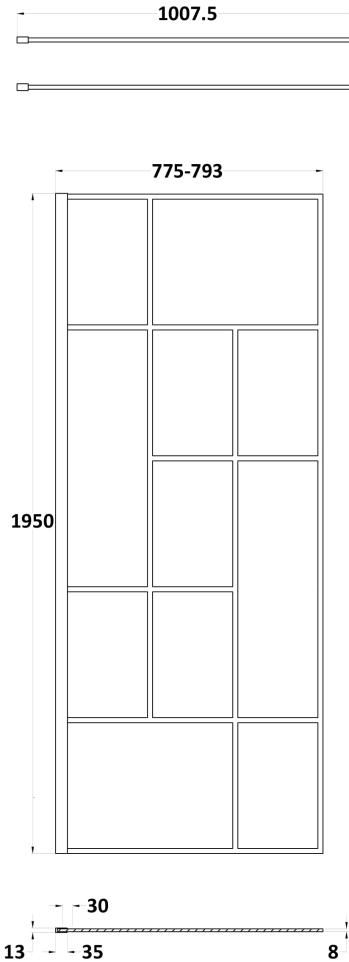

Sales Code: BFCPB080

Description: ABSTRACT 800 Screen With Ceiling Posts

### Packaging Details

Barcode: 5056462644226

Sales Code: WRSFB080

Description: ABSTRACT Wetroom Screen 800X1950x8

**Product Dimensions**

Height (mm):	1950
Width (mm):	793
Depth (mm):	14
Nett Weight (kg):	35.4

**Packaging Dimensions**

Height (mm):	60
Width (mm):	850
Length (mm):	2070
Gross Weight (kg):	35.9

**Packaging Data**

Box Colour:	Brown Cardboard Box - Printed
Box Qty:	1
Label Size:	x
Label Colour:	Not Applicable
Label Qty:	0

**Outer Box Dimensions (If Applicable)**

Height (mm):	
Width (mm):	
Depth (mm):	
Length (mm):	
Gross Weight (kg):	
Barcode:	5056462614137

**Product Details**

Country of Origin:	China
Fitting Instruction:	No
CE Approval:	Yes
Profile Material:	Aluminium
Profile Finish:	Matt Black
Adjustments (mm):	775mm-793mm
Entry Width (mm):	N/A
Swing In Dim (mm):	N/A
Swing Out Dim (mm):	N/A
Radius (mm):	Not Applicable
Glass Thickness (mm):	8
Easy Fit:	No
Easy Clean:	No
Handle Style:	Not Applicable
Handle Material:	Not Applicable
Enclosure Design:	Frameless
Wheel Type:	Not Applicable
Support Bar Included:	Support Bar Included
Extras:	None