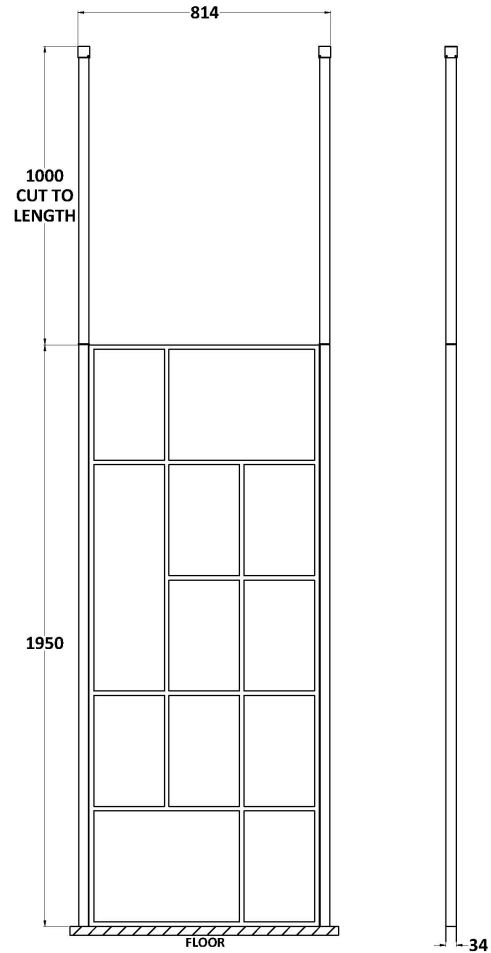

Sales Code: BFCPB080

Description: ABSTRACT 800 Screen With Ceiling Posts

### Packaging Details

Barcode: 5056462644226

Sales Code: WRSFB080

Description: ABSTRACT Wetroom Screen 800X1950x8

**Product Dimensions**

Height (mm):	1950
Width (mm):	793
Depth (mm):	14
Nett Weight (kg):	35.4

**Packaging Dimensions**

Height (mm):	60
Width (mm):	850
Length (mm):	2070
Gross Weight (kg):	35.9

**Packaging Data**

Box Colour:	Brown Cardboard Box - Printed
Box Qty:	1
Label Size:	x
Label Colour:	Not Applicable
Label Qty:	0

**Outer Box Dimensions (If Applicable)**

Height (mm):	
Width (mm):	
Depth (mm):	
Length (mm):	
Gross Weight (kg):	
Barcode:	5056462614137

**Product Details**

Country of Origin:	China
Fitting Instruction:	No
CE Approval:	Yes
Profile Material:	Aluminium
Profile Finish:	Matt Black
Adjustments (mm):	775mm-793mm
Entry Width (mm):	N/A
Swing In Dim (mm):	N/A
Swing Out Dim (mm):	N/A
Radius (mm):	Not Applicable
Glass Thickness (mm):	8
Easy Fit:	No
Easy Clean:	No
Handle Style:	Not Applicable
Handle Material:	Not Applicable
Enclosure Design:	Frameless
Wheel Type:	Not Applicable
Support Bar Included:	Support Bar Included
Extras:	None