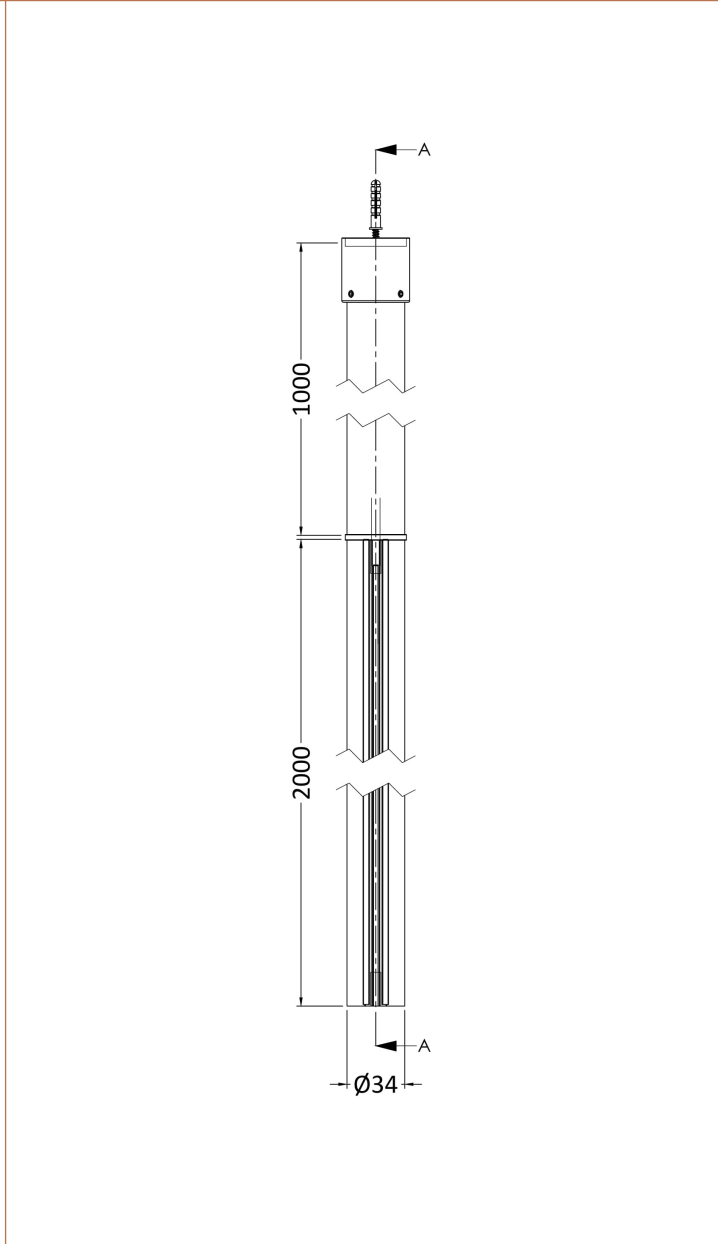

### Packaging Details

Barcode: 5056462644226

Sales Code: WRSFB080

Description: ABSTRACT Wetroom Screen 800X1950x8

**Product Dimensions**

Height (mm):	1950
Width (mm):	793
Depth (mm):	14
Nett Weight (kg):	35.4

**Outer Box Dimensions (If Applicable)**

Height (mm):	
Width (mm):	
Depth (mm):	
Length (mm):	
Gross Weight (kg):	
Barcode:	5056462614137

**Product Details**

Country of Origin:	China
Fitting Instruction:	No
CE Approval:	Yes
Profile Material:	Aluminium
Profile Finish:	Matt Black
Adjustments (mm):	775mm-793mm
Entry Width (mm):	N/A
Swing In Dim (mm):	N/A
Swing Out Dim (mm):	N/A
Radius (mm):	Not Applicable
Glass Thickness (mm):	8
Easy Fit:	No
Easy Clean:	No
Handle Style:	Not Applicable
Handle Material:	Not Applicable
Enclosure Design:	Frameless
Wheel Type:	Not Applicable
Support Bar Included:	Support Bar Included
Extras:	None

Sales Code: WRSF006

Description: 2/1M Wetroom Screen Ceiling Post Black

<b>Product Dimensions</b>	
Height (mm):	3000
Width (mm):	34
Depth (mm):	34
Nett Weight (kg):	3
<b>Packaging Dimensions</b>	
Height (mm):	2030
Width (mm):	100
Length (mm):	70
Gross Weight (kg):	3
<b>Packaging Data</b>	
Box Colour:	Brown Cardboard Box - Printed
Box Qty:	1
Label Size:	100 x 50
Label Colour:	White Label
Label Qty:	1
<b>Outer Box Dimensions (If Applicable)</b>	
Height (mm):	
Width (mm):	
Depth (mm):	
Length (mm):	
Gross Weight (kg):	
Barcode:	5056211850601
<b>Product Details</b>	
Country of Origin:	China
Fitting Instruction:	No
CE Approval:	N/A
Profile Material:	Aluminium
Profile Finish:	Matt Black
Adjustments (mm):	N/A
Entry Width (mm):	N/A
Swing In Dim (mm):	N/A
Swing Out Dim (mm):	N/A
Radius (mm):	Not Applicable
Glass Thickness (mm):	
Easy Fit:	Not Applicable
Easy Clean:	Not Applicable
Handle Style:	Not Applicable
Handle Material:	Not Applicable
Enclosure Design:	Not Applicable
Wheel Type:	Not Applicable
Support Bar Included:	Support Bar Not Included
Extras:	None