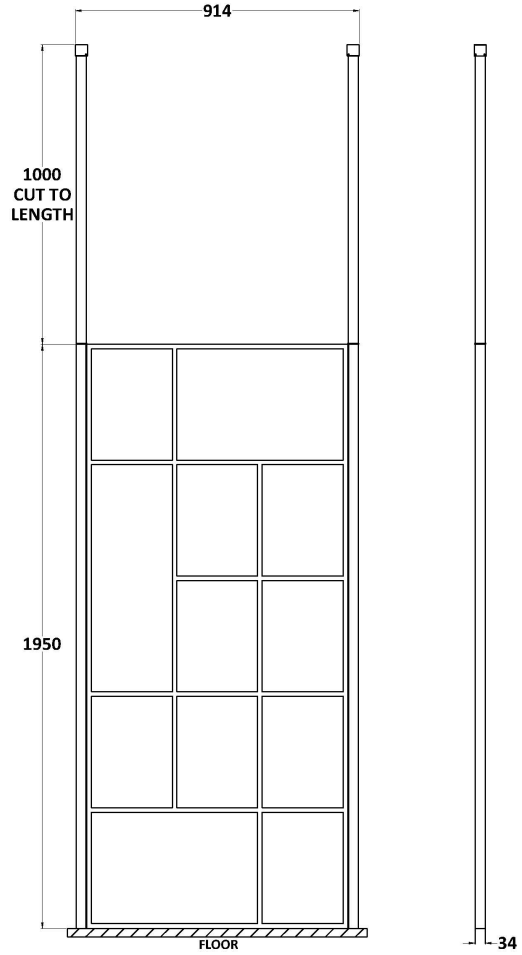

Sales Code: BFCPB090

Description: ABSTRACT 900 Screen With Ceiling Posts

Packaging Details

Barcode: 5056462644233

Sales Code: WRSFB090

Description: ABSTRACT Wetroom Screen 900X1950x8

Product Dimensions

Height (mm):	1950
Width (mm):	893
Depth (mm):	14
Nett Weight (kg):	39.8

Packaging Dimensions

Height (mm):	60
Width (mm):	950
Length (mm):	2070
Gross Weight (kg):	40.3

Packaging Data

Box Colour:	Brown Cardboard Box - Printed
Box Qty:	1
Label Size:	x
Label Colour:	Not Applicable
Label Qty:	0

Outer Box Dimensions (If Applicable)

Height (mm):	
Width (mm):	
Depth (mm):	
Length (mm):	
Gross Weight (kg):	
Barcode:	5056462614144

Product Details

Country of Origin:	China
Fitting Instruction:	No
CE Approval:	Yes
Profile Material:	Aluminium
Profile Finish:	Matt Black
Adjustments (mm):	875mm-893mm
Entry Width (mm):	N/A
Swing In Dim (mm):	N/A
Swing Out Dim (mm):	N/A
Radius (mm):	Not Applicable
Glass Thickness (mm):	8
Easy Fit:	No
Easy Clean:	No
Handle Style:	Not Applicable
Handle Material:	Not Applicable
Enclosure Design:	Frameless
Wheel Type:	Not Applicable
Support Bar Included:	Support Bar Included
Extras:	None

Sales Code: WRSF006

Description: 2/1M Wetroom Screen Ceiling Post Black

Product Dimensions

Height (mm):	3000
Width (mm):	34
Depth (mm):	34
Nett Weight (kg):	3

Packaging Dimensions

Height (mm):	2030
Width (mm):	100
Length (mm):	70
Gross Weight (kg):	3