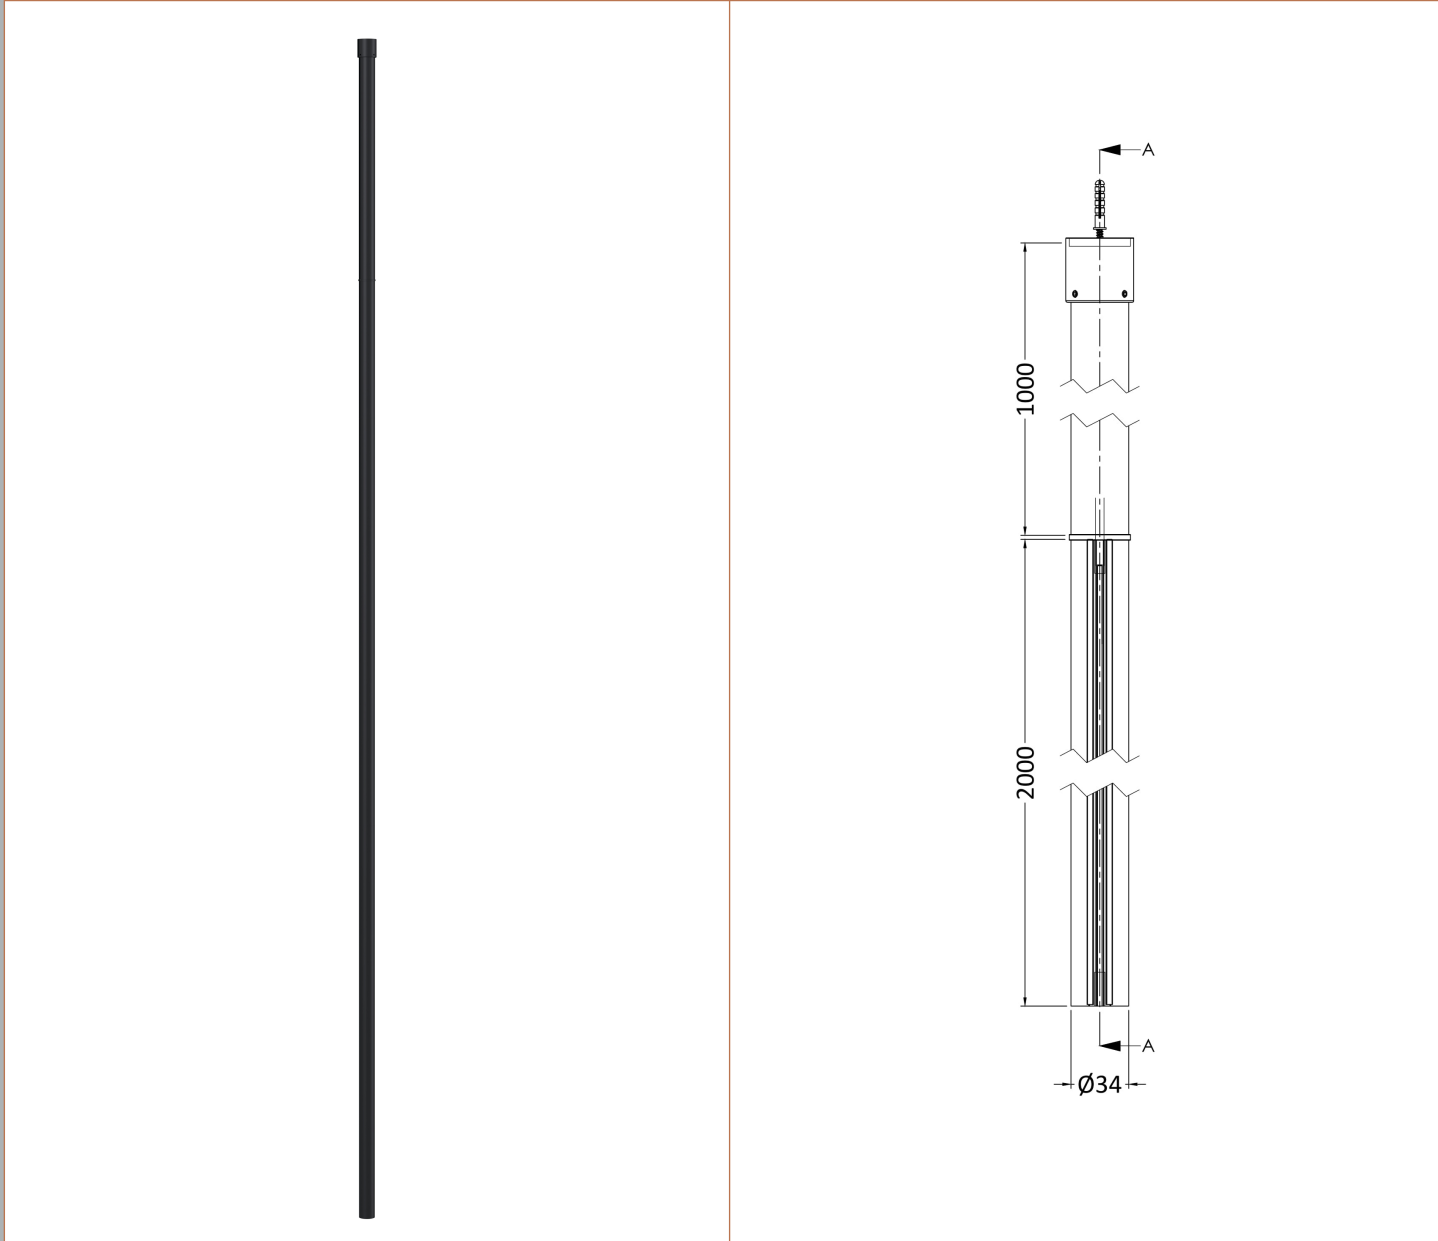

Sales Code: BFCPB090

Description: ABSTRACT 900 Screen With Ceiling Posts

Packaging Details

Barcode: 5056462644233

Sales Code: WRSFB090

Description: ABSTRACT Wetroom Screen 900X1950x8

Product Dimensions

Height (mm):	1950
Width (mm):	893
Depth (mm):	14
Nett Weight (kg):	39.8

Packaging Dimensions

Height (mm):	60
Width (mm):	950
Length (mm):	2070
Gross Weight (kg):	40.3

Packaging Data

Box Colour:	Brown Cardboard Box - Printed
Box Qty:	1
Label Size:	x
Label Colour:	Not Applicable
Label Qty:	0

Outer Box Dimensions (If Applicable)

Height (mm):	
Width (mm):	
Depth (mm):	
Length (mm):	
Gross Weight (kg):	
Barcode:	5056462614144

Product Details

Country of Origin:	China
Fitting Instruction:	No
CE Approval:	Yes
Profile Material:	Aluminium
Profile Finish:	Matt Black
Adjustments (mm):	875mm-893mm
Entry Width (mm):	N/A
Swing In Dim (mm):	N/A
Swing Out Dim (mm):	N/A
Radius (mm):	Not Applicable
Glass Thickness (mm):	8
Easy Fit:	No
Easy Clean:	No
Handle Style:	Not Applicable
Handle Material:	Not Applicable
Enclosure Design:	Frameless
Wheel Type:	Not Applicable
Support Bar Included:	Support Bar Included
Extras:	None

Sales Code: WRSF006

Description: 2/1M Wetroom Screen Ceiling Post Black

Product Dimensions

Height (mm):	3000
Width (mm):	34
Depth (mm):	34
Nett Weight (kg):	3

Packaging Dimensions

Height (mm):	2030
Width (mm):	100
Length (mm):	70
Gross Weight (kg):	3