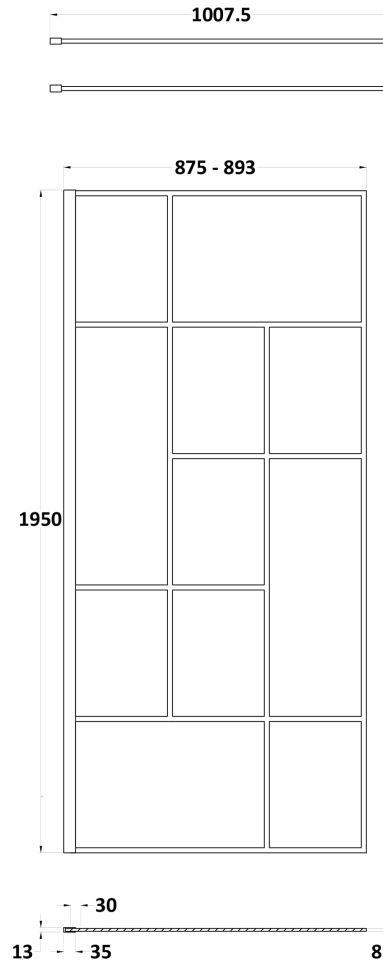

Sales Code: BFCPB090

Description: ABSTRACT 900 Screen With Ceiling Posts

Packaging Details

Barcode: 5056462644233

Sales Code: WRSFB090

Description: ABSTRACT Wetroom Screen 900X1950x8

Product Dimensions

Height (mm):	1950
Width (mm):	893
Depth (mm):	14
Nett Weight (kg):	39.8

Packaging Dimensions

Height (mm):	60
Width (mm):	950
Length (mm):	2070
Gross Weight (kg):	40.3

Packaging Data

Box Colour:	Brown Cardboard Box - Printed
Box Qty:	1
Label Size:	x
Label Colour:	Not Applicable
Label Qty:	0

Outer Box Dimensions (If Applicable)

Height (mm):	
Width (mm):	
Depth (mm):	
Length (mm):	
Gross Weight (kg):	
Barcode:	5056462614144

Product Details

Country of Origin:	China
Fitting Instruction:	No
CE Approval:	Yes
Profile Material:	Aluminium
Profile Finish:	Matt Black
Adjustments (mm):	875mm-893mm
Entry Width (mm):	N/A
Swing In Dim (mm):	N/A
Swing Out Dim (mm):	N/A
Radius (mm):	Not Applicable
Glass Thickness (mm):	8
Easy Fit:	No
Easy Clean:	No
Handle Style:	Not Applicable
Handle Material:	Not Applicable
Enclosure Design:	Frameless
Wheel Type:	Not Applicable
Support Bar Included:	Support Bar Included
Extras:	None

Packaging Data

Box Colour:	Brown Cardboard Box - Printed
Box Qty:	1
Label Size:	100 x 50
Label Colour:	White Label
Label Qty:	1

Outer Box Dimensions (If Applicable)

Height (mm):	
Width (mm):	
Depth (mm):	
Length (mm):	
Gross Weight (kg):	
Barcode:	5056211850601