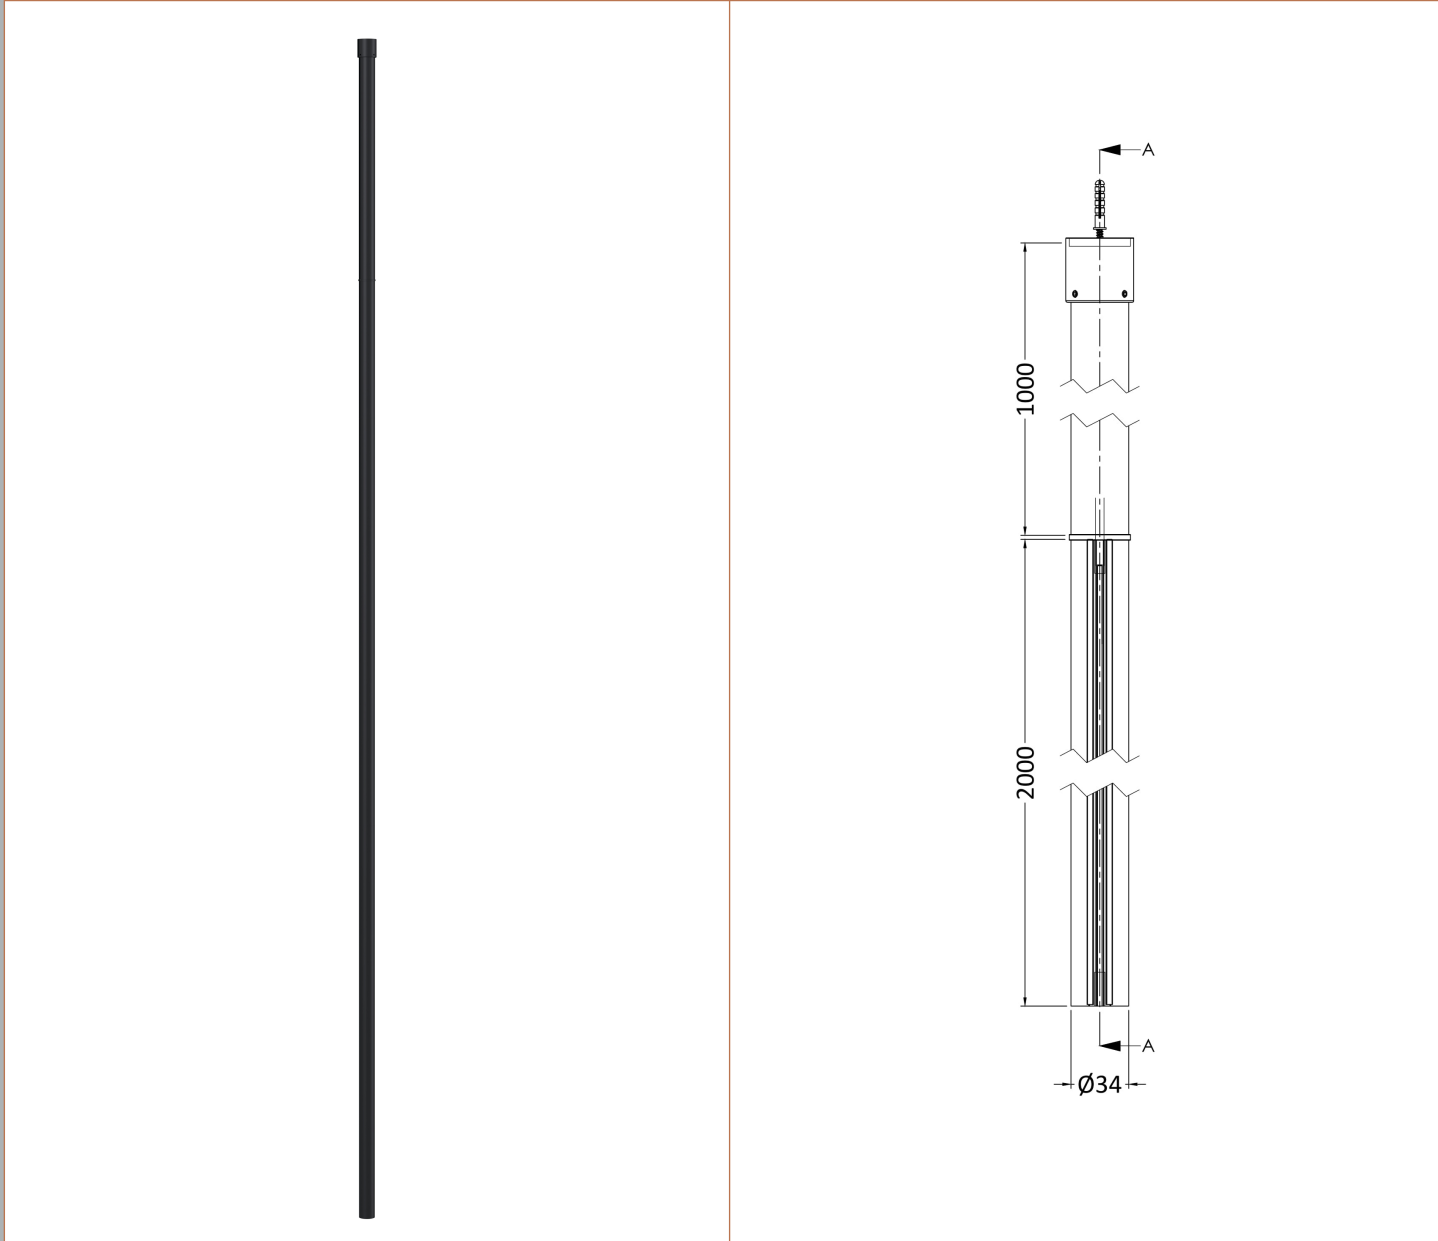

Sales Code: BFCPB10

Description: ABSTRACT 1000 Screen With Ceiling Posts

Packaging Details

Barcode: 5056462644240

Sales Code: WRSFB10

Description: ABSTRACT Wetroom Screen 1000X1950x8

Product Dimensions

Height (mm):	1950
Width (mm):	993
Depth (mm):	14
Nett Weight (kg):	44.3

Packaging Dimensions

Height (mm):	60
Width (mm):	1050
Length (mm):	2070
Gross Weight (kg):	44.8

Packaging Data

Box Colour:	Brown Cardboard Box - Printed
Box Qty:	1
Label Size:	x
Label Colour:	Not Applicable
Label Qty:	0

Outer Box Dimensions (If Applicable)

Height (mm):	
Width (mm):	
Depth (mm):	
Length (mm):	
Gross Weight (kg):	
Barcode:	5056462614151

Product Details

Country of Origin:	China
Fitting Instruction:	No
CE Approval:	Yes
Profile Material:	Aluminium
Profile Finish:	Matt Black
Adjustments (mm):	975mm-993mm
Entry Width (mm):	N/A
Swing In Dim (mm):	N/A
Swing Out Dim (mm):	N/A
Radius (mm):	Not Applicable
Glass Thickness (mm):	8
Easy Fit:	No
Easy Clean:	No
Handle Style:	Not Applicable
Handle Material:	Not Applicable
Enclosure Design:	Frameless
Wheel Type:	Not Applicable
Support Bar Included:	Support Bar Included
Extras:	None

Sales Code: WRSF006

Description: 2/1M Wetroom Screen Ceiling Post Black

Product Dimensions

Height (mm):	3000
Width (mm):	34
Depth (mm):	34
Nett Weight (kg):	3

Packaging Dimensions

Height (mm):	2030
Width (mm):	100
Length (mm):	70
Gross Weight (kg):	3