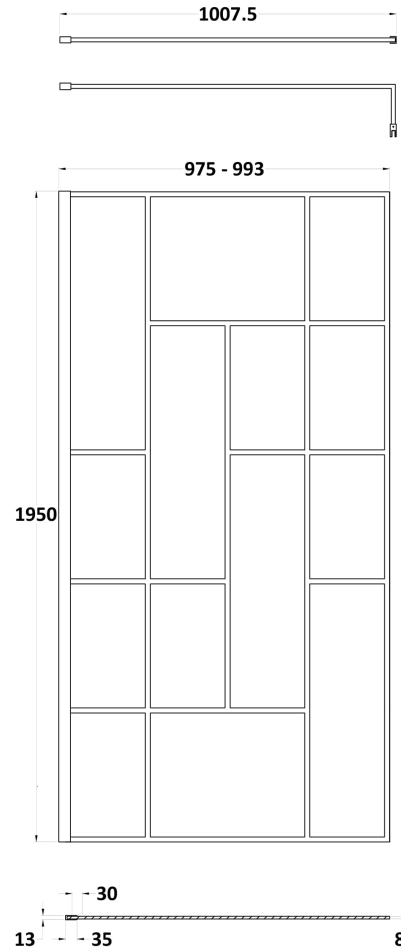

Sales Code: BFCPB10

Description: ABSTRACT 1000 Screen With Ceiling Posts

Packaging Details

Barcode: 5056462644240

Sales Code: WRSFB10

Description: ABSTRACT Wetroom Screen 1000X1950x8

Product Dimensions

Height (mm):	1950
Width (mm):	993
Depth (mm):	14
Nett Weight (kg):	44.3

Packaging Dimensions

Height (mm):	60
Width (mm):	1050
Length (mm):	2070
Gross Weight (kg):	44.8

Packaging Data

Box Colour:	Brown Cardboard Box - Printed
Box Qty:	1
Label Size:	x
Label Colour:	Not Applicable
Label Qty:	0

Outer Box Dimensions (If Applicable)

Height (mm):	
Width (mm):	
Depth (mm):	
Length (mm):	
Gross Weight (kg):	
Barcode:	5056462614151

Product Details

Country of Origin:	China
Fitting Instruction:	No
CE Approval:	Yes
Profile Material:	Aluminium
Profile Finish:	Matt Black
Adjustments (mm):	975mm-993mm
Entry Width (mm):	N/A
Swing In Dim (mm):	N/A
Swing Out Dim (mm):	N/A
Radius (mm):	Not Applicable
Glass Thickness (mm):	8
Easy Fit:	No
Easy Clean:	No
Handle Style:	Not Applicable
Handle Material:	Not Applicable
Enclosure Design:	Frameless
Wheel Type:	Not Applicable
Support Bar Included:	Support Bar Included
Extras:	None

Packaging Data

Box Colour:	Brown Cardboard Box - Printed
Box Qty:	1
Label Size:	100 x 50
Label Colour:	White Label
Label Qty:	1

Outer Box Dimensions (If Applicable)

Height (mm):	
Width (mm):	
Depth (mm):	
Length (mm):	
Gross Weight (kg):	
Barcode:	5056211850601