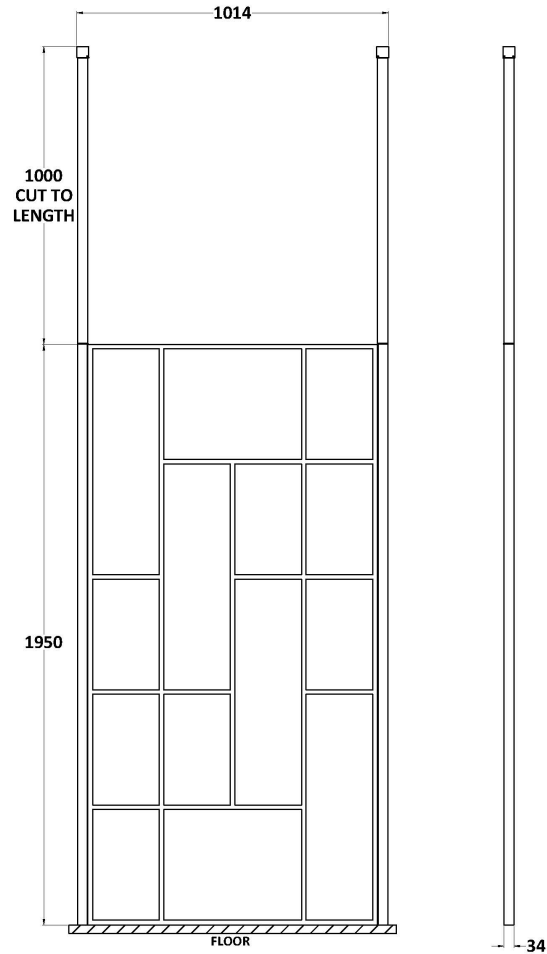

Sales Code: BFCPB10

Description: ABSTRACT 1000 Screen With Ceiling Posts

Packaging Details

Barcode: 5056462644240

Sales Code: WRSFB10

Description: ABSTRACT Wetroom Screen 1000X1950x8

Product Dimensions

Height (mm):	1950
Width (mm):	993
Depth (mm):	14
Nett Weight (kg):	44.3

Packaging Dimensions

Height (mm):	60
Width (mm):	1050
Length (mm):	2070
Gross Weight (kg):	44.8

Packaging Data

Box Colour:	Brown Cardboard Box - Printed
Box Qty:	1
Label Size:	x
Label Colour:	Not Applicable
Label Qty:	0

Outer Box Dimensions (If Applicable)

Height (mm):	
Width (mm):	
Depth (mm):	
Length (mm):	
Gross Weight (kg):	
Barcode:	5056462614151

Product Details

Country of Origin:	China
Fitting Instruction:	No
CE Approval:	Yes
Profile Material:	Aluminium
Profile Finish:	Matt Black
Adjustments (mm):	975mm-993mm
Entry Width (mm):	N/A
Swing In Dim (mm):	N/A
Swing Out Dim (mm):	N/A
Radius (mm):	Not Applicable
Glass Thickness (mm):	8
Easy Fit:	No
Easy Clean:	No
Handle Style:	Not Applicable
Handle Material:	Not Applicable
Enclosure Design:	Frameless
Wheel Type:	Not Applicable
Support Bar Included:	Support Bar Included
Extras:	None

Sales Code: WRSF006

Description: 2/1M Wetroom Screen Ceiling Post Black

Product Dimensions

Height (mm):	3000
Width (mm):	34
Depth (mm):	34
Nett Weight (kg):	3

Packaging Dimensions

Height (mm):	2030
Width (mm):	100
Length (mm):	70
Gross Weight (kg):	3