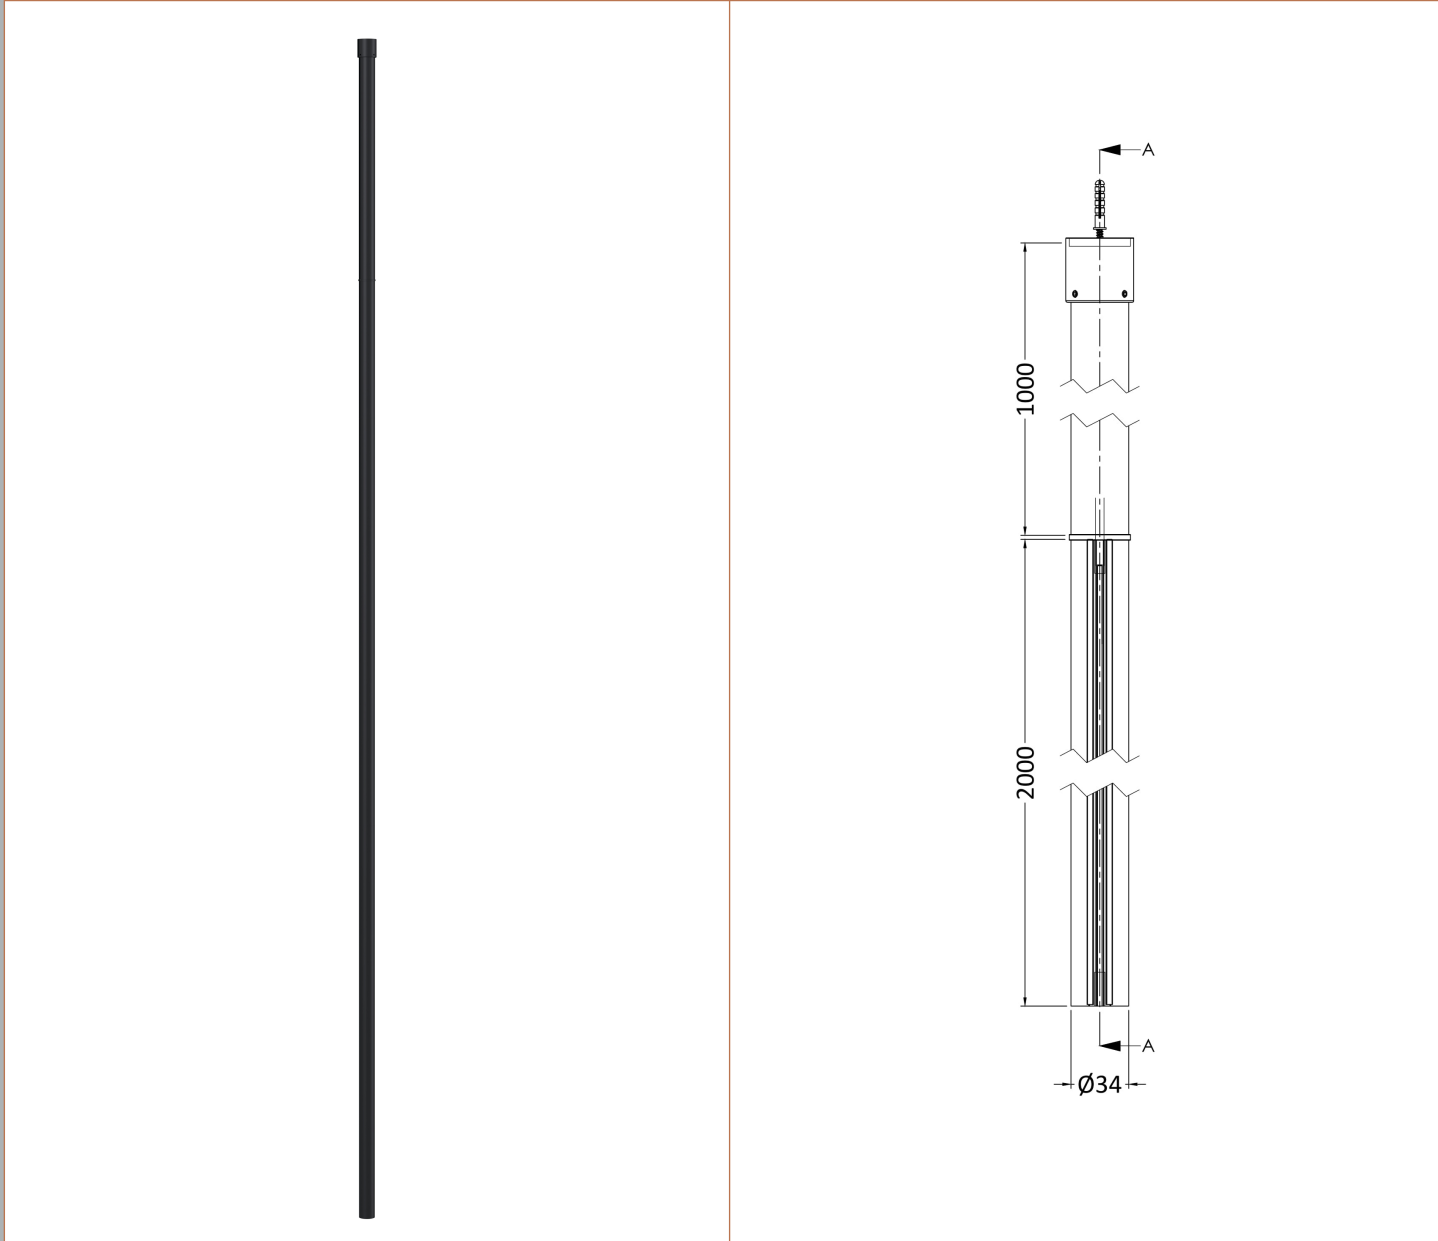

Sales Code: BFCPB11

Description: ABSTRACT 1100 Screen With Ceiling Posts

Packaging Details

Barcode: 5056462644257

Sales Code: WRSFB11

Description: ABSTRACT Wetroom Screen 1100X1950x8

Product Dimensions

Height (mm):	1950
Width (mm):	1093
Depth (mm):	14
Nett Weight (kg):	48.3

Outer Box Dimensions (If Applicable)

Height (mm):	
Width (mm):	
Depth (mm):	
Length (mm):	
Gross Weight (kg):	
Barcode:	5056462614168

Product Details

Country of Origin:	China
Fitting Instruction:	No
CE Approval:	Yes
Profile Material:	Aluminium
Profile Finish:	Matt Black
Adjustments (mm):	1075mm-1093mm
Entry Width (mm):	N/A
Swing In Dim (mm):	N/A
Swing Out Dim (mm):	N/A
Radius (mm):	Not Applicable
Glass Thickness (mm):	8
Easy Fit:	No
Easy Clean:	No
Handle Style:	Not Applicable
Handle Material:	Not Applicable
Enclosure Design:	Frameless
Wheel Type:	Not Applicable
Support Bar Included:	Support Bar Included
Extras:	None

Sales Code: WRSF006

Description: 2/1M Wetroom Screen Ceiling Post Black

Product Dimensions

Height (mm):	3000
Width (mm):	34
Depth (mm):	34
Nett Weight (kg):	3

Packaging Dimensions

Height (mm):	2030
Width (mm):	100
Length (mm):	70
Gross Weight (kg):	3

Packaging Data

Box Colour:	Brown Cardboard Box - Printed
Box Qty:	1
Label Size:	100 x 50
Label Colour:	White Label
Label Qty:	1

Outer Box Dimensions (If Applicable)

Height (mm):	
Width (mm):	
Depth (mm):	
Length (mm):	
Gross Weight (kg):	
Barcode:	5056211850601