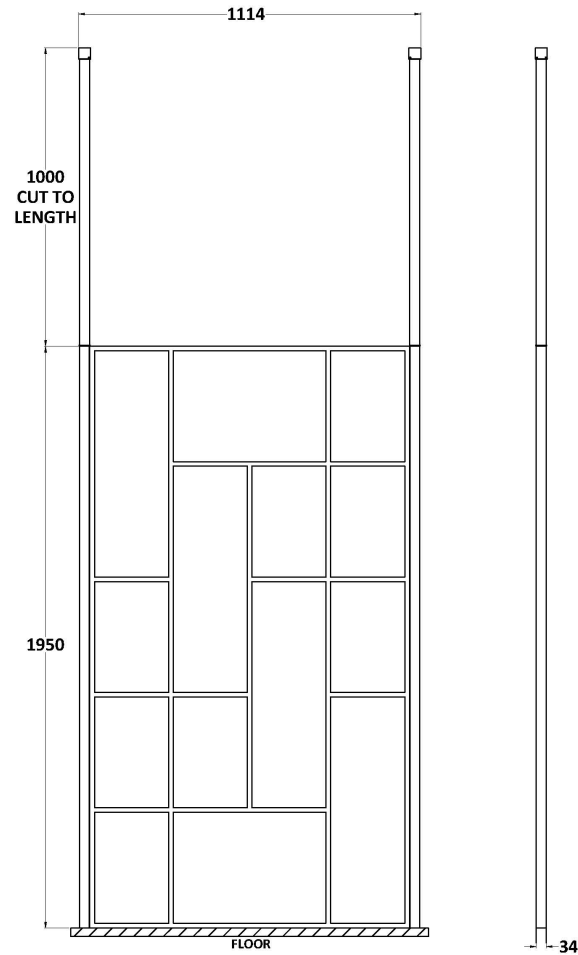

Sales Code: BFCPB11

Description: ABSTRACT 1100 Screen With Ceiling Posts

Packaging Details

Barcode: 5056462644257

Sales Code: WRSFB11

Description: ABSTRACT Wetroom Screen 1100X1950x8

Product Dimensions

Height (mm):	1950
Width (mm):	1093
Depth (mm):	14
Nett Weight (kg):	48.3

Packaging Dimensions

Height (mm):	60
Width (mm):	1150
Length (mm):	2070
Gross Weight (kg):	48.8

Packaging Data

Box Colour:	Brown Cardboard Box - Printed
Box Qty:	1
Label Size:	x
Label Colour:	Not Applicable
Label Qty:	0

Outer Box Dimensions (If Applicable)

Height (mm):	
Width (mm):	
Depth (mm):	
Length (mm):	
Gross Weight (kg):	
Barcode:	5056462614168

Product Details

Country of Origin:	China
Fitting Instruction:	No
CE Approval:	Yes
Profile Material:	Aluminium
Profile Finish:	Matt Black
Adjustments (mm):	1075mm-1093mm
Entry Width (mm):	N/A
Swing In Dim (mm):	N/A
Swing Out Dim (mm):	N/A
Radius (mm):	Not Applicable
Glass Thickness (mm):	8
Easy Fit:	No
Easy Clean:	No
Handle Style:	Not Applicable
Handle Material:	Not Applicable
Enclosure Design:	Frameless
Wheel Type:	Not Applicable
Support Bar Included:	Support Bar Included
Extras:	None

Packaging Data

Box Colour:	Brown Cardboard Box - Printed
Box Qty:	1
Label Size:	100 x 50
Label Colour:	White Label
Label Qty:	1

Outer Box Dimensions (If Applicable)

Height (mm):	
Width (mm):	
Depth (mm):	
Length (mm):	
Gross Weight (kg):	
Barcode:	5056211850601