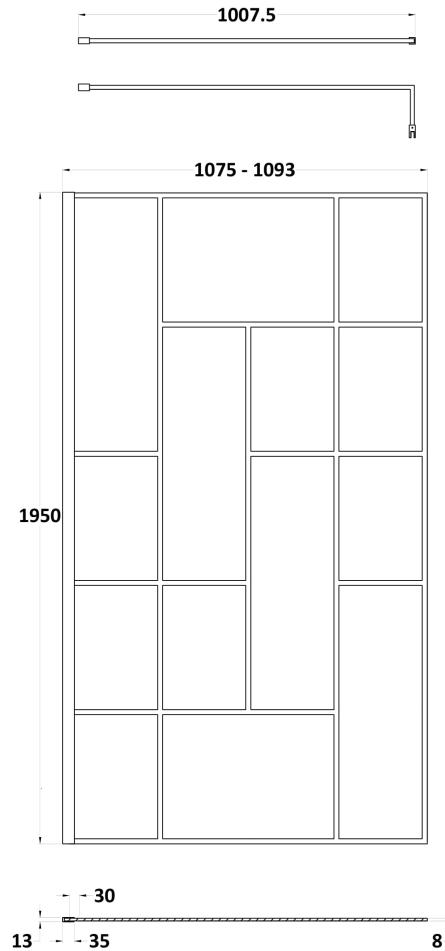

Sales Code: BFCPB11

Description: ABSTRACT 1100 Screen With Ceiling Posts

Packaging Details

Barcode: 5056462644257

Sales Code: WRSFB11

Description: ABSTRACT Wetroom Screen 1100X1950x8

Product Dimensions

Height (mm):	1950
Width (mm):	1093
Depth (mm):	14
Nett Weight (kg):	48.3

Packaging Dimensions

Height (mm):	60
Width (mm):	1150
Length (mm):	2070
Gross Weight (kg):	48.8

Packaging Data

Box Colour:	Brown Cardboard Box - Printed
Box Qty:	1
Label Size:	x
Label Colour:	Not Applicable
Label Qty:	0

Outer Box Dimensions (If Applicable)

Height (mm):	
Width (mm):	
Depth (mm):	
Length (mm):	
Gross Weight (kg):	
Barcode:	5056462614168

Product Details

Country of Origin:	China
Fitting Instruction:	No
CE Approval:	Yes
Profile Material:	Aluminium
Profile Finish:	Matt Black
Adjustments (mm):	1075mm-1093mm
Entry Width (mm):	N/A
Swing In Dim (mm):	N/A
Swing Out Dim (mm):	N/A
Radius (mm):	Not Applicable
Glass Thickness (mm):	8
Easy Fit:	No
Easy Clean:	No
Handle Style:	Not Applicable
Handle Material:	Not Applicable
Enclosure Design:	Frameless
Wheel Type:	Not Applicable
Support Bar Included:	Support Bar Included
Extras:	None

Packaging Data

Box Colour:	Brown Cardboard Box - Printed
Box Qty:	1
Label Size:	100 x 50
Label Colour:	White Label
Label Qty:	1

Outer Box Dimensions (If Applicable)

Height (mm):	
Width (mm):	
Depth (mm):	
Length (mm):	
Gross Weight (kg):	
Barcode:	5056211850601