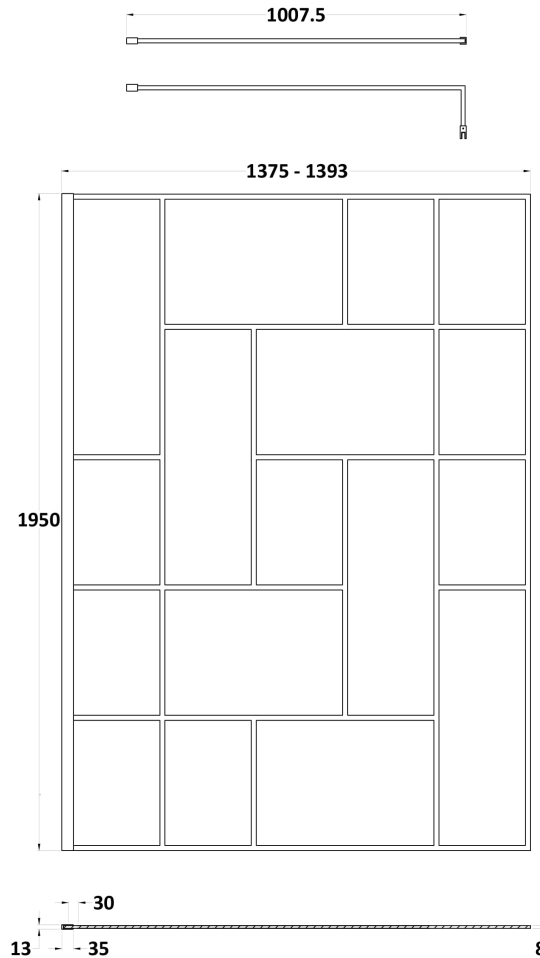

Sales Code: BFCPB14

Description: ABSTRACT 1400 Screen With Ceiling Posts

Packaging Details

Barcode: 5056462644271

Sales Code: WRSFB14

Description: ABSTRACT Wetroom Screen 1400X1950x8

Product Dimensions

Height (mm):	1950
Width (mm):	1393
Depth (mm):	14
Nett Weight (kg):	62.2

Packaging Dimensions

Height (mm):	60
Width (mm):	1450
Length (mm):	2070
Gross Weight (kg):	62.7

Packaging Data

Box Colour:	Brown Cardboard Box - Printed
Box Qty:	1
Label Size:	x
Label Colour:	Not Applicable
Label Qty:	0

Outer Box Dimensions (If Applicable)

Height (mm):	
Width (mm):	
Depth (mm):	
Length (mm):	
Gross Weight (kg):	
Barcode:	5056462614182

Product Details

Country of Origin:	China
Fitting Instruction:	No
CE Approval:	Yes
Profile Material:	Aluminium
Profile Finish:	Matt Black
Adjustments (mm):	1375mm-1393mm
Entry Width (mm):	N/A
Swing In Dim (mm):	N/A
Swing Out Dim (mm):	N/A
Radius (mm):	Not Applicable
Glass Thickness (mm):	8
Easy Fit:	No
Easy Clean:	No
Handle Style:	Not Applicable
Handle Material:	Not Applicable
Enclosure Design:	Frameless
Wheel Type:	Not Applicable
Support Bar Included:	Support Bar Included
Extras:	None

Packaging Data

Box Colour:	Brown Cardboard Box - Printed
Box Qty:	1
Label Size:	100 x 50
Label Colour:	White Label
Label Qty:	1

Outer Box Dimensions (If Applicable)

Height (mm):	
Width (mm):	
Depth (mm):	
Length (mm):	
Gross Weight (kg):	
Barcode:	5056211850601