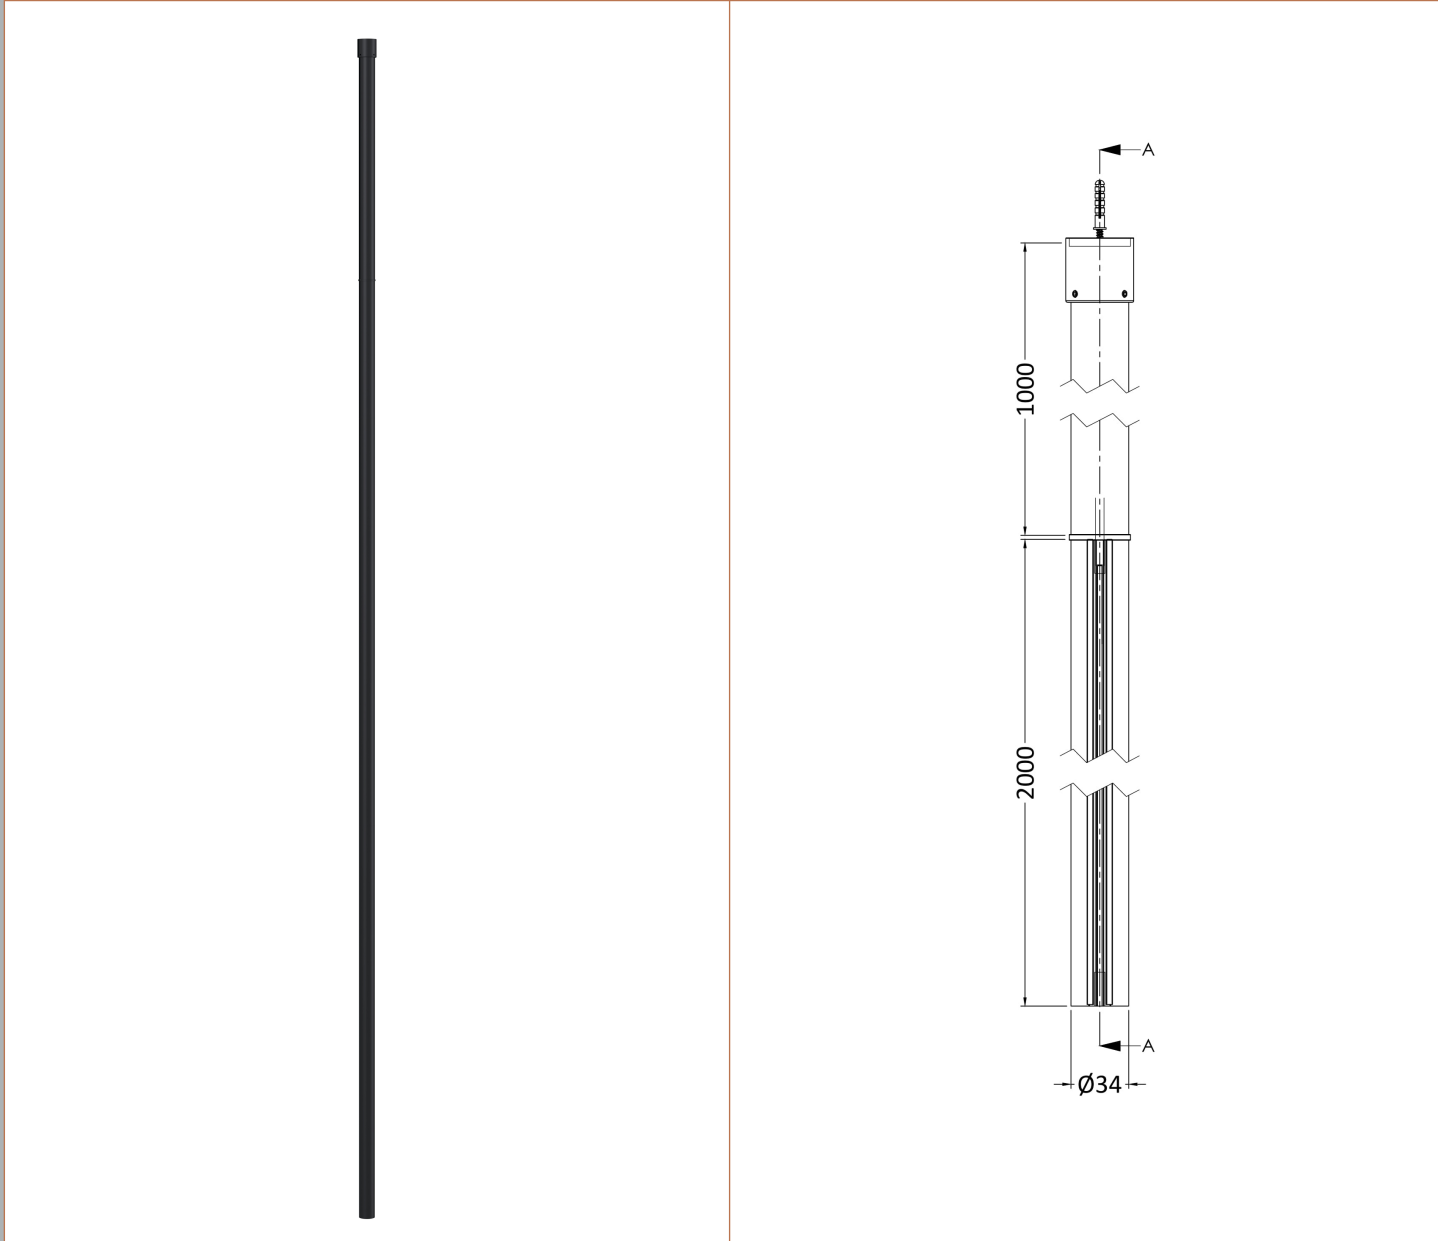

Sales Code: BFCPB14

Description: ABSTRACT 1400 Screen With Ceiling Posts

Packaging Details

Barcode: 5056462644271

Sales Code: WRSFB14

Description: ABSTRACT Wetroom Screen 1400X1950x8

Product Dimensions

Height (mm):	1950
Width (mm):	1393
Depth (mm):	14
Nett Weight (kg):	62.2

Outer Box Dimensions (If Applicable)

Height (mm):	
Width (mm):	
Depth (mm):	
Length (mm):	
Gross Weight (kg):	
Barcode:	5056462614182

Product Details

Country of Origin:	China
Fitting Instruction:	No
CE Approval:	Yes
Profile Material:	Aluminium
Profile Finish:	Matt Black
Adjustments (mm):	1375mm-1393mm
Entry Width (mm):	N/A
Swing In Dim (mm):	N/A
Swing Out Dim (mm):	N/A
Radius (mm):	Not Applicable
Glass Thickness (mm):	8
Easy Fit:	No
Easy Clean:	No
Handle Style:	Not Applicable
Handle Material:	Not Applicable
Enclosure Design:	Frameless
Wheel Type:	Not Applicable
Support Bar Included:	Support Bar Included
Extras:	None

Sales Code: WRSF006

Description: 2/1M Wetroom Screen Ceiling Post Black

Product Dimensions

Height (mm):	3000
Width (mm):	34
Depth (mm):	34
Nett Weight (kg):	3

Packaging Dimensions

Height (mm):	2030
Width (mm):	100
Length (mm):	70
Gross Weight (kg):	3

Packaging Data

Box Colour:	Brown Cardboard Box - Printed
Box Qty:	1
Label Size:	100 x 50
Label Colour:	White Label
Label Qty:	1

Outer Box Dimensions (If Applicable)

Height (mm):	
Width (mm):	
Depth (mm):	
Length (mm):	
Gross Weight (kg):	
Barcode:	5056211850601