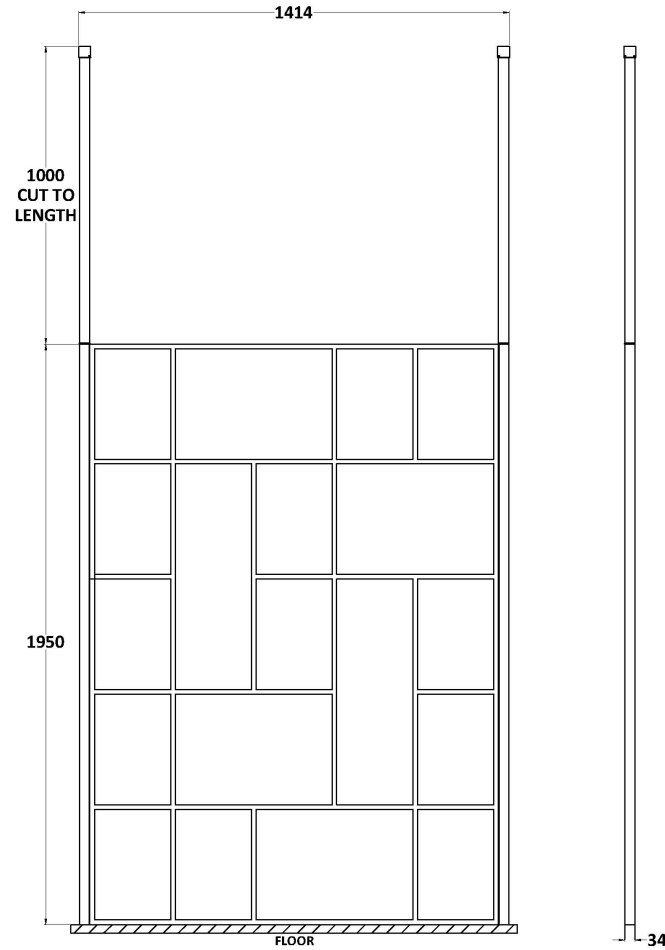

Sales Code: BFCPB14

Description: ABSTRACT 1400 Screen With Ceiling Posts

Packaging Details

Barcode: 5056462644271

Sales Code: WRSFB14

Description: ABSTRACT Wetroom Screen 1400X1950x8

Product Dimensions

Height (mm):	1950
Width (mm):	1393
Depth (mm):	14
Nett Weight (kg):	62.2

Packaging Dimensions

Height (mm):	60
Width (mm):	1450
Length (mm):	2070
Gross Weight (kg):	62.7

Packaging Data

Box Colour:	Brown Cardboard Box - Printed
Box Qty:	1
Label Size:	x
Label Colour:	Not Applicable
Label Qty:	0

Outer Box Dimensions (If Applicable)

Height (mm):	
Width (mm):	
Depth (mm):	
Length (mm):	
Gross Weight (kg):	
Barcode:	5056462614182

Product Details

Country of Origin:	China
Fitting Instruction:	No
CE Approval:	Yes
Profile Material:	Aluminium
Profile Finish:	Matt Black
Adjustments (mm):	1375mm-1393mm
Entry Width (mm):	N/A
Swing In Dim (mm):	N/A
Swing Out Dim (mm):	N/A
Radius (mm):	Not Applicable
Glass Thickness (mm):	8
Easy Fit:	No
Easy Clean:	No
Handle Style:	Not Applicable
Handle Material:	Not Applicable
Enclosure Design:	Frameless
Wheel Type:	Not Applicable
Support Bar Included:	Support Bar Included
Extras:	None

Sales Code: WRSF006

Description: 2/1M Wetroom Screen Ceiling Post Black

Product Dimensions

Height (mm):	3000
Width (mm):	34
Depth (mm):	34
Nett Weight (kg):	3

Packaging Dimensions

Height (mm):	2030
Width (mm):	100
Length (mm):	70
Gross Weight (kg):	3