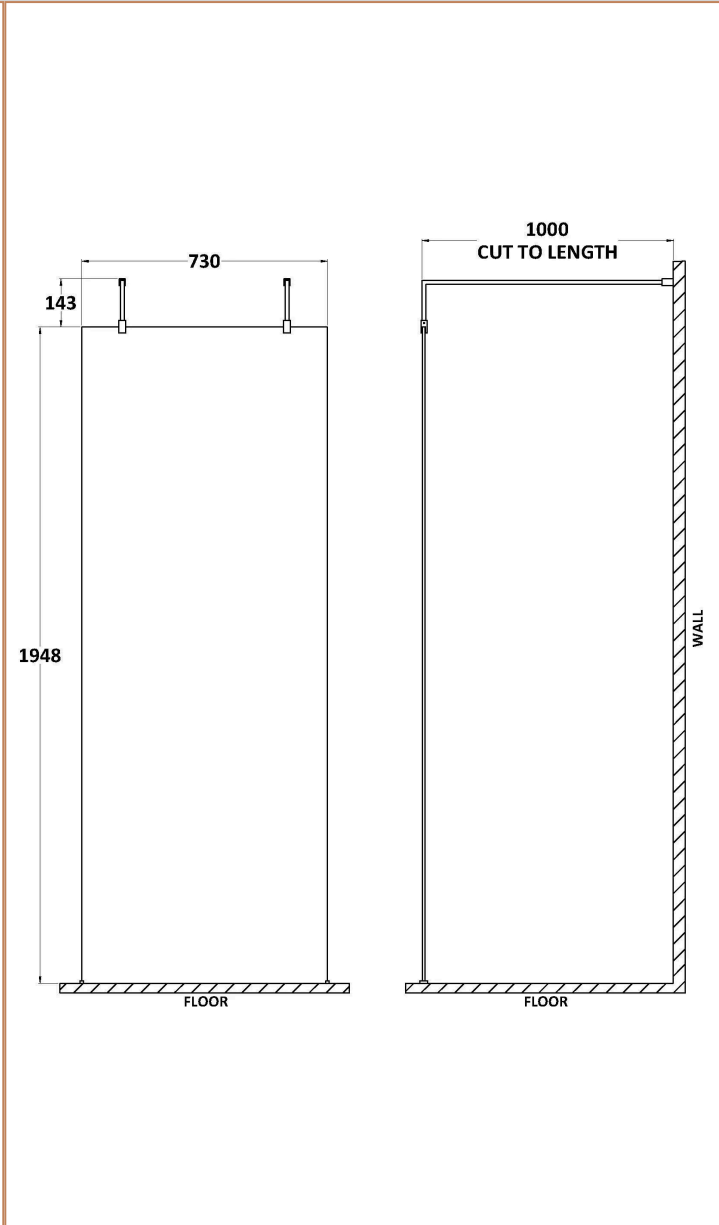

Sales Code:
BGPAF076

Barcode: 5056883741351

Brand: Hudson
Reed

Description: Hudson Reed 760mm Matt Black Wetroom Screen With Matt Black Support Arms and Feet

Product Dimensions

Product	1950 x 760 x 14mm (H x W x D)
Nett Weight	29.44 kg
Packaged Weight	29.44 kg

Product Details

Country of Origin	China
Product Material	Aluminium
Colour/Finish	Matt Black
Style	Contemporary
Easy Clean	Yes
Ce Certified	Yes
Declaration Of Performance	Yes
Easy Fit	No
Enclosure Design	Framed
Frame Finish	Matt Black
Glass Thickness	8 mm
Handles Included	No
Ukca Certified	Yes