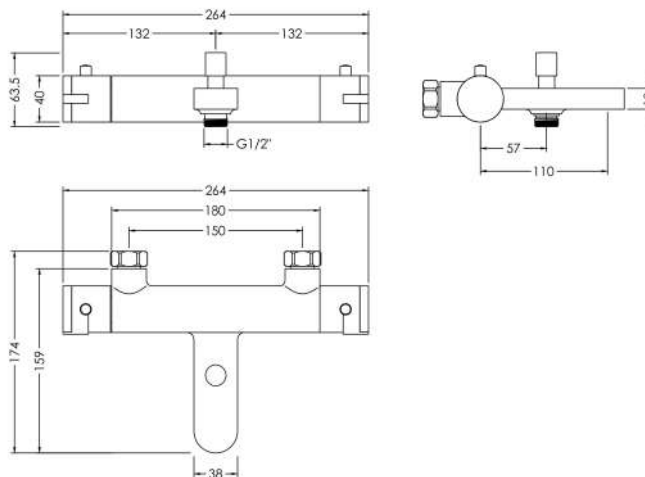

Sales Code: BIN005

Description: Binsey W/M Thermostatic Bsm

Product Dimensions

Height (mm):	50
Width (mm):	264
Depth (mm):	159
Length (mm):	
Nett Weight (kg):	1.98

Packaging Dimensions

Height (mm):	155
Width (mm):	235
Depth (mm):	335
Gross Weight (kg):	1.98

Packaging Data

Box Colour:	White Cardboard Box
Box Qty:	0
Label Size:	0 x 0
Label Colour:	White Label
Label Qty:	0

Outer Box Dimensions (If Applicable)

Height (mm):	500
Width (mm):	450
Depth (mm):	350
Length (mm):	
Gross Weight (kg):	
Barcode:	5056211898917

Product Details

Country of Origin:	China
Fitting Instruction:	Yes
Product Material:	Brass/ABS
Control Type:	Manual
Waste Included:	Waste Not Included
Waste Type:	Not Applicable
WRAS Approval: No	Approval No: N/A
Valve/Cartridge Type:	1/4 Turn Ceramic Disc
Colour/Finish:	Chrome
Mount Type:	Wall
Operating Pressure (bar):	3
Flow Rates: (Litres Per Min)	0.1 bar: 2.4 0.5 bar: 6.8 1 bar: 10 2 bar: 14.4 3 bar: 17.8
Pipe Size:	3/4"
Pipe Centres:	150