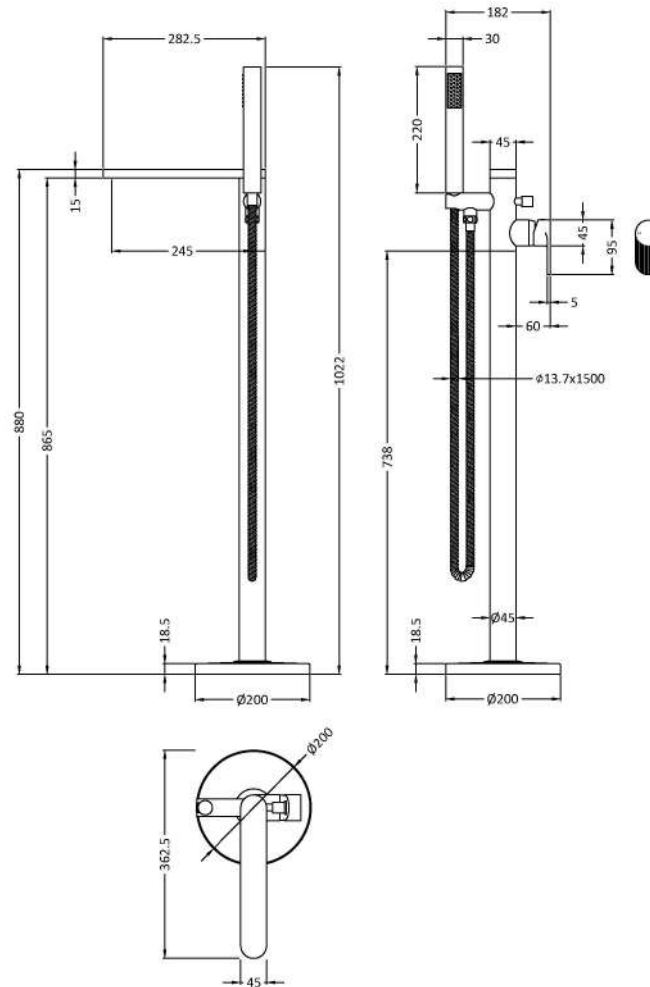

Sales Code: BIN1521F

Description: Freestanding Bath Shower Mixer With Kit

Product Dimensions

Height (mm):	880
Width (mm):	200
Depth (mm):	282
Length (mm):	
Nett Weight (kg):	6.17

Packaging Dimensions

Height (mm):	250
Width (mm):	400
Depth (mm):	980
Gross Weight (kg):	6.17

Packaging Data

Box Colour:	White Cardboard Box
Box Qty:	1
Label Size:	100 x 50
Label Colour:	White Label
Label Qty:	1

Outer Box Dimensions (If Applicable)

Height (mm):	500
Width (mm):	500
Depth (mm):	300
Length (mm):	
Gross Weight (kg):	
Barcode:	5056678478707

Product Details

Country of Origin:	China
Fitting Instruction:	No
Product Material:	Brass
Control Type:	Manual
Waste Included:	Waste Included
Waste Type:	Push Button
WRAS Approval: Yes	Approval No: 250702036
Valve/Cartridge Type:	Single Lever Cartridge
Colour/Finish:	Chrome
Mount Type:	Deck
Operating Pressure (bar):	0.2
Flow Rates: (Litres Per Min)	0.1 bar: N/A 0.5 bar: N/A 1 bar: 11.3 2 bar: 16.6 3 bar: 20.5
Pipe Size:	1/2"
Pipe Centres:	N/A