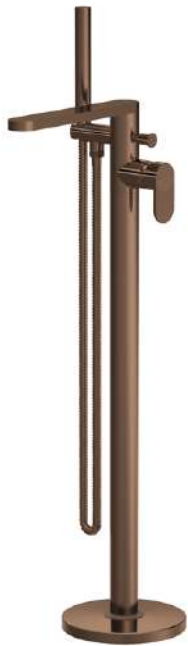

Sales Code: BIN1521F

Description: Freestanding Bath Shower Mixer With Kit

Product Dimensions

Height (mm):	880
Width (mm):	200
Depth (mm):	282
Length (mm):	
Nett Weight (kg):	6.17

Packaging Dimensions

Height (mm):	250
Width (mm):	400
Depth (mm):	980
Gross Weight (kg):	6.17

Packaging Data

Box Colour:	White Cardboard Box
Box Qty:	1
Label Size:	100 x 50
Label Colour:	White Label
Label Qty:	1

Outer Box Dimensions (If Applicable)

Height (mm):	500
Width (mm):	500
Depth (mm):	300
Length (mm):	
Gross Weight (kg):	
Barcode:	5056678478707

Product Details

Country of Origin:	China
Fitting Instruction:	No
Product Material:	Brass
Control Type:	Manual
Waste Included:	Waste Included
Waste Type:	Push Button
WRAS Approval: Yes	Approval No: 250702036
Valve/Cartridge Type:	Single Lever Cartridge
Colour/Finish:	Chrome
Mount Type:	Deck
Operating Pressure (bar):	0.2
Flow Rates: (Litres Per Min)	0.1 bar: N/A 0.5 bar: N/A 1 bar: 11.3 2 bar: 16.6 3 bar: 20.5
Pipe Size:	1/2"
Pipe Centres:	N/A