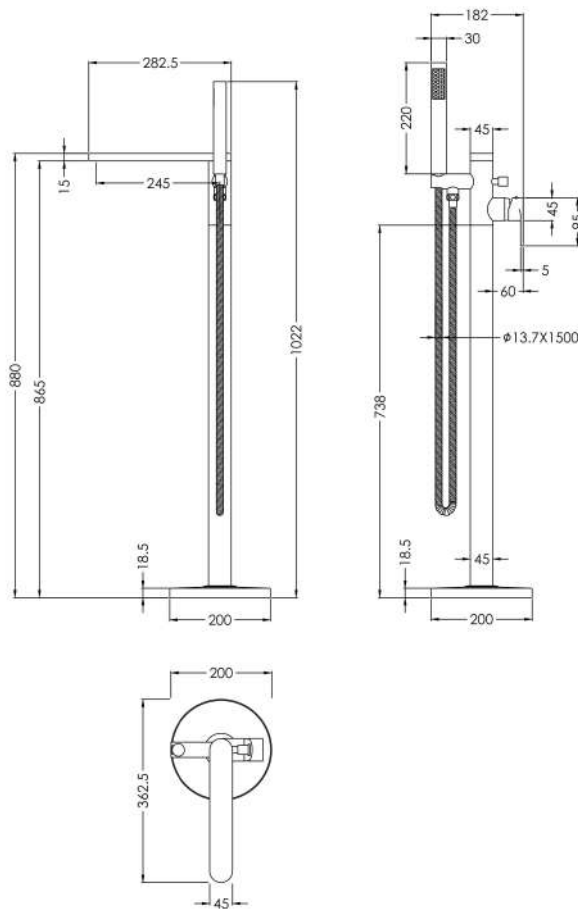

Sales Code: BIN1521

Description: Binsey Freestanding Bsm

Product Dimensions

Height (mm):	880
Width (mm):	200
Depth (mm):	360
Length (mm):	
Nett Weight (kg):	6.17

Packaging Dimensions

Height (mm):	250
Width (mm):	400
Depth (mm):	980
Gross Weight (kg):	6.17

Packaging Data

Box Colour:	White Cardboard Box
Box Qty:	1
Label Size:	100 x 50
Label Colour:	White Label
Label Qty:	1

Outer Box Dimensions (If Applicable)

Height (mm):	250
Width (mm):	400
Depth (mm):	980
Length (mm):	
Gross Weight (kg):	
Barcode:	5056678476772

Product Details

Country of Origin:	China
Fitting Instruction:	No
Product Material:	Brass/ABS
Control Type:	Manual
Waste Included:	Waste Not Included
Waste Type:	Not Applicable
WRAS Approval: Yes	Approval No: 250702036
Valve/Cartridge Type:	Single Lever Cartridge
Colour/Finish:	Brushed Bronze
Mount Type:	Floor Standing
Operating Pressure (bar):	3

Flow Rates: (Litres Per Min)	0.1 bar: N/A 0.5 bar: N/A 1 bar: 11.3 2 bar: 16.6 3 bar: 20.5
Pipe Size:	1/2"
Pipe Centres:	N/A