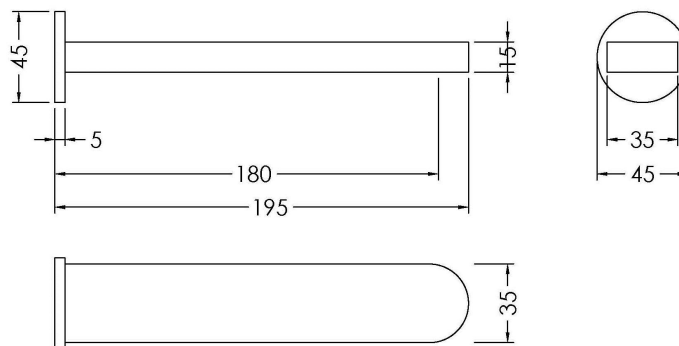

**Sales Code:** BIN300

**Description:** Binsey Bath Spout

**Product Dimensions**

Height (mm):	45
Width (mm):	45
Depth (mm):	195
Length (mm):	
Nett Weight (kg):	0.66

**Packaging Dimensions**

Height (mm):	75
Width (mm):	85
Depth (mm):	280
Gross Weight (kg):	0.66

**Packaging Data**

Box Colour:	White Cardboard Box
Box Qty:	1
Label Size:	100 x 50
Label Colour:	White Label
Label Qty:	1

**Outer Box Dimensions (If Applicable)**

Height (mm):	400
Width (mm):	370
Depth (mm):	290
Length (mm):	

Gross Weight (kg):	
Barcode:	5056211898948

**Product Details**

Country of Origin:	China
Fitting Instruction:	Yes
Product Material:	Brass
Control Type:	Manual
Waste Included:	Waste Not Included
Waste Type:	Not Applicable
WRAS Approval: No	Approval No: N/A
Valve/Cartridge Type:	Not Applicable
Colour/Finish:	Chrome
Mount Type:	Wall
Operating Pressure (bar):	1
Flow Rates: (Litres Per Min)	0.1 bar: 6.4 0.5 bar: 13.8 1 bar: 19.4 2 bar: 27.5 3 bar: 33.9
Pipe Size:	1/2"
Pipe Centres:	N/A