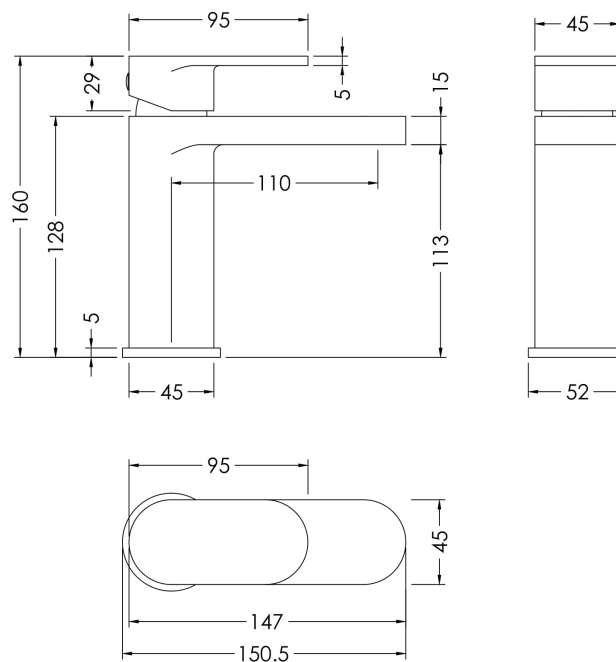

Sales Code: BIN305

Description: Binsey Mono Basin Mixer (P/B Waste)

Product Dimensions

Height (mm):	160
Width (mm):	52
Depth (mm):	147
Length (mm):	
Nett Weight (kg):	1.86

Packaging Dimensions

Height (mm):	95
Width (mm):	225
Depth (mm):	275
Gross Weight (kg):	1.86

Packaging Data

Box Colour:	White Cardboard Box
Box Qty:	1
Label Size:	100 x 50
Label Colour:	White Label
Label Qty:	1

Outer Box Dimensions (If Applicable)

Height (mm):	500
Width (mm):	500
Depth (mm):	300
Length (mm):	

Gross Weight (kg):	
Barcode:	5056211898764

Product Details

Country of Origin:	China
Fitting Instruction:	No
Product Material:	Brass
Control Type:	Manual
Waste Included:	Waste Included
Waste Type:	Push Button
WRAS Approval:	No
Approval No:	N/A
Valve/Cartridge Type:	Single Lever Cartridge
Colour/Finish:	Chrome
Mount Type:	Deck
Operating Pressure (bar):	0.2

Flow Rates: (Litres Per Min)	0.1 bar: 2.9	0.5 bar: 7.7	1 bar: 11.2	2 bar: 16.1	3 bar: 20
Pipe Size:	1/2"				
Pipe Centres:	N/A				