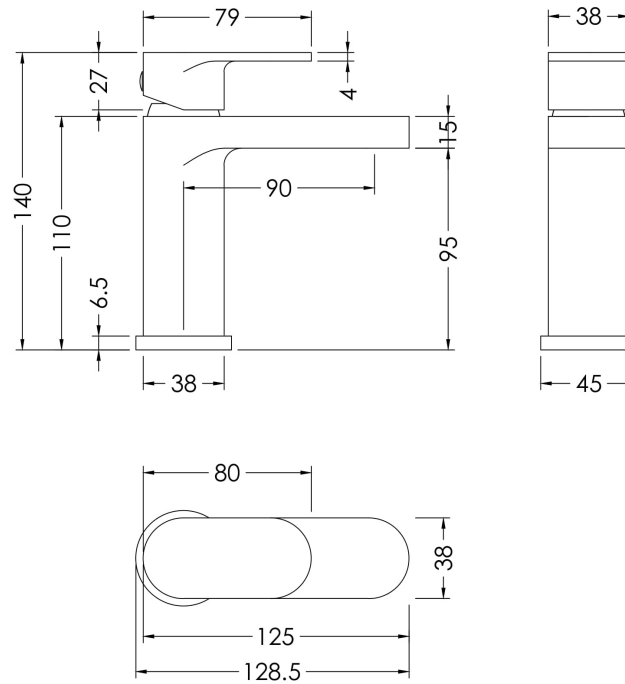

Sales Code: BIN315

Description: Binsey Mini Basin Mixer (P/B Waste)

Product Dimensions

Height (mm):	140
Width (mm):	45
Depth (mm):	125
Length (mm):	
Nett Weight (kg):	1.37

Packaging Dimensions

Height (mm):	95
Width (mm):	225
Depth (mm):	275
Gross Weight (kg):	1.37

Packaging Data

Box Colour:	White Cardboard Box
Box Qty:	1
Label Size:	100 x 50
Label Colour:	White Label
Label Qty:	1

Outer Box Dimensions (If Applicable)

Height (mm):	500
Width (mm):	480
Depth (mm):	295
Length (mm):	
Gross Weight (kg):	
Barcode:	5056211898771

Product Details

Country of Origin:	China
Fitting Instruction:	No
Product Material:	Brass
Control Type:	Manual
Waste Included:	Waste Included
Waste Type:	Push Button
WRAS Approval:	No
Approval No:	N/A
Valve/Cartridge Type:	Single Lever Cartridge
Colour/Finish:	Chrome
Mount Type:	Deck
Operating Pressure (bar):	0.2

Flow Rates: (Litres Per Min) 0.1 bar: 2.5 0.5 bar: 6.9 1 bar: 10 2 bar: 14.4 3 bar: 17.7

Pipe Size: 1/2"

Pipe Centres: N/A