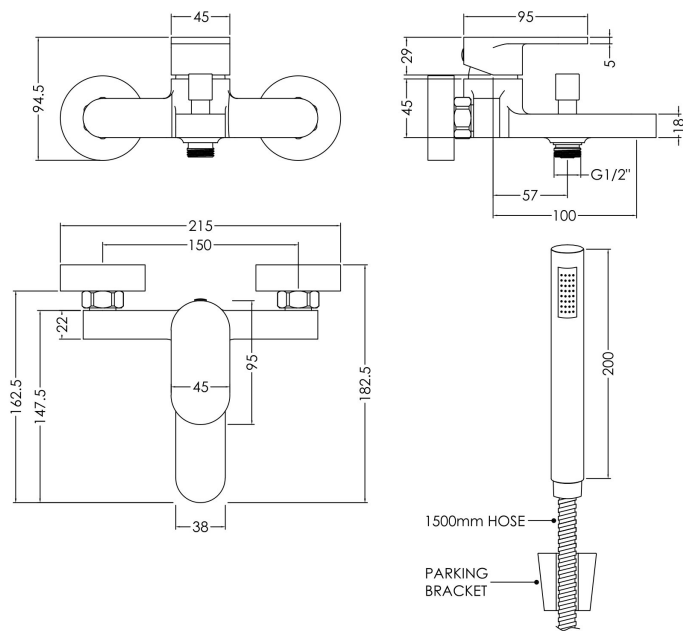

Sales Code: BIN316

Description: Binsey W/M Sl Bsm With Kit

Product Dimensions

Height (mm):	77
Width (mm):	180
Depth (mm):	147
Length (mm):	
Nett Weight (kg):	1.7

Packaging Dimensions

Height (mm):	85
Width (mm):	220
Depth (mm):	330
Gross Weight (kg):	1.7

Packaging Data

Box Colour:	White Cardboard Box
Box Qty:	0
Label Size:	0 x 0
Label Colour:	White Label
Label Qty:	0

Outer Box Dimensions (If Applicable)

Height (mm):	565
Width (mm):	525
Depth (mm):	350
Length (mm):	
Gross Weight (kg):	
Barcode:	5056211898900

Product Details

Country of Origin:	China
Fitting Instruction:	Yes
Product Material:	Brass/ABS
Control Type:	Manual
Waste Included:	Waste Not Included
Waste Type:	Not Applicable
WRAS Approval: No	Approval No: N/A
Valve/Cartridge Type:	1/4 Turn Ceramic Disc
Colour/Finish:	Chrome
Mount Type:	Wall
Operating Pressure (bar):	3

Flow Rates: (Litres Per Min)	0.1 bar: 2.6	0.5 bar: 6	1 bar: 8.4	2 bar: 12	3 bar: 14.5
Pipe Size:	3/4"				
Pipe Centres:	150				