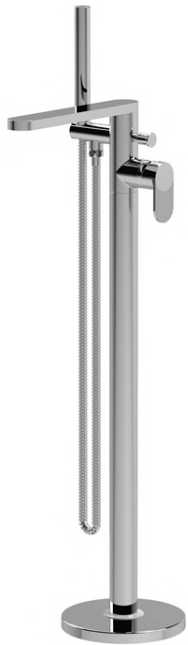

Sales Code: BIN321F

Description: Freestanding Bath Shower Mixer With Kit

Product Dimensions

Height (mm):	880
Width (mm):	200
Depth (mm):	282
Length (mm):	
Nett Weight (kg):	6.17

Packaging Dimensions

Height (mm):	250
Width (mm):	400
Depth (mm):	980
Gross Weight (kg):	6.17

Packaging Data

Box Colour:	White Cardboard Box
Box Qty:	1
Label Size:	100 x 50
Label Colour:	White Label
Label Qty:	1

Outer Box Dimensions (If Applicable)

Height (mm):	500
Width (mm):	500
Depth (mm):	300
Length (mm):	
Gross Weight (kg):	
Barcode:	5056678478691

Product Details

Country of Origin:	China
Fitting Instruction:	No
Product Material:	Brass
Control Type:	Manual
Waste Included:	Waste Included
Waste Type:	Push Button
WRAS Approval: Yes	Approval No: 250702036
Valve/Cartridge Type:	Single Lever Cartridge
Colour/Finish:	Chrome
Mount Type:	Deck
Operating Pressure (bar):	0.2

Flow Rates: (Litres Per Min)	0.1 bar: N/A 0.5 bar: N/A 1 bar: 11.3 2 bar: 16.6 3 bar: 20.5
Pipe Size:	1/2"
Pipe Centres:	N/A