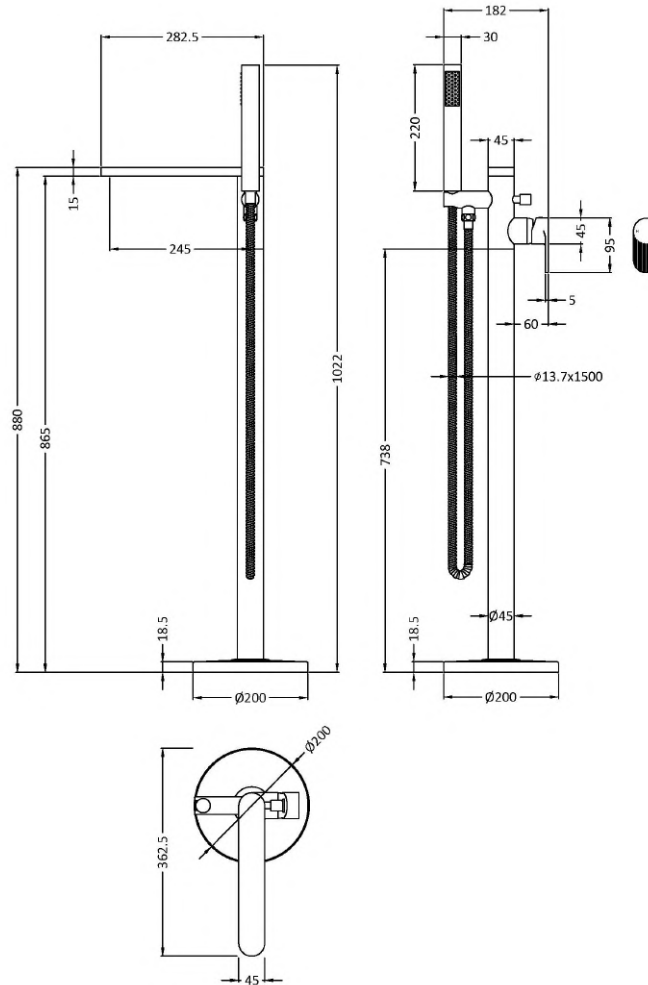

Sales Code: BIN321F

Description: Freestanding Bath Shower Mixer With Kit

Product Dimensions

Height (mm):	880
Width (mm):	200
Depth (mm):	282
Length (mm):	
Nett Weight (kg):	6.17

Packaging Dimensions

Height (mm):	250
Width (mm):	400
Depth (mm):	980
Gross Weight (kg):	6.17

Packaging Data

Box Colour:	White Cardboard Box
Box Qty:	1
Label Size:	100 x 50
Label Colour:	White Label
Label Qty:	1

Outer Box Dimensions (If Applicable)

Height (mm):	500
Width (mm):	500
Depth (mm):	300
Length (mm):	
Gross Weight (kg):	
Barcode:	5056678478691

Product Details

Country of Origin:	China
Fitting Instruction:	No
Product Material:	Brass
Control Type:	Manual
Waste Included:	Waste Included
Waste Type:	Push Button
WRAS Approval: Yes	Approval No: 250702036
Valve/Cartridge Type:	Single Lever Cartridge
Colour/Finish:	Chrome
Mount Type:	Deck
Operating Pressure (bar):	0.2

Flow Rates: (Litres Per Min)	0.1 bar: N/A 0.5 bar: N/A 1 bar: 11.3 2 bar: 16.6 3 bar: 20.5
Pipe Size:	1/2"
Pipe Centres:	N/A