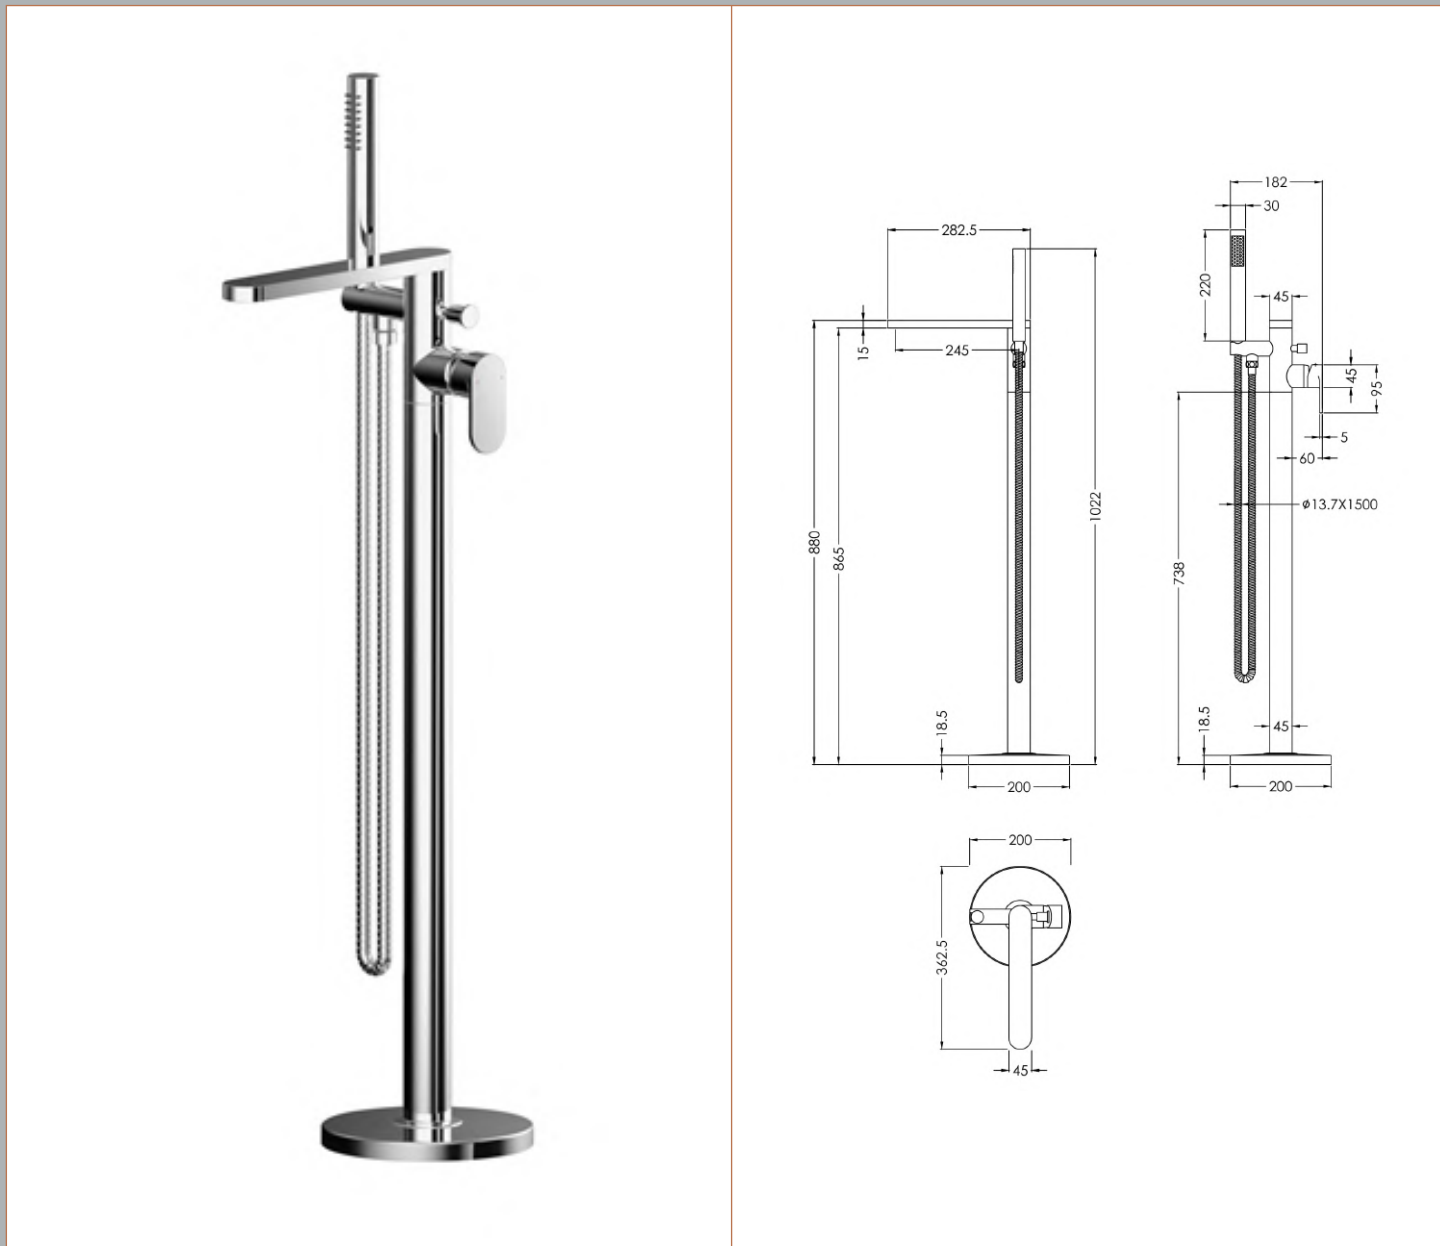

Sales Code: BIN321

Description: Binsey Freestanding Bsm

Product Dimensions

Height (mm):	880
Width (mm):	200
Depth (mm):	360
Length (mm):	
Nett Weight (kg):	6.17

Packaging Dimensions

Height (mm):	220
Width (mm):	405
Depth (mm):	1000
Gross Weight (kg):	6.17

Packaging Data

Box Colour:	White Cardboard Box
Box Qty:	1
Label Size:	100 x 50
Label Colour:	White Label
Label Qty:	1

Outer Box Dimensions (If Applicable)

Height (mm):	250
Width (mm):	400
Depth (mm):	980
Length (mm):	
Gross Weight (kg):	
Barcode:	5056211898924

Product Details

Country of Origin:	China
Fitting Instruction:	No
Product Material:	Brass/ABS
Control Type:	Manual
Waste Included:	Waste Not Included
Waste Type:	Not Applicable
WRAS Approval: Yes	Approval No: 250702036
Valve/Cartridge Type:	Single Lever Cartridge
Colour/Finish:	Chrome
Mount Type:	Floor Standing
Operating Pressure (bar):	3

Flow Rates: (Litres Per Min) 0.1 bar: N/A 0.5 bar: N/A 1 bar: 11.3 2 bar: 16.6 3 bar: 20.5

Pipe Size: 1/2"

Pipe Centres: N/A