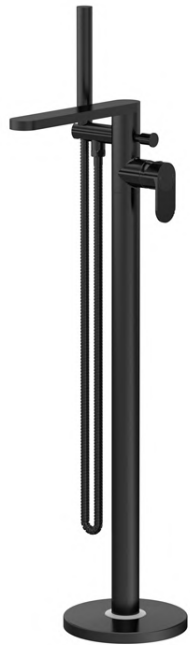

Sales Code: BIN421F

Description: Freestanding Bath Shower Mixer With Kit

Product Dimensions

Height (mm):	880
Width (mm):	200
Depth (mm):	282
Length (mm):	
Nett Weight (kg):	6.17

Packaging Dimensions

Height (mm):	250
Width (mm):	400
Depth (mm):	980
Gross Weight (kg):	6.17

Packaging Data

Box Colour:	White Cardboard Box
Box Qty:	1
Label Size:	100 x 50
Label Colour:	White Label
Label Qty:	1

Outer Box Dimensions (If Applicable)

Height (mm):	500
Width (mm):	500
Depth (mm):	300
Length (mm):	
Gross Weight (kg):	
Barcode:	5056678478714

Product Details

Country of Origin:	China
Fitting Instruction:	No
Product Material:	Brass
Control Type:	Manual
Waste Included:	Waste Included
Waste Type:	Push Button
WRAS Approval: Yes	Approval No: 250702036
Valve/Cartridge Type:	Single Lever Cartridge
Colour/Finish:	Chrome
Mount Type:	Deck
Operating Pressure (bar):	0.2
Flow Rates: (Litres Per Min)	0.1 bar: N/A 0.5 bar: N/A 1 bar: 11.3 2 bar: 16.6 3 bar: 20.5
Pipe Size:	1/2"
Pipe Centres:	N/A