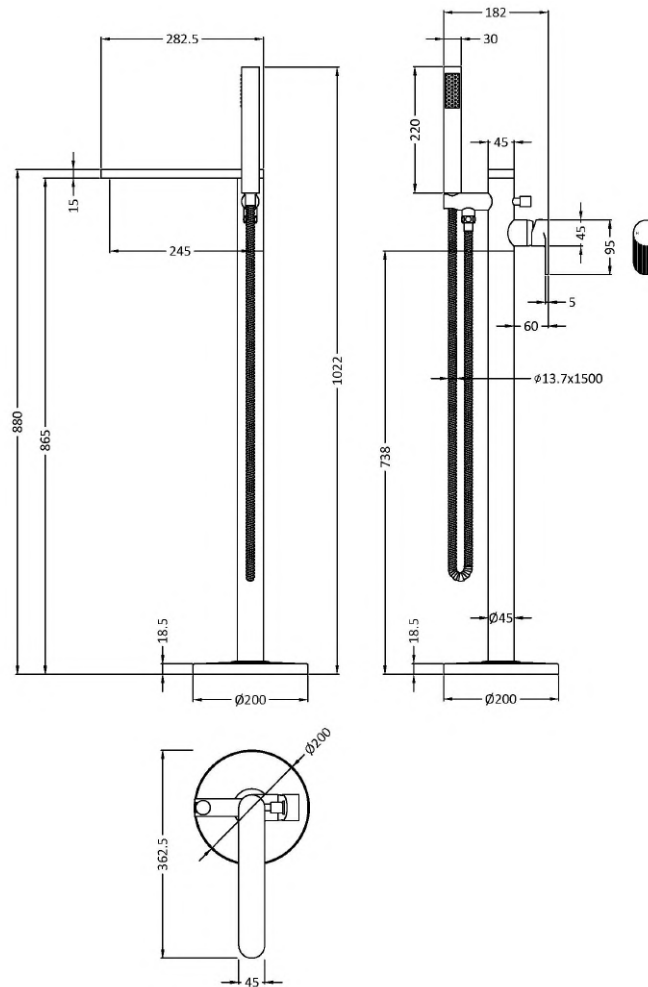

Sales Code: BIN421F

Description: Freestanding Bath Shower Mixer With Kit

Product Dimensions

Height (mm):	880
Width (mm):	200
Depth (mm):	282
Length (mm):	
Nett Weight (kg):	6.17

Packaging Dimensions

Height (mm):	250
Width (mm):	400
Depth (mm):	980
Gross Weight (kg):	6.17

Packaging Data

Box Colour:	White Cardboard Box
Box Qty:	1
Label Size:	100 x 50
Label Colour:	White Label
Label Qty:	1

Outer Box Dimensions (If Applicable)

Height (mm):	500
Width (mm):	500
Depth (mm):	300
Length (mm):	
Gross Weight (kg):	
Barcode:	5056678478714

Product Details

Country of Origin:	China
Fitting Instruction:	No
Product Material:	Brass
Control Type:	Manual
Waste Included:	Waste Included
Waste Type:	Push Button
WRAS Approval: Yes	Approval No: 250702036
Valve/Cartridge Type:	Single Lever Cartridge
Colour/Finish:	Chrome
Mount Type:	Deck
Operating Pressure (bar):	0.2
Flow Rates: (Litres Per Min)	0.1 bar: N/A 0.5 bar: N/A 1 bar: 11.3 2 bar: 16.6 3 bar: 20.5
Pipe Size:	1/2"
Pipe Centres:	N/A