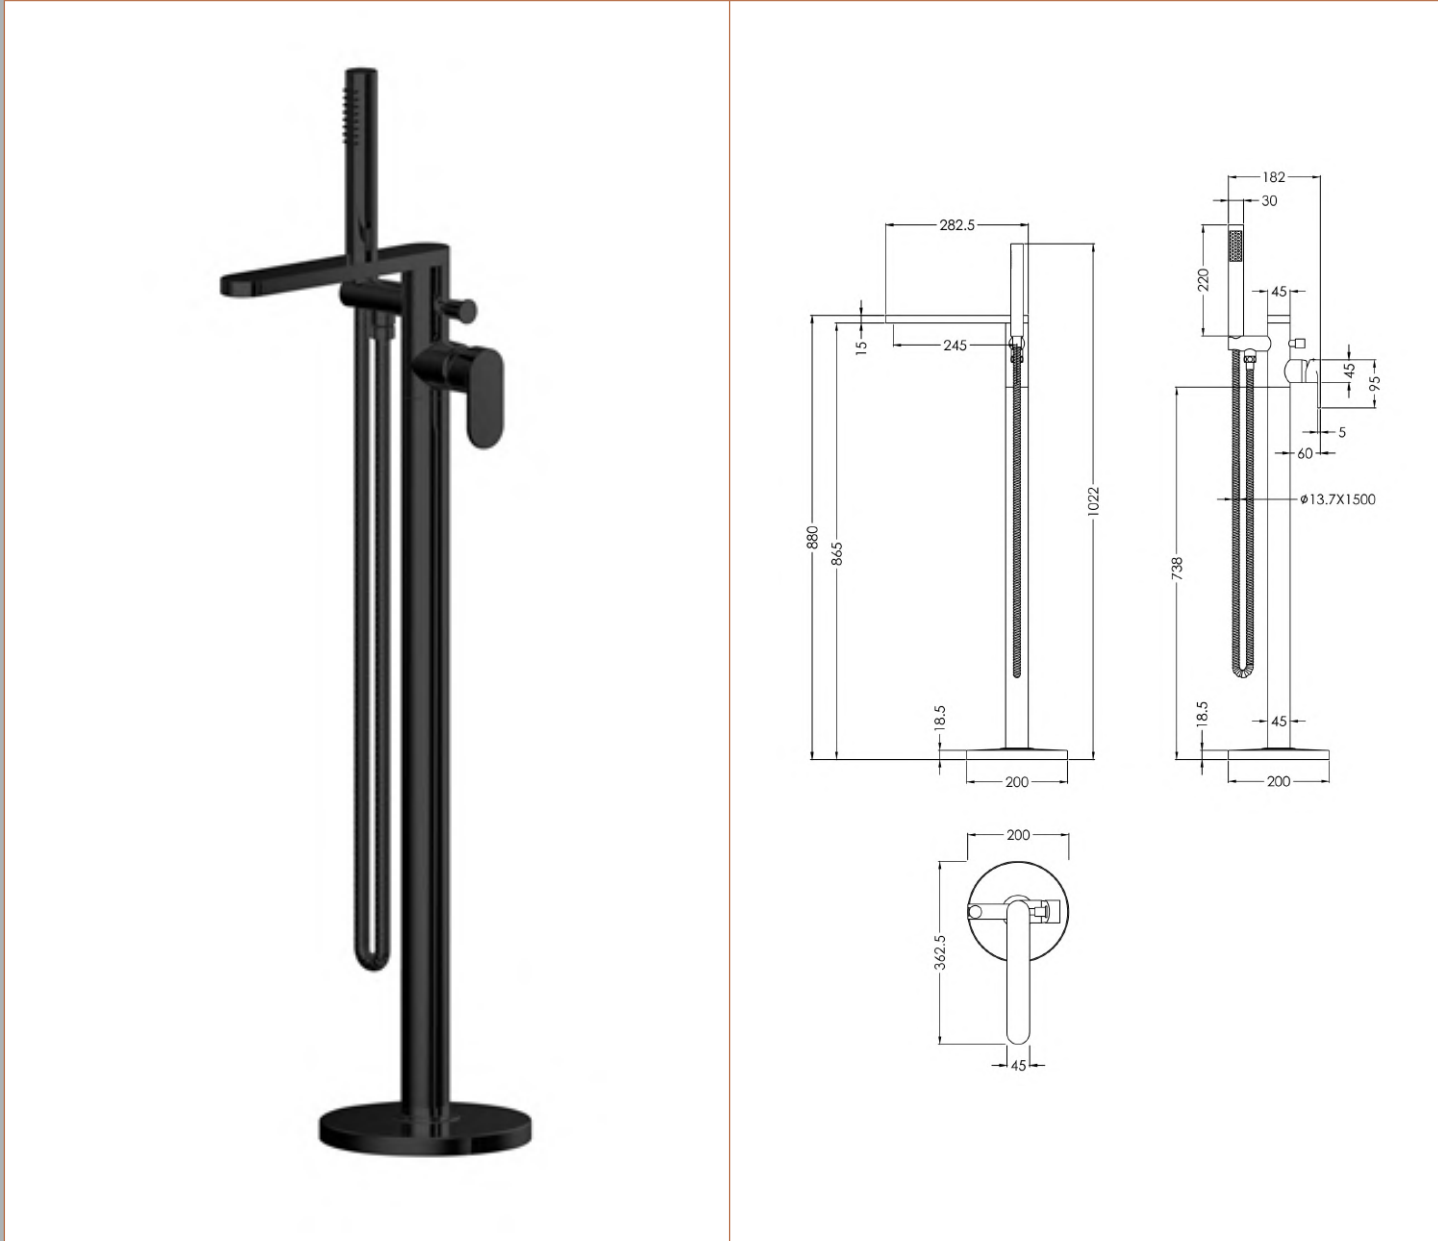

Sales Code: BIN421

Description: Binsey Freestanding Bsm

Product Dimensions

Height (mm):	880
Width (mm):	200
Depth (mm):	360
Length (mm):	
Nett Weight (kg):	6.17

Packaging Dimensions

Height (mm):	250
Width (mm):	400
Depth (mm):	980
Gross Weight (kg):	6.17

Packaging Data

Box Colour:	White Cardboard Box
Box Qty:	1
Label Size:	100 x 50
Label Colour:	White Label
Label Qty:	1

Outer Box Dimensions (If Applicable)

Height (mm):	250
Width (mm):	400
Depth (mm):	980
Length (mm):	
Gross Weight (kg):	
Barcode:	5056678476789

Product Details

Country of Origin:	China
Fitting Instruction:	No
Product Material:	Brass/ABS
Control Type:	Manual
Waste Included:	Waste Not Included
Waste Type:	Not Applicable
WRAS Approval: Yes	Approval No: 250702036
Valve/Cartridge Type:	Single Lever Cartridge
Colour/Finish:	Matt Black
Mount Type:	Floor Standing
Operating Pressure (bar):	3
Flow Rates: (Litres Per Min) 0.1 bar: N/A 0.5 bar: N/A 1 bar: 11.3 2 bar: 16.6 3 bar: 20.5	
Pipe Size:	1/2"
Pipe Centres:	N/A