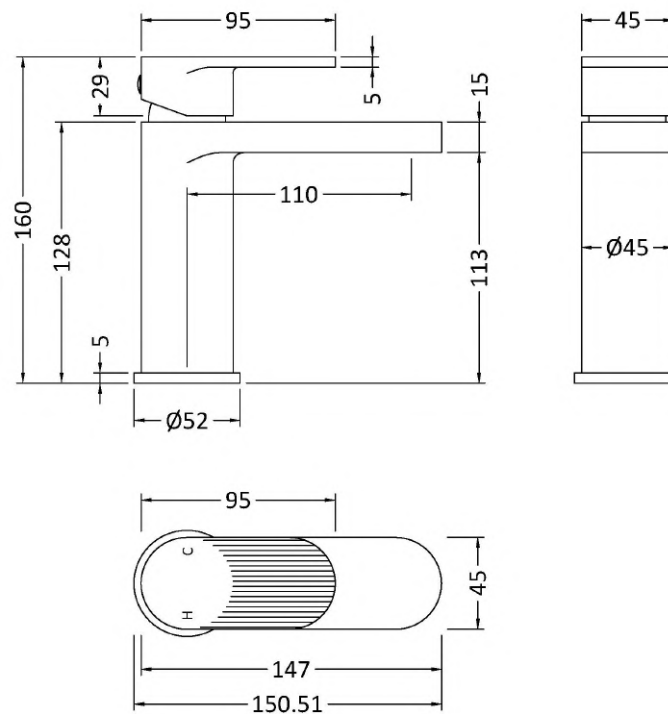

Sales Code: BIN705F

Description: Binsey Fluted Mono Basin Mixer P/B Waste

Product Dimensions

Height (mm):	160
Width (mm):	52
Depth (mm):	150
Length (mm):	
Nett Weight (kg):	1.86

Packaging Dimensions

Height (mm):	95
Width (mm):	225
Depth (mm):	275
Gross Weight (kg):	1.86

Packaging Data

Box Colour:	White Cardboard Box
Box Qty:	1
Label Size:	100 x 50
Label Colour:	White Label
Label Qty:	1

Outer Box Dimensions (If Applicable)

Height (mm):	500
Width (mm):	500
Depth (mm):	300
Length (mm):	

Gross Weight (kg):	
Barcode:	5056678478639

Product Details

Country of Origin:	China
Fitting Instruction:	No
Product Material:	Brass
Control Type:	Manual
Waste Included:	Waste Included
Waste Type:	Push Button
WRAS Approval: Yes	Approval No: 250702009
Valve/Cartridge Type:	Single Lever Cartridge
Colour/Finish:	Chrome
Mount Type:	Deck
Operating Pressure (bar):	0.2
Flow Rates: (Litres Per Min)	0.1 bar: 2.9 0.5 bar: 7.7 1 bar: 11.2 2 bar: 16.1 3 bar: 20
Pipe Size:	1/2"
Pipe Centres:	N/A