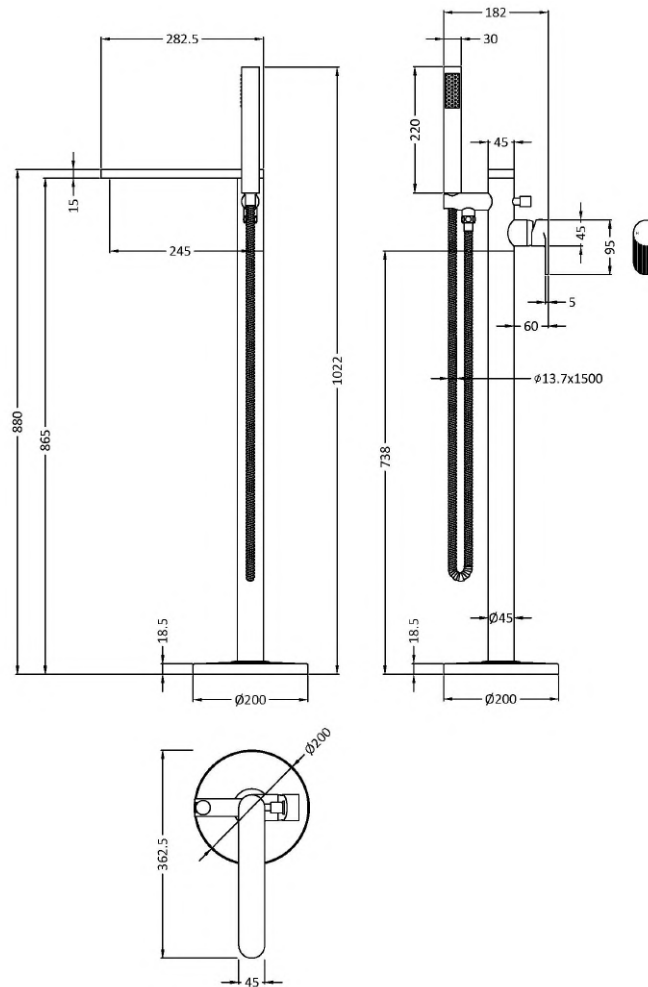

Sales Code: BIN721F

Description: Freestanding Bath Shower Mixer With Kit

Product Dimensions

Height (mm):	880
Width (mm):	200
Depth (mm):	282
Length (mm):	
Nett Weight (kg):	6.17

Packaging Dimensions

Height (mm):	250
Width (mm):	400
Depth (mm):	980
Gross Weight (kg):	6.17

Packaging Data

Box Colour:	White Cardboard Box
Box Qty:	1
Label Size:	100 x 50
Label Colour:	White Label
Label Qty:	1

Outer Box Dimensions (If Applicable)

Height (mm):	500
Width (mm):	500
Depth (mm):	300
Length (mm):	
Gross Weight (kg):	
Barcode:	5056678478738

Product Details

Country of Origin:	China
Fitting Instruction:	No
Product Material:	Brass
Control Type:	Manual
Waste Included:	Waste Included
Waste Type:	Push Button
WRAS Approval: Yes	Approval No: 250702036
Valve/Cartridge Type:	Single Lever Cartridge
Colour/Finish:	Chrome
Mount Type:	Deck
Operating Pressure (bar):	0.2
Flow Rates: (Litres Per Min)	0.1 bar: N/A 0.5 bar: N/A 1 bar: 11.3 2 bar: 16.6 3 bar: 20.5
Pipe Size:	1/2"
Pipe Centres:	N/A