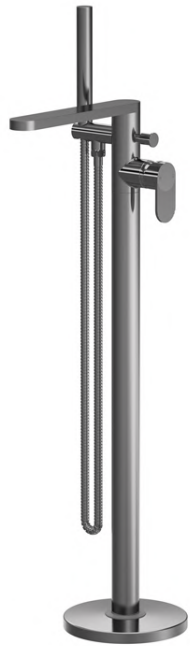

Sales Code: BIN721F

Description: Freestanding Bath Shower Mixer With Kit

Product Dimensions

Height (mm):	880
Width (mm):	200
Depth (mm):	282
Length (mm):	
Nett Weight (kg):	6.17

Packaging Dimensions

Height (mm):	250
Width (mm):	400
Depth (mm):	980
Gross Weight (kg):	6.17

Packaging Data

Box Colour:	White Cardboard Box
Box Qty:	1
Label Size:	100 x 50
Label Colour:	White Label
Label Qty:	1

Outer Box Dimensions (If Applicable)

Height (mm):	500
Width (mm):	500
Depth (mm):	300
Length (mm):	
Gross Weight (kg):	
Barcode:	5056678478738

Product Details

Country of Origin:	China
Fitting Instruction:	No
Product Material:	Brass
Control Type:	Manual
Waste Included:	Waste Included
Waste Type:	Push Button
WRAS Approval: Yes	Approval No: 250702036
Valve/Cartridge Type:	Single Lever Cartridge
Colour/Finish:	Chrome
Mount Type:	Deck
Operating Pressure (bar):	0.2
Flow Rates: (Litres Per Min)	0.1 bar: N/A 0.5 bar: N/A 1 bar: 11.3 2 bar: 16.6 3 bar: 20.5
Pipe Size:	1/2"
Pipe Centres:	N/A