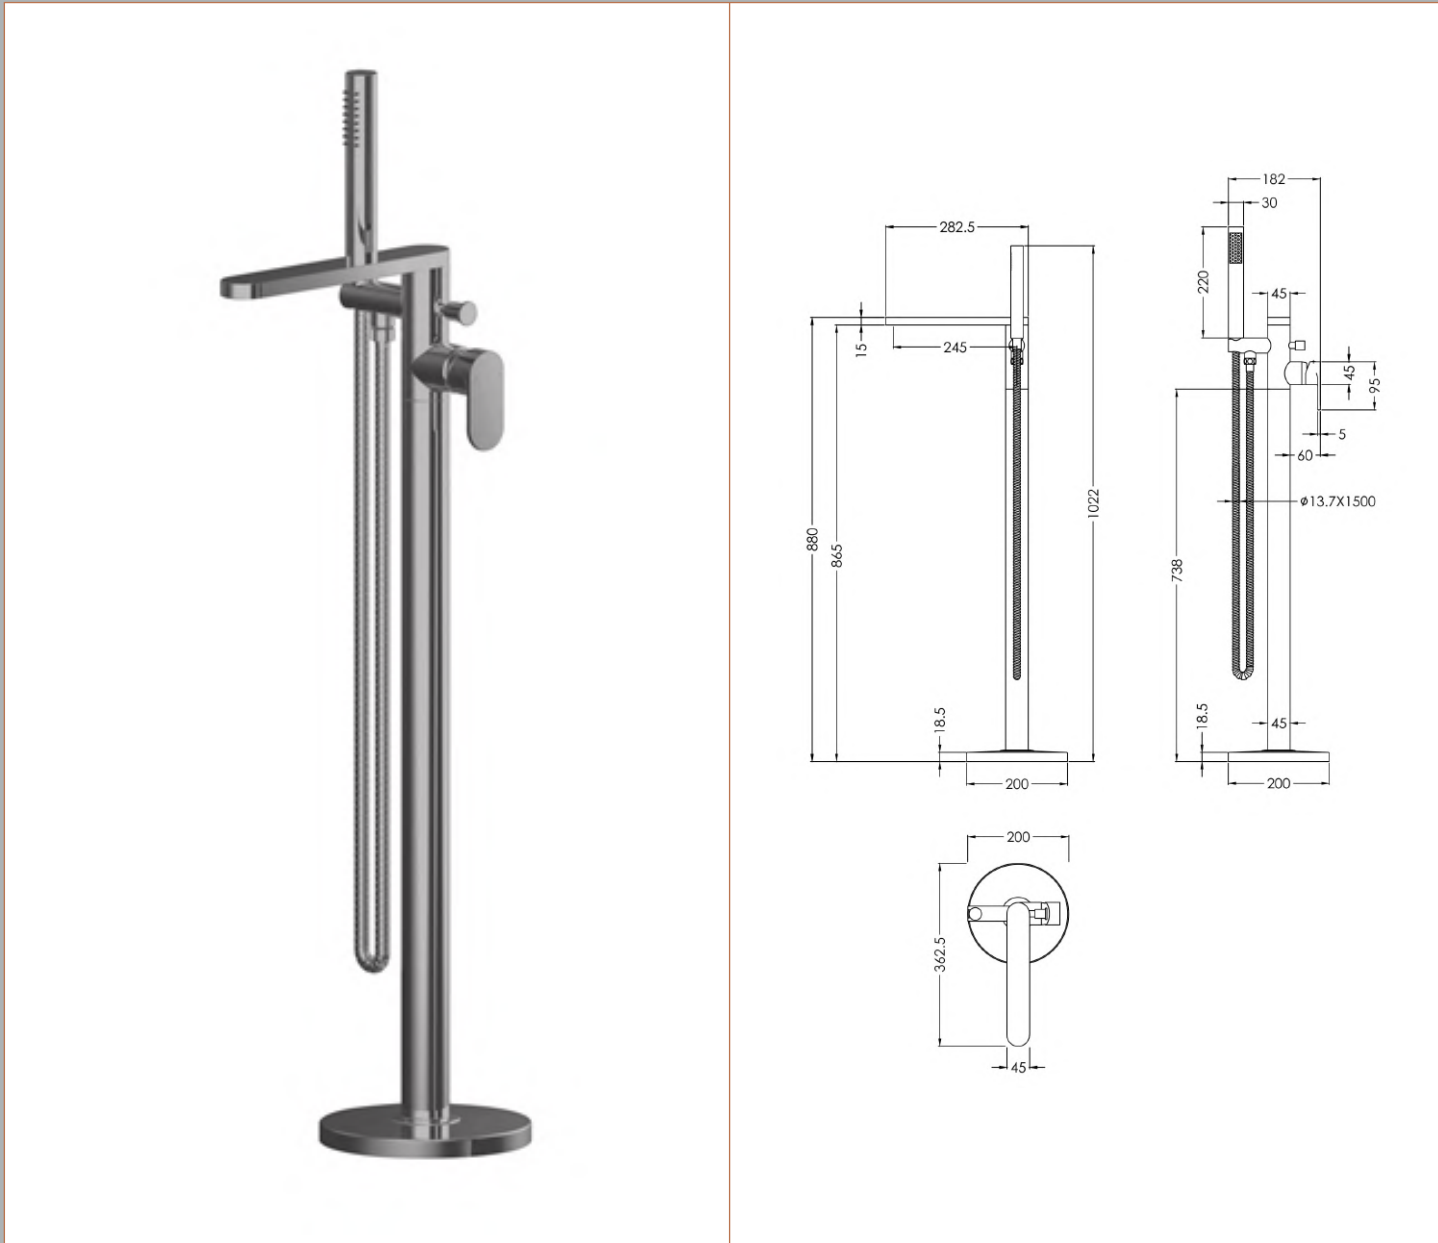

Sales Code: BIN721

Description: Binsey Freestanding Bsm

### Product Dimensions

Height (mm):	880
Width (mm):	200
Depth (mm):	360
Length (mm):	
Nett Weight (kg):	6.17

### Packaging Dimensions

Height (mm):	250
Width (mm):	400
Depth (mm):	980
Gross Weight (kg):	6.17

### Outer Box Dimensions (If Applicable)

Height (mm):	250
Width (mm):	400
Depth (mm):	980
Length (mm):	

Gross Weight (kg):	
Barcode:	5056678476802