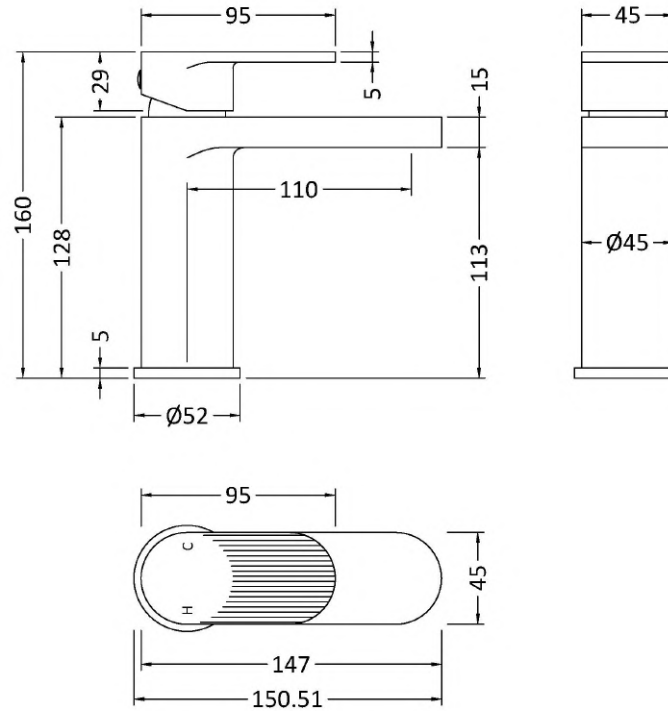

Sales Code: BIN805F

Description: Binsey Fluted Mono Basin Mixer P/B Waste

Product Dimensions

Height (mm):	160
Width (mm):	52
Depth (mm):	150
Length (mm):	
Nett Weight (kg):	1.86

Packaging Dimensions

Height (mm):	95
Width (mm):	225
Depth (mm):	275
Gross Weight (kg):	1.86

Packaging Data

Box Colour:	White Cardboard Box
Box Qty:	1
Label Size:	100 x 50
Label Colour:	White Label
Label Qty:	1

Outer Box Dimensions (If Applicable)

Height (mm):	500
Width (mm):	500
Depth (mm):	300
Length (mm):	

Gross Weight (kg):	
Barcode:	5056678478622

Product Details

Country of Origin:	China
Fitting Instruction:	No
Product Material:	Brass
Control Type:	Manual
Waste Included:	Waste Included
Waste Type:	Push Button
WRAS Approval: Yes	Approval No: 250702009
Valve/Cartridge Type:	Single Lever Cartridge
Colour/Finish:	Chrome
Mount Type:	Deck
Operating Pressure (bar):	0.2
Flow Rates: (Litres Per Min)	0.1 bar: 2.9 0.5 bar: 7.7 1 bar: 11.2 2 bar: 16.1 3 bar: 20
Pipe Size:	1/2"
Pipe Centres:	N/A