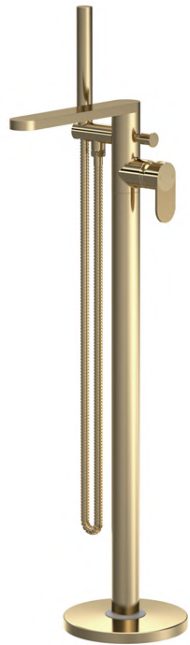

Sales Code: BIN821F

Description: Freestanding Bath Shower Mixer With Kit

### Product Dimensions

Height (mm):	880
Width (mm):	200
Depth (mm):	282
Length (mm):	
Nett Weight (kg):	6.17

### Packaging Dimensions

Height (mm):	250
Width (mm):	400
Depth (mm):	980
Gross Weight (kg):	6.17

### Product Details

Country of Origin:	China
Fitting Instruction:	No
Product Material:	Brass
Control Type:	Manual
Waste Included:	Waste Included
Waste Type:	Push Button
WRAS Approval: Yes	Approval No: 250702036
Valve/Cartridge Type:	Single Lever Cartridge
Colour/Finish:	Chrome
Mount Type:	Deck
Operating Pressure (bar):	0.2
Flow Rates: (Litres Per Min) 0.1 bar: N/A 0.5 bar: N/A 1 bar: 11.3 2 bar: 16.6 3 bar: 20.5	
Pipe Size:	1/2"
Pipe Centres:	N/A