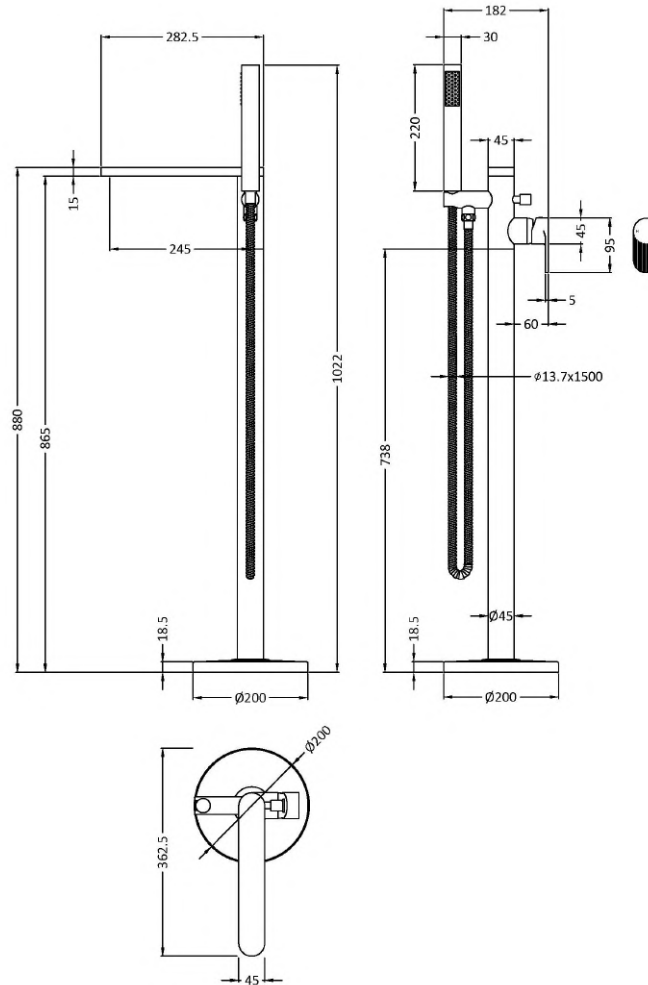

### Product Dimensions

Height (mm):	880
Width (mm):	200
Depth (mm):	282
Length (mm):	
Nett Weight (kg):	6.17

### Packaging Dimensions

Height (mm):	250
Width (mm):	400
Depth (mm):	980
Gross Weight (kg):	6.17

### Outer Box Dimensions (If Applicable)

Height (mm):	500
Width (mm):	500
Depth (mm):	300
Length (mm):	
Gross Weight (kg):	
Barcode:	5056678478721

### Product Details

Country of Origin:	China
Fitting Instruction:	No
Product Material:	Brass
Control Type:	Manual
Waste Included:	Waste Included
Waste Type:	Push Button
WRAS Approval: Yes	Approval No: 250702036
Valve/Cartridge Type:	Single Lever Cartridge
Colour/Finish:	Chrome
Mount Type:	Deck
Operating Pressure (bar):	0.2
Flow Rates: (Litres Per Min) 0.1 bar: N/A 0.5 bar: N/A 1 bar: 11.3 2 bar: 16.6 3 bar: 20.5	
Pipe Size:	1/2"
Pipe Centres:	N/A