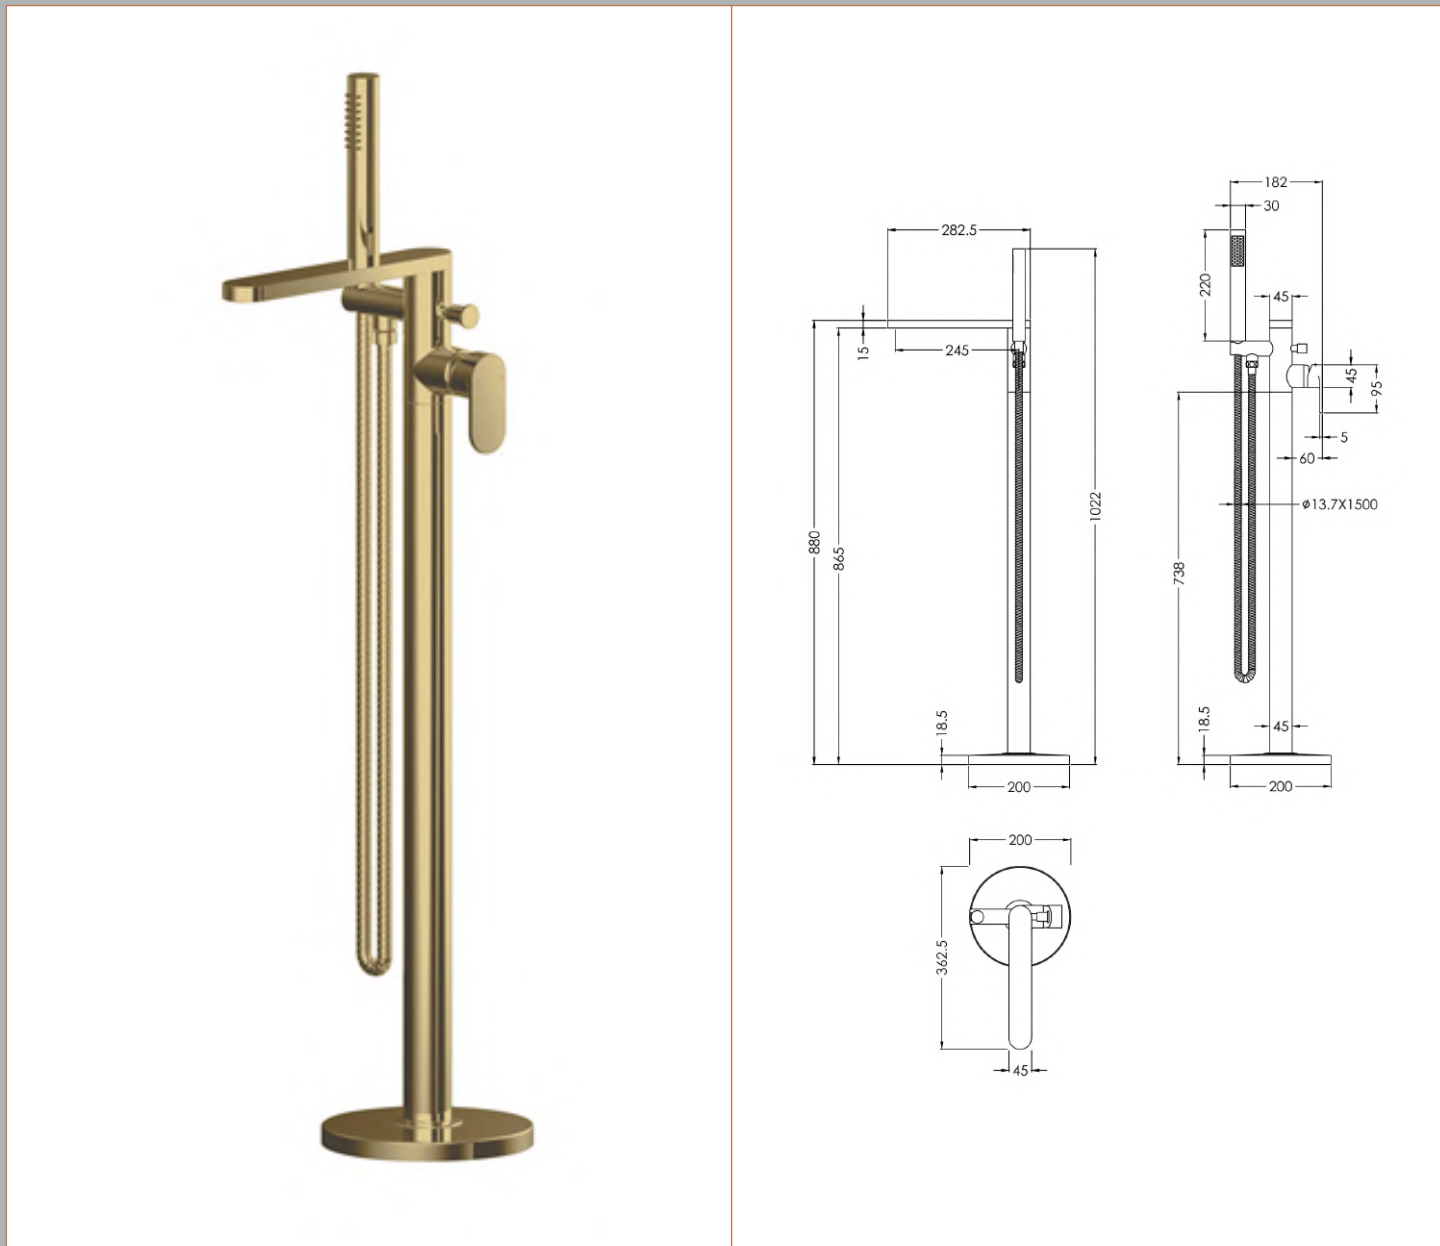

Sales Code: BIN821

Description: Binsey Freestanding Bsm

Product Dimensions

Height (mm):	880
Width (mm):	200
Depth (mm):	360
Length (mm):	
Nett Weight (kg):	6.17

Packaging Dimensions

Height (mm):	250
Width (mm):	400
Depth (mm):	980
Gross Weight (kg):	6.17

Packaging Data

Box Colour:	White Cardboard Box
Box Qty:	1
Label Size:	100 x 50
Label Colour:	White Label
Label Qty:	1

Outer Box Dimensions (If Applicable)

Height (mm):	250
Width (mm):	400
Depth (mm):	980
Length (mm):	
Gross Weight (kg):	
Barcode:	5056678476796

Product Details

Country of Origin:	China
Fitting Instruction:	No
Product Material:	Brass/ABS
Control Type:	Manual
Waste Included:	Waste Not Included
Waste Type:	Not Applicable
WRAS Approval: Yes	Approval No: 250702036
Valve/Cartridge Type:	Single Lever Cartridge
Colour/Finish:	Brushed Brass
Mount Type:	Floor Standing
Operating Pressure (bar):	3

Flow Rates: (Litres Per Min)	0.1 bar: N/A 0.5 bar: N/A 1 bar: 11.3 2 bar: 16.6 3 bar: 20.5
Pipe Size:	1/2"
Pipe Centres:	N/A