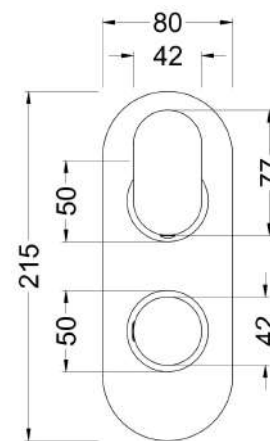

Sales Code: BINTW01

Description: Binsey Twin Thermostatic Valve

Product Dimensions

Length (mm):	
Width (mm):	80
Height (mm):	215
Depth (mm):	136
Nett Weight (kg):	2.57

Packaging Dimensions

Length (mm):	250
Width (mm):	240
Height (mm):	110
Gross Weight (kg):	2.57

Packaging Data

Box Colour:	White Cardboard Box
Box Qty:	0
Label Size:	0 x 0
Label Colour:	White Label
Label Qty:	0

Outer Box Dimensions (If Applicable)

Length (mm):	
Width (mm):	360
Height (mm):	500
Depth (mm):	280
Gross Weight (kg):	15
Barcode:	5056211898962

Product Details

Country of Origin:	United Kingdom
Fitting Instruction:	Yes
Product Material:	Brass/ABS
Mount Type:	Recessed
Outlet Elbow Supplied:	No
Easy Clean:	Not Applicable
Head Included:	No
Handset Included:	No
Body Jets Included:	Not Applicable
No of Body Jets:	Not Applicable
Operating Pressure (bar):	0.1
Valve/Cartridge Type:	1/4 Turn Ceramic Disc
Flow Rates (L/min):	0.1 bar: 5.5 0.5 bar: 14 1 bar: 20 2 bar: 29 3 bar: 44
TMV2 Approved:	No Approval No: N/A
TMV3 Approved:	No Approval No: N/A
WRAS Approved:	Yes Approval No: 2204707
Head Function:	Not Applicable
Handset Function:	Not Applicable
Body Jet Info:	Not Applicable
Pipe Size:	15 mm (1/2" Bsp)
Pipe Centres:	N/A
Colour/Finish:	Chrome
Hose Included:	Not Applicable
No. of Outlets:	1