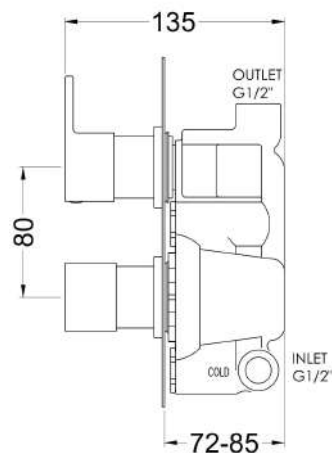

Sales Code: BINTW01

Description: Binsey Twin Thermostatic Valve

Product Dimensions

Length (mm):	
Width (mm):	80
Height (mm):	215
Depth (mm):	136
Nett Weight (kg):	2.57

Packaging Dimensions

Length (mm):	250
Width (mm):	240
Height (mm):	110
Gross Weight (kg):	2.57

Packaging Data

Box Colour:	White Cardboard Box
Box Qty:	0
Label Size:	0 x 0
Label Colour:	White Label
Label Qty:	0

Outer Box Dimensions (If Applicable)

Length (mm):	
Width (mm):	360
Height (mm):	500
Depth (mm):	280
Gross Weight (kg):	15
Barcode:	5056211898962

Product Details

Country of Origin:	United Kingdom
Fitting Instruction:	Yes
Product Material:	Brass/ABS
Mount Type:	Recessed
Outlet Elbow Supplied:	No
Easy Clean:	Not Applicable
Head Included:	No
Handset Included:	No
Body Jets Included:	Not Applicable
No of Body Jets:	Not Applicable
Operating Pressure (bar):	0.1
Valve/Cartridge Type:	1/4 Turn Ceramic Disc
Flow Rates (L/min):	0.1 bar: 5.5 0.5 bar: 14 1 bar: 20 2 bar: 29 3 bar: 44
TMV2 Approved:	No Approval No: N/A
TMV3 Approved:	No Approval No: N/A
WRAS Approved:	Yes Approval No: 2204707
Head Function:	Not Applicable
Handset Function:	Not Applicable
Body Jet Info:	Not Applicable
Pipe Size:	15 mm (1/2" Bsp)
Pipe Centres:	N/A
Colour/Finish:	Chrome
Hose Included:	Not Applicable
No. of Outlets:	1