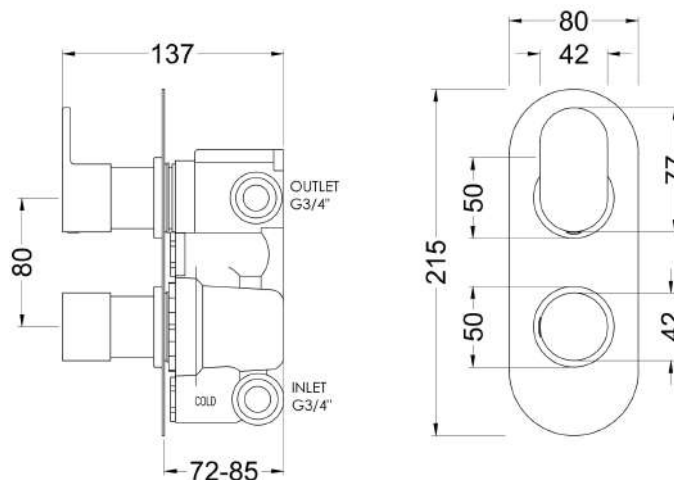

### Product Dimensions

Length (mm):	
Width (mm):	80
Height (mm):	215
Depth (mm):	136
Nett Weight (kg):	2.9

### Packaging Dimensions

Length (mm):	250
Width (mm):	240
Height (mm):	110
Gross Weight (kg):	2.9

### Outer Box Dimensions (If Applicable)

Length (mm):	
Width (mm):	420
Height (mm):	500
Depth (mm):	270
Gross Weight (kg):	16
Barcode:	5056211898979

### Product Details

Country of Origin:	United Kingdom
Fitting Instruction:	Yes
Product Material:	Brass/ABS
Mount Type:	Recessed
Outlet Elbow Supplied:	No
Easy Clean:	Not Applicable
Head Included:	No
Handset Included:	No
Body Jets Included:	No
No of Body Jets:	Not Applicable
Operating Pressure (bar):	0.5
Valve/Cartridge Type:	1/4 Turn Ceramic Disc
Flow Rates (L/min):	0.1 bar: N/A 0.5 bar: 13 1 bar: 17 2 bar: 24 3 bar: 27
TMV2 Approved:	No Approval No: N/A
TMV3 Approved:	No Approval No: N/A
WRAS Approved:	No Approval No: N/A
Head Function:	Not Applicable
Handset Function:	Not Applicable
Body Jet Info:	Not Applicable
Pipe Size:	22 mm (3/4" Bsp)
Pipe Centres:	N/A
Colour/Finish:	Chrome
Hose Included:	Not Applicable
No. of Outlets:	2