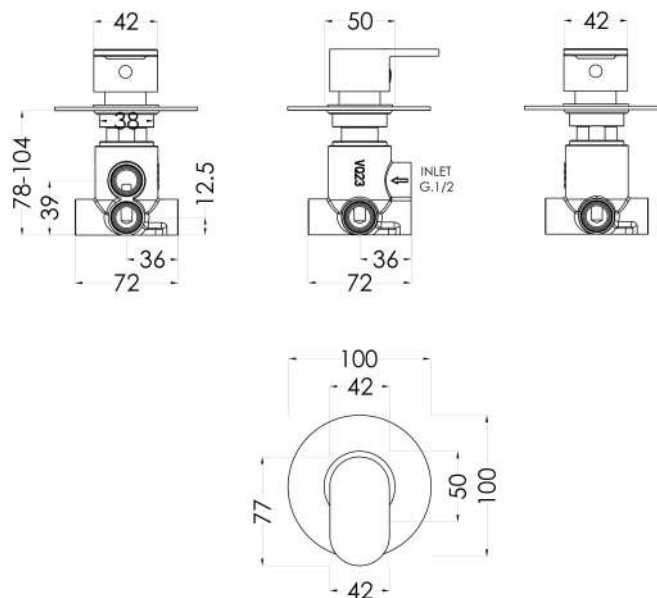

### Product Dimensions

Length (mm):	
Width (mm):	100
Height (mm):	100
Depth (mm):	135
Nett Weight (kg):	1.05

### Packaging Dimensions

Length (mm):	189
Width (mm):	175
Height (mm):	124
Gross Weight (kg):	1.05

### Outer Box Dimensions (If Applicable)

Length (mm):	
Width (mm):	370
Height (mm):	720
Depth (mm):	220
Gross Weight (kg):	
Barcode:	5056211899020

### Product Details

Country of Origin:	United Kingdom
Fitting Instruction:	Yes
Product Material:	Brass
Mount Type:	Wall
Outlet Elbow Supplied:	No
Easy Clean:	Not Applicable
Head Included:	No
Handset Included:	No
Body Jets Included:	No
No of Body Jets:	Not Applicable
Operating Pressure (bar):	0.2
Valve/Cartridge Type:	1/4 Turn Ceramic Disc
Flow Rates (L/min):	0.1 bar: 5.2    0.5 bar: 13.3    1 bar: 19.1    2 bar: 27    3 bar: 33.2
TMV2 Approved:	No    Approval No: N/A
TMV3 Approved:	No    Approval No: N/A
WRAS Approved:	No    Approval No: N/A
Head Function:	Not Applicable
Handset Function:	Not Applicable
Body Jet Info:	Not Applicable
Pipe Size:	15 mm (1/2" Bsp)
Pipe Centres:	N/A
Colour/Finish:	Chrome
Hose Included:	Not Applicable
No. of Outlets:	4