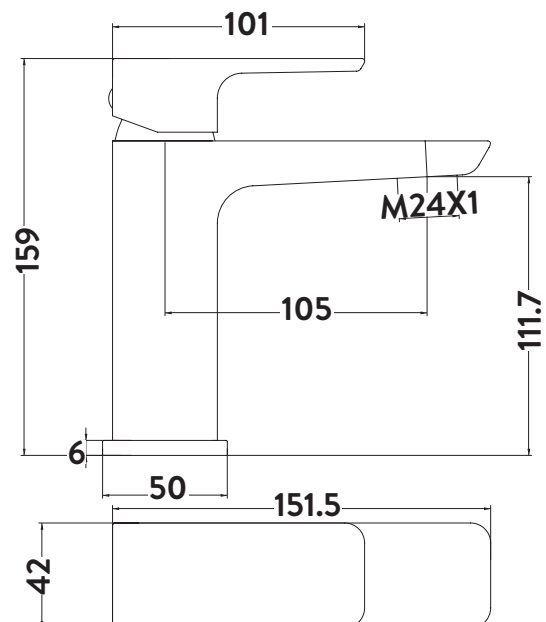

Product Measurements

Product Weight:	1.42kg
Product Width:	50mm
Product Height:	159mm
Product Depth:	N/A
Product Length:	151mm

Product Transportation

Barcode:	5060500644345
Country of Origin:	China
Comodity Code:	8481801190

Primary Packed Measurements

Packaged Weight:	1.77kg
Packaged Length:	255mm
Packaged Width:	170mm
Packaged Height:	80mm

Packaging Weight

Card:	0.07kg
Paper:	0kg
Wood:	0kg
Plastic:	0.002kg

General Information

Construction Material:	Brass
Installation Type:	Mono Mixer
Colour / Finish:	Matt Black

Tap/Shower Attributes

Minimum Pressure:	0.2 bar
Maximum Pressure:	5 bar
Flexible Tails Included:	Yes
Tap Hole Required:	1
Handle Type:	Lever
Swivel Spout:	No
Inlet Connection:	1/2" M10
Outlet Connection:	N/A
Tap Hole Diameter:	35mm
Tap Type Description:	Mono Mixer
Includes Waste:	Yes
Valve / Cartridge Type:	Plastic Cartridge
Cartridge Spare Code:	spares@harrisonbathrooms.com

Flow Rates

0.2bar (l/min)	4.3
0.5bar (l/min)	9
1bar (l/min)	12.5
2bar (l/min)	17.5
3bar (l/min)	21.2

Compliance DOP

HBDOC007 / HBDOC008

For Part G Building regulations, compliance see flow regulator section of spec binder.

Dimensions
(measurements in mm)

LIFETIME GUARANTEE

We are confident in our products and we want our customer to be, we proudly give a lifetime guarantee on our taps and showers, further details can be found on our website